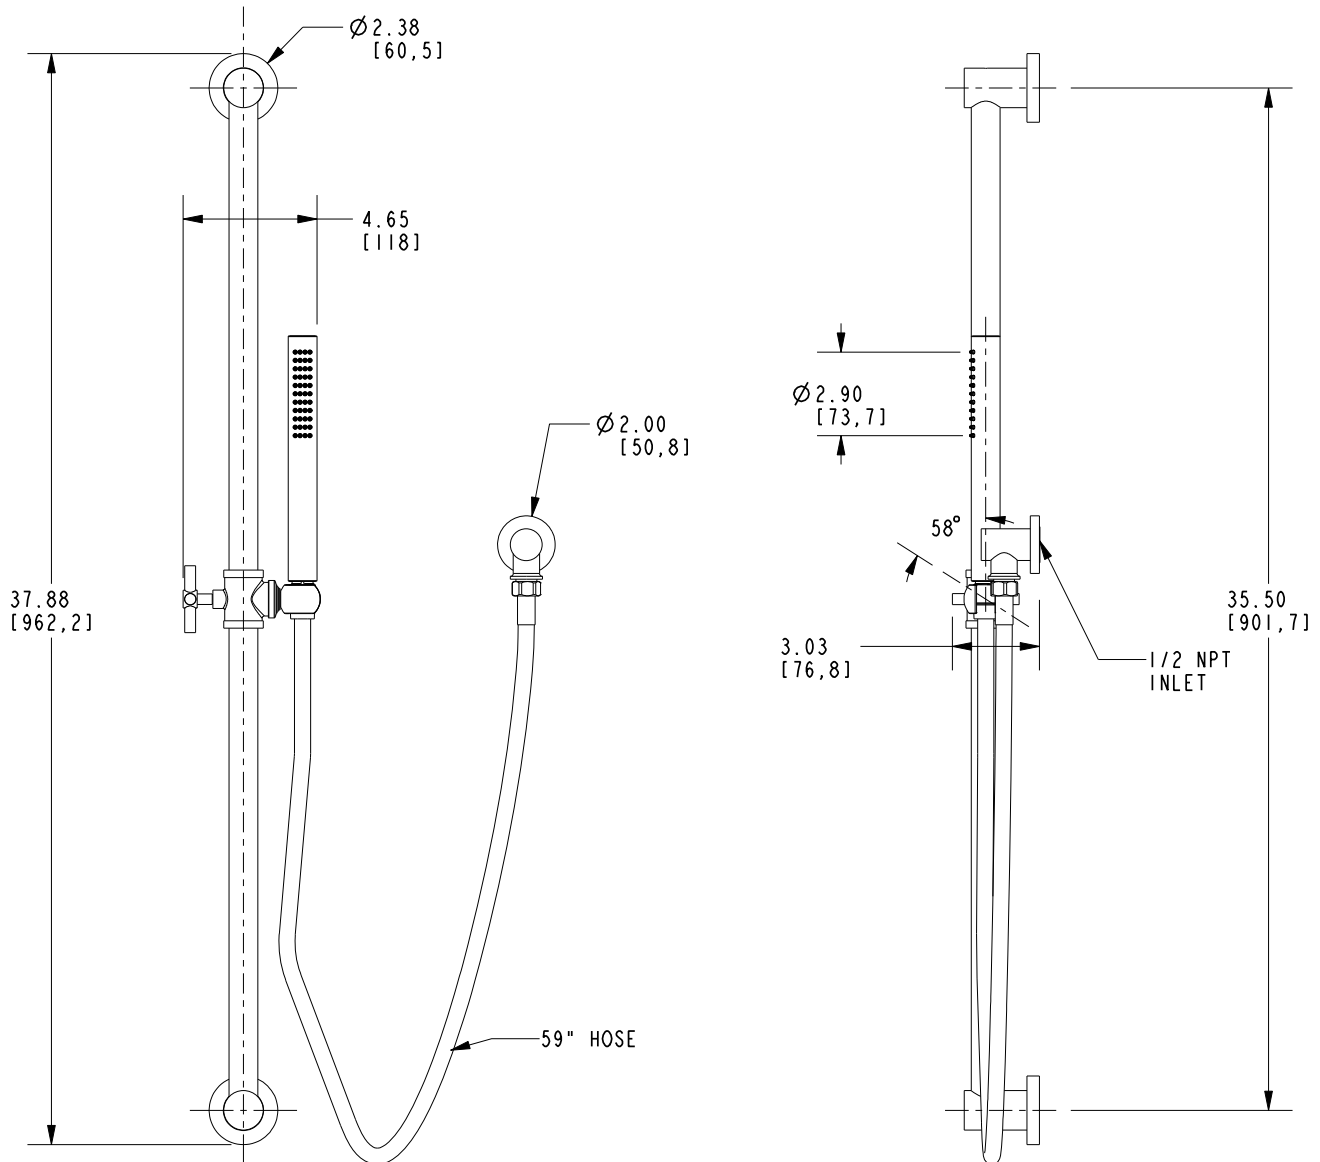

### Features

- Solid brass construction
- Contemporary styling
- Slide bar adjustment handle
- Single function spray
- Rubber nozzles with finished spray surface
- 1/2" NPT inlet elbow fitting
- .65" x 3" (1.6 cm x 7.7 cm) spray area
- 1.8 GPM (6.8 LPM) Max

### Codes / Standards Compliance

Meets or exceeds the following at date of manufacture:

- ASME A112.18.1/CSA B125.1
- IAPMO/cUPC
- IPC
- Energy Policy Act of 1992
- EPA WaterSense
- California Energy Commission
- ASME A112.18.3 (Back Flow) - Double check valves at hand shower inlet
- All applicable US Federal and State material regulations

## PRODUCT DIMENSIONS *(Units are in inches)*

Product Dimensions are provided for reference only. For specific product installation guidelines, please reference the Installation Instructions of the product being installed.