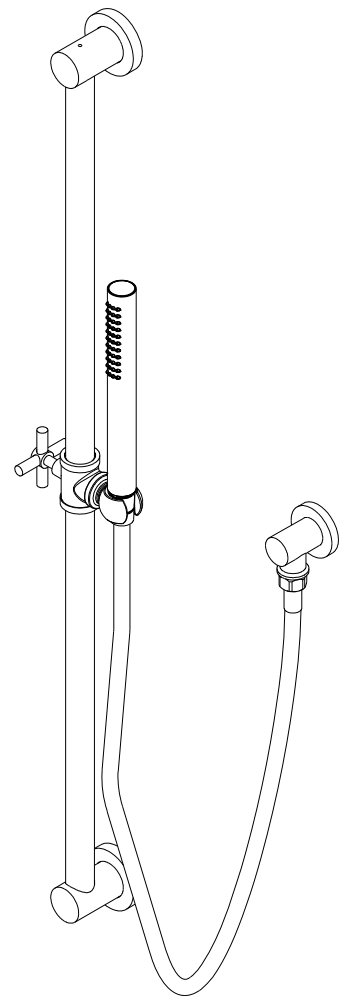

NEWPORT BRASS

TUB & SHOWER

Features

- Solid brass construction
- Contemporary styling
- Slide bar adjustment handle
- Single function spray
- Rubber nozzles with finished spray surface
- 1/2" NPT inlet elbow fitting
- .65" x 3" (1.6 cm x 7.7 cm) spray area
- 1.8 GPM (6.8 LPM) Max

SLIDE BAR WITH SINGLE FUNCTION HAND SHOWER SET

280S

Codes / Standards Compliance

Meets or exceeds the following at date of manufacture:

- ASME A112.18.1/CSA B125.1
- IAPMO/cUPC
- IPC
- Energy Policy Act of 1992
- EPA WaterSense
- California Energy Commission
- ASME A112.18.3 (Back Flow) - Double check valves at hand shower inlet
- All applicable US Federal and State material regulations