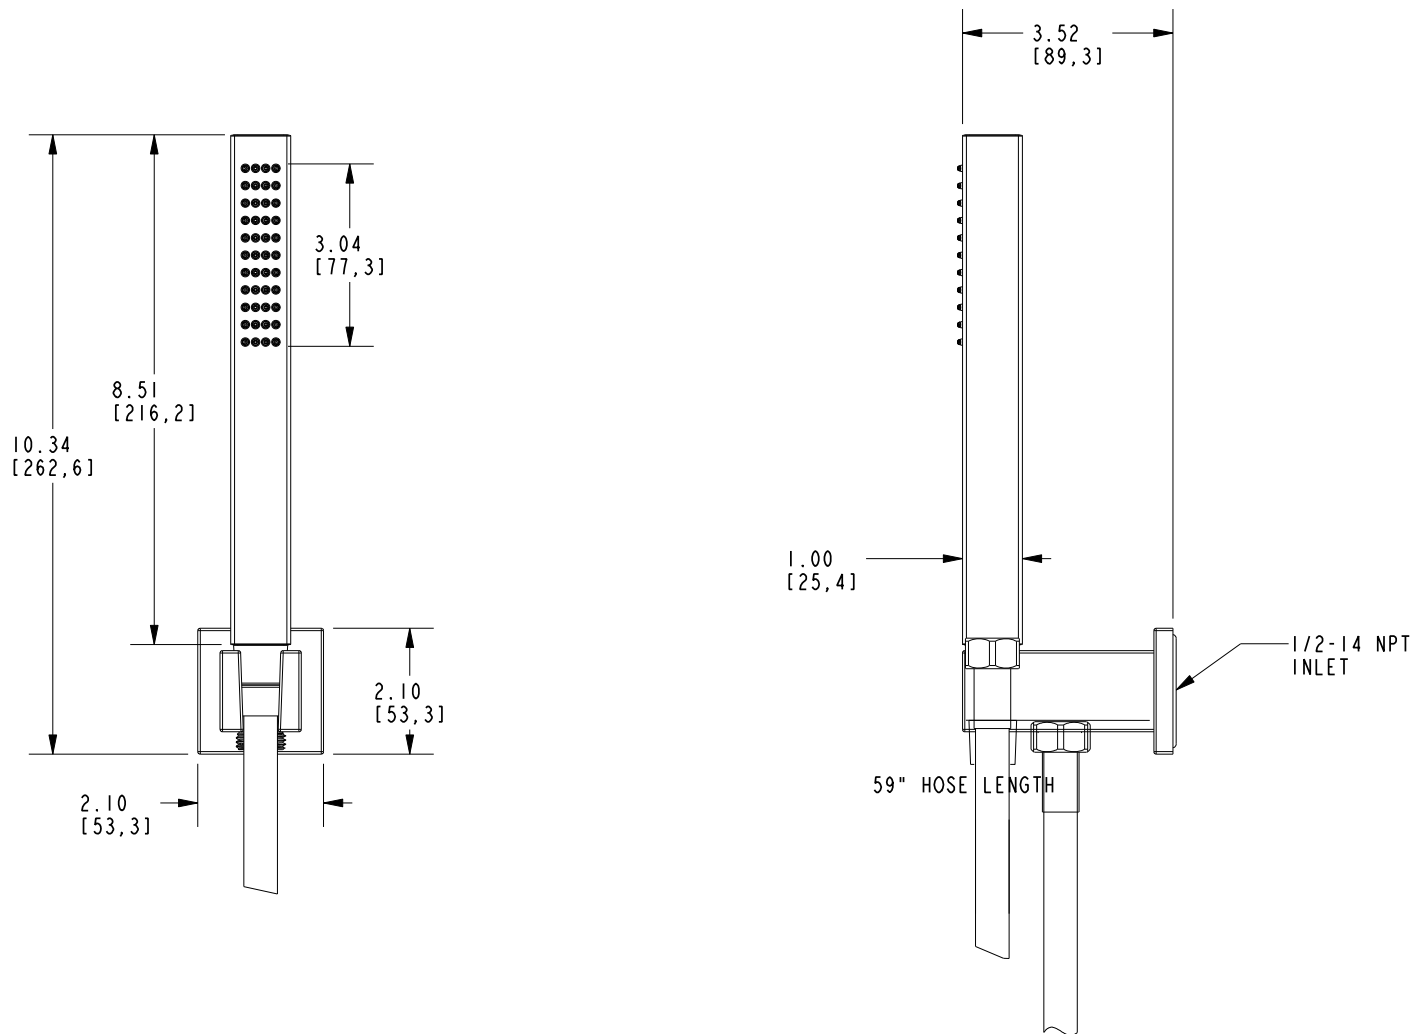

#### Features

- Solid brass construction
- Contemporary styling
- Single function spray
- Rubber nozzles with finished spray surface
- 1/2" NPT inlet elbow fitting
- .65" x 3" (1.6 cm x 7.7 cm) spray area
- 1.8 GPM (6.8 LPM) Max

#### Codes / Standards Compliance

Meets or exceeds the following at date of manufacture:

- ASME A112.18.1/CSA B125.1
- IAPMO/cUPC
- IPC
- Energy Policy Act of 1992
- EPA WaterSense
- California Energy Commission
- ASME A112.18.3 (Back Flow) - Double check valves at hand shower inlet
- All applicable US Federal and State material regulations

## PRODUCT DIMENSIONS *(Units are in inches)*

Product Dimensions are provided for reference only. For specific product installation guidelines, please reference the Installation Instructions of the product being installed.