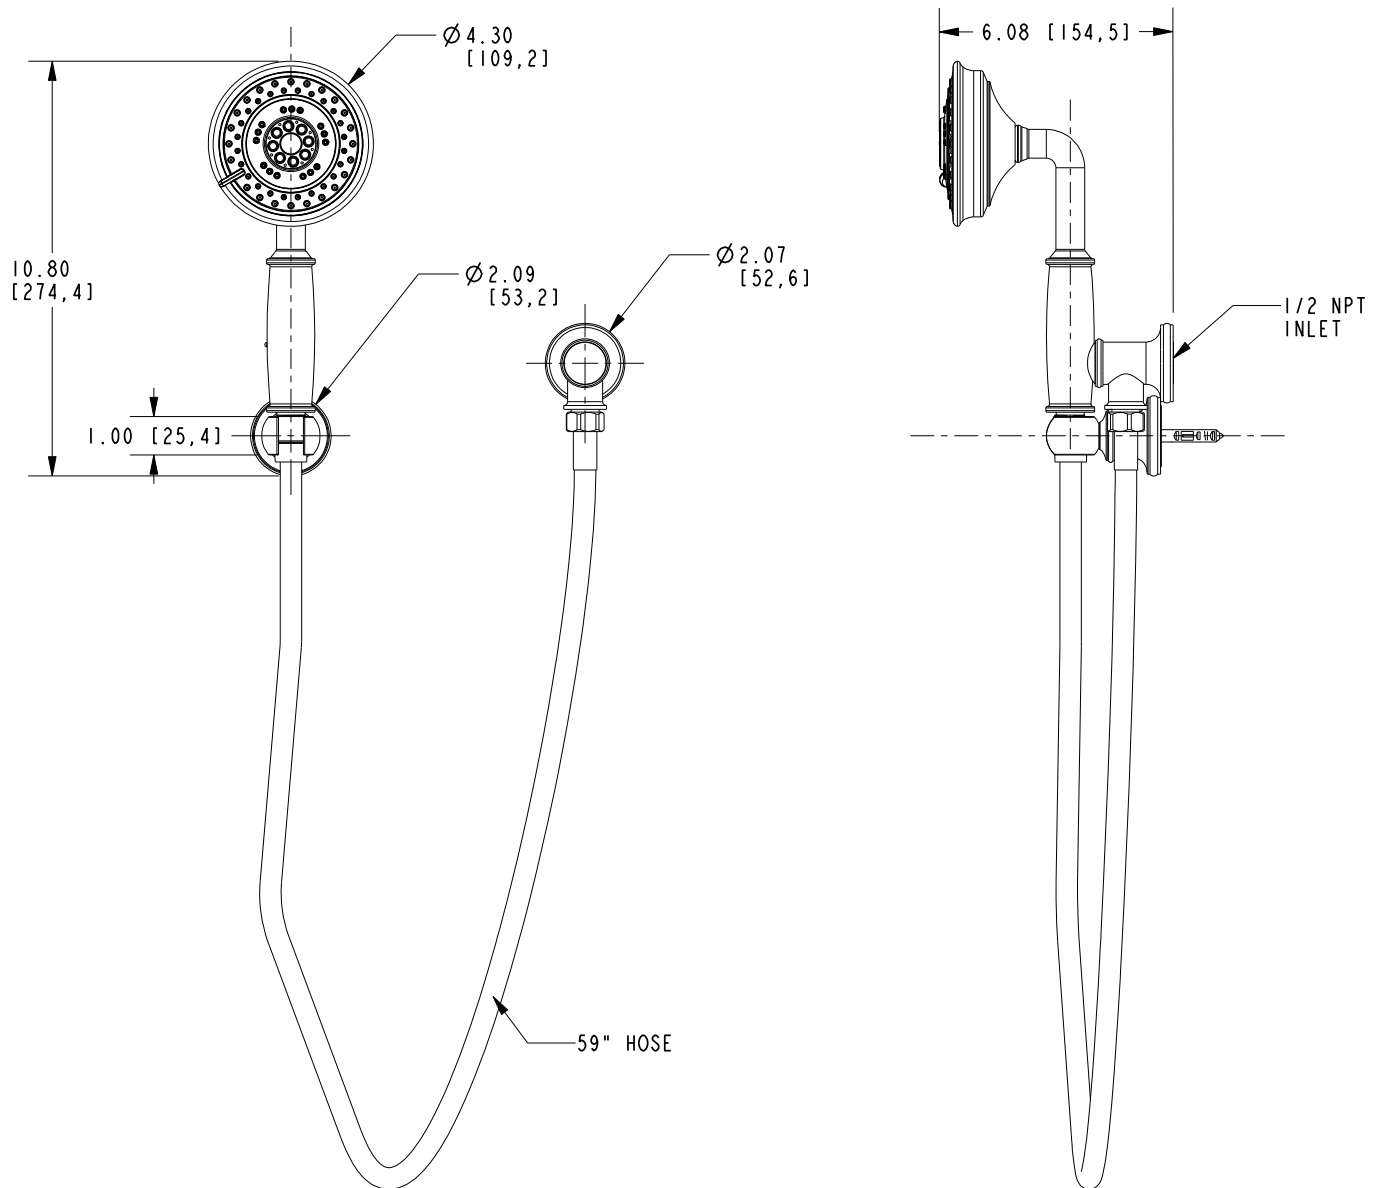

NEWPORT BRASS

TUB & SHOWER

MULTIFUNCTION HAND SHOWER SET

280N

Features

- Solid brass construction
- Traditional styling
- Multi-function engine with 3 spray modes
- Rubber nozzles facilitate easy cleaning
- 1/2" NPT inlet elbow fitting
- 4" (10.2 cm) showerhead diameter
- 1.8 GPM (6.8 LPM) Max

Codes / Standards Compliance

Meets or exceeds the following at date of manufacture:

- ASME A112.18.1/CSA B125.1
- IAPMO/cUPC
- IPC
- Energy Policy Act of 1992
- EPA WaterSense
- California Energy Commission
- ASME A112.18.3 (Back Flow) - Double check valves at hands hower inlet
- All applicable US Federal and State material regulations

NEWPORT BRASS

PRODUCT DIMENSIONS *(Units are in inches)*

Product Dimensions are provided for reference only. For specific product installation guidelines, please reference the Installation Instructions of the product being installed.

MULTIFUNCTION HAND SHOWER SET

280N