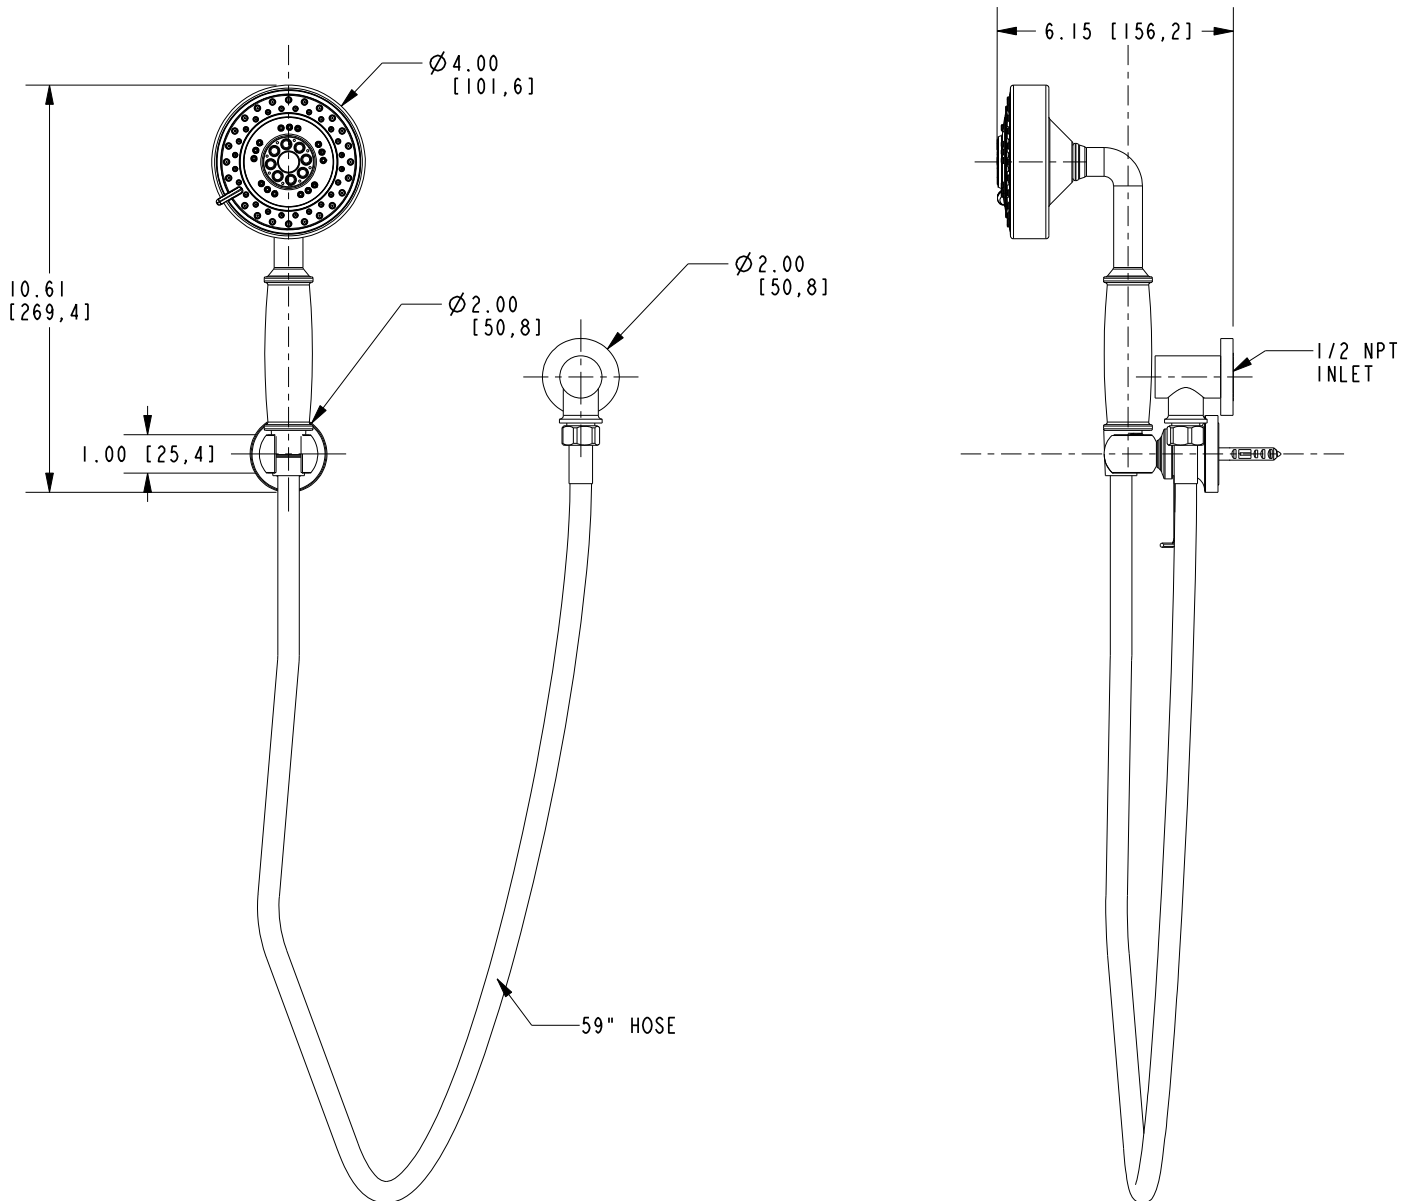

NEWPORT BRASS

TUB & SHOWER

MULTIFUNCTION HAND SHOWER SET

280H

Features

- Solid brass construction
- Contemporary styling
- Multi-function engine with 3 spray modes
- Rubber nozzles facilitate easy cleaning
- 1/2" NPSM inlet fitting
- 4" (10.2 cm) showerhead diameter
- 1.8 GPM (6.8 LPM) Max

Codes / Standards Compliance

Meets or exceeds the following at date of manufacture:

- ASME A112.18.1/CSA B125.1
- IAPMO/cUPC
- IPC
- Energy Policy Act of 1992
- EPA WaterSense
- California Energy Commission
- ASME A112.18.3 (Back Flow) - Double check valves at hand shower inlet
- All applicable US Federal and State material regulations

NEWPORT BRASS

PRODUCT DIMENSIONS *(Units are in inches)*

Product Dimensions are provided for reference only. For specific product installation guidelines, please reference the Installation Instructions of the product being installed.

MULTIFUNCTION HAND SHOWER SET

280H