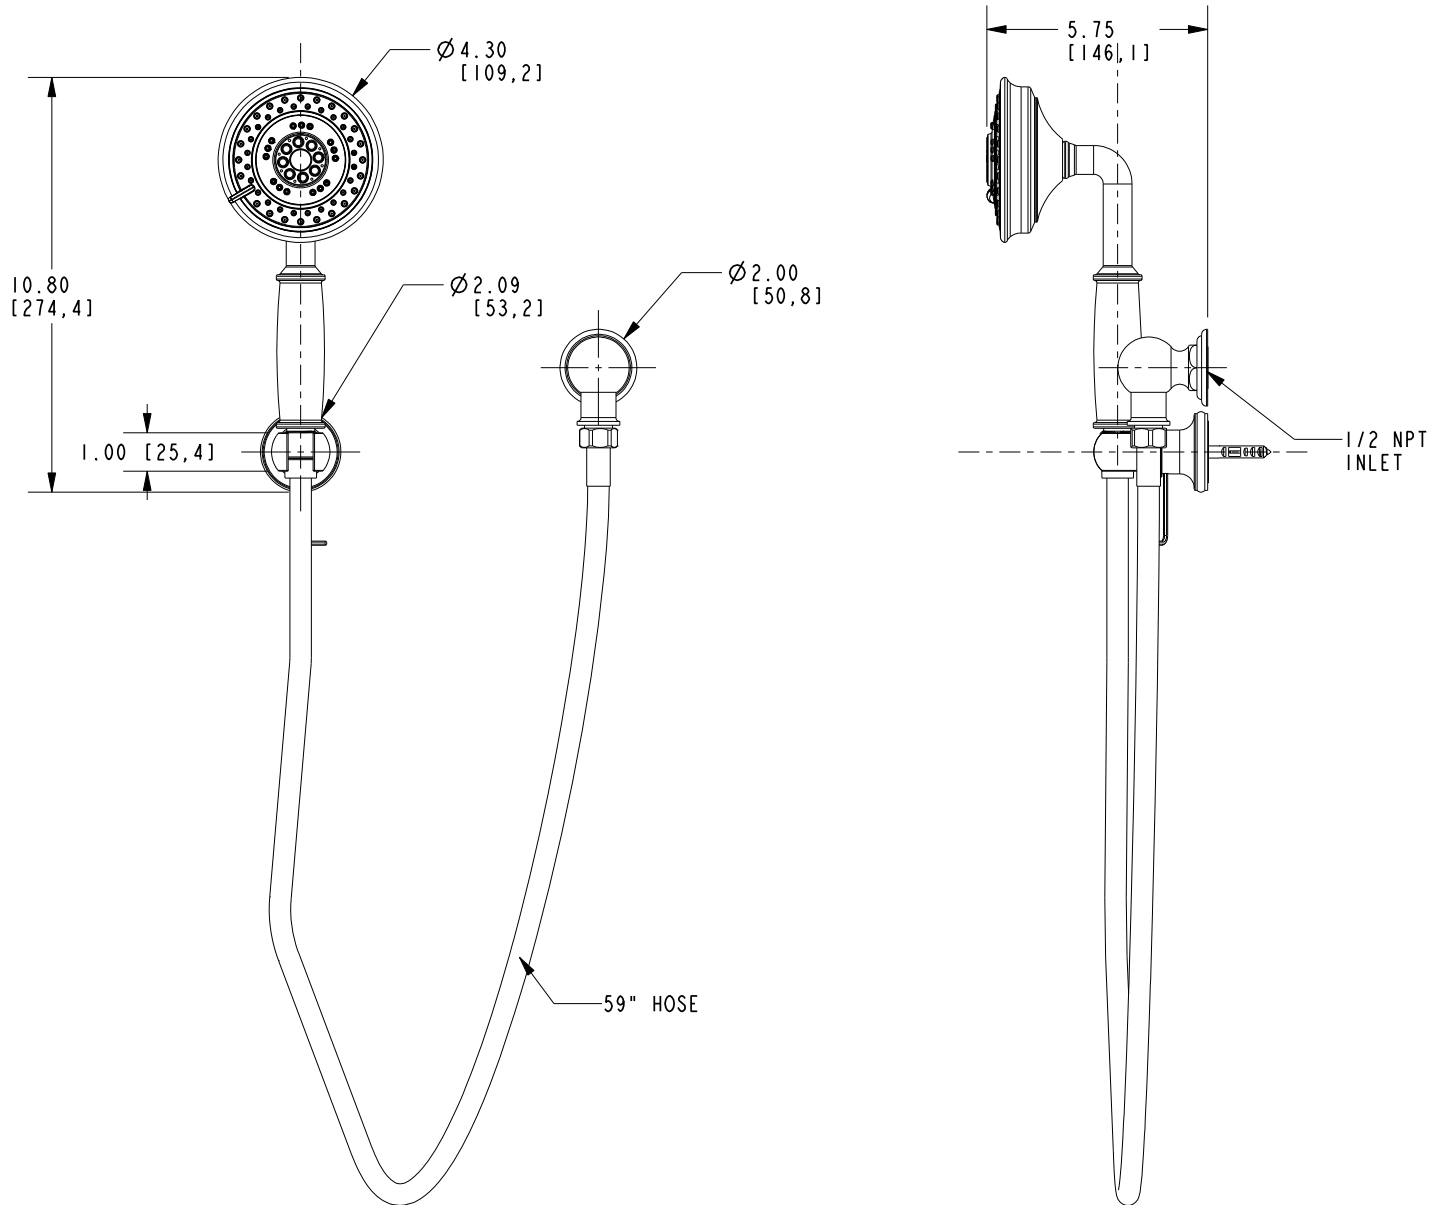

NEWPORT BRASS

TUB & SHOWER

MULTIFUNCTION HAND SHOWER SET

280G

Features

- Solid brass construction
- Traditional styling
- Multi-function engine with 3 spray modes
- Rubber nozzles facilitate easy cleaning
- 1/2" NPSM inlet fitting
- 4" (10.2 cm) showerhead diameter
- 1.8 GPM (6.8 LPM) Max

Codes / Standards Compliance

Meets or exceeds the following at date of manufacture:

- ASME A112.18.1/CSA B125.1
- IAPMO/cUPC
- IPC
- Energy Policy Act of 1992
- EPA WaterSense
- California Energy Commission
- ASME A112.18.3 (Back Flow) - Double check valves at hand shower inlet
- All applicable US Federal and State material regulations

NEWPORT BRASS

PRODUCT DIMENSIONS *(Units are in inches)*

Product Dimensions are provided for reference only. For specific product installation guidelines, please reference the Installation Instructions of the product being installed.

MULTIFUNCTION HAND SHOWER SET

280G