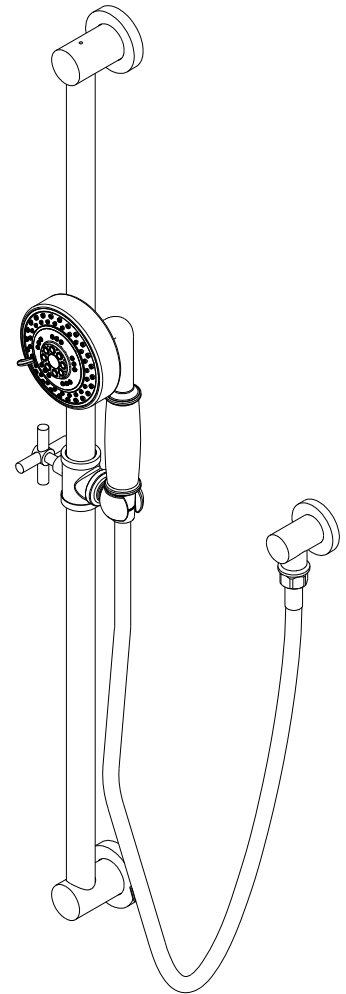

NEWPORT BRASS

TUB & SHOWER

Features

- Solid brass construction
- Contemporary styling
- Slide bar adjustment handle
- Multi-function engine with 3 spray modes
- Rubber nozzles facilitate easy cleaning
- 1/2" NPT inlet elbow fitting
- 4" (10.2 cm) showerhead diameter
- 1.8 GPM (6.8 LPM) Max

SLIDE BAR WITH MULTIFUNCTION HAND SHOWER SET

280F

Codes / Standards Compliance

Meets or exceeds the following at date of manufacture:

- ASME A112.18.1/CSA B125.1
- IAPMO/cUPC
- IPC
- Energy Policy Act of 1992
- EPA WaterSense
- California Energy Commission
- ASME A112.18.3 (Back Flow) - Double check valves at hand shower inlet
- All applicable US Federal and State material regulations

NEWPORT BRASS

PRODUCT DIMENSIONS *(Units are in inches)*

Product Dimensions are provided for reference only. For specific product installation guidelines, please reference the Installation Instructions of the product being installed.

SLIDE BAR WITH MULTIFUNCTION HAND SHOWER SET

28 OF