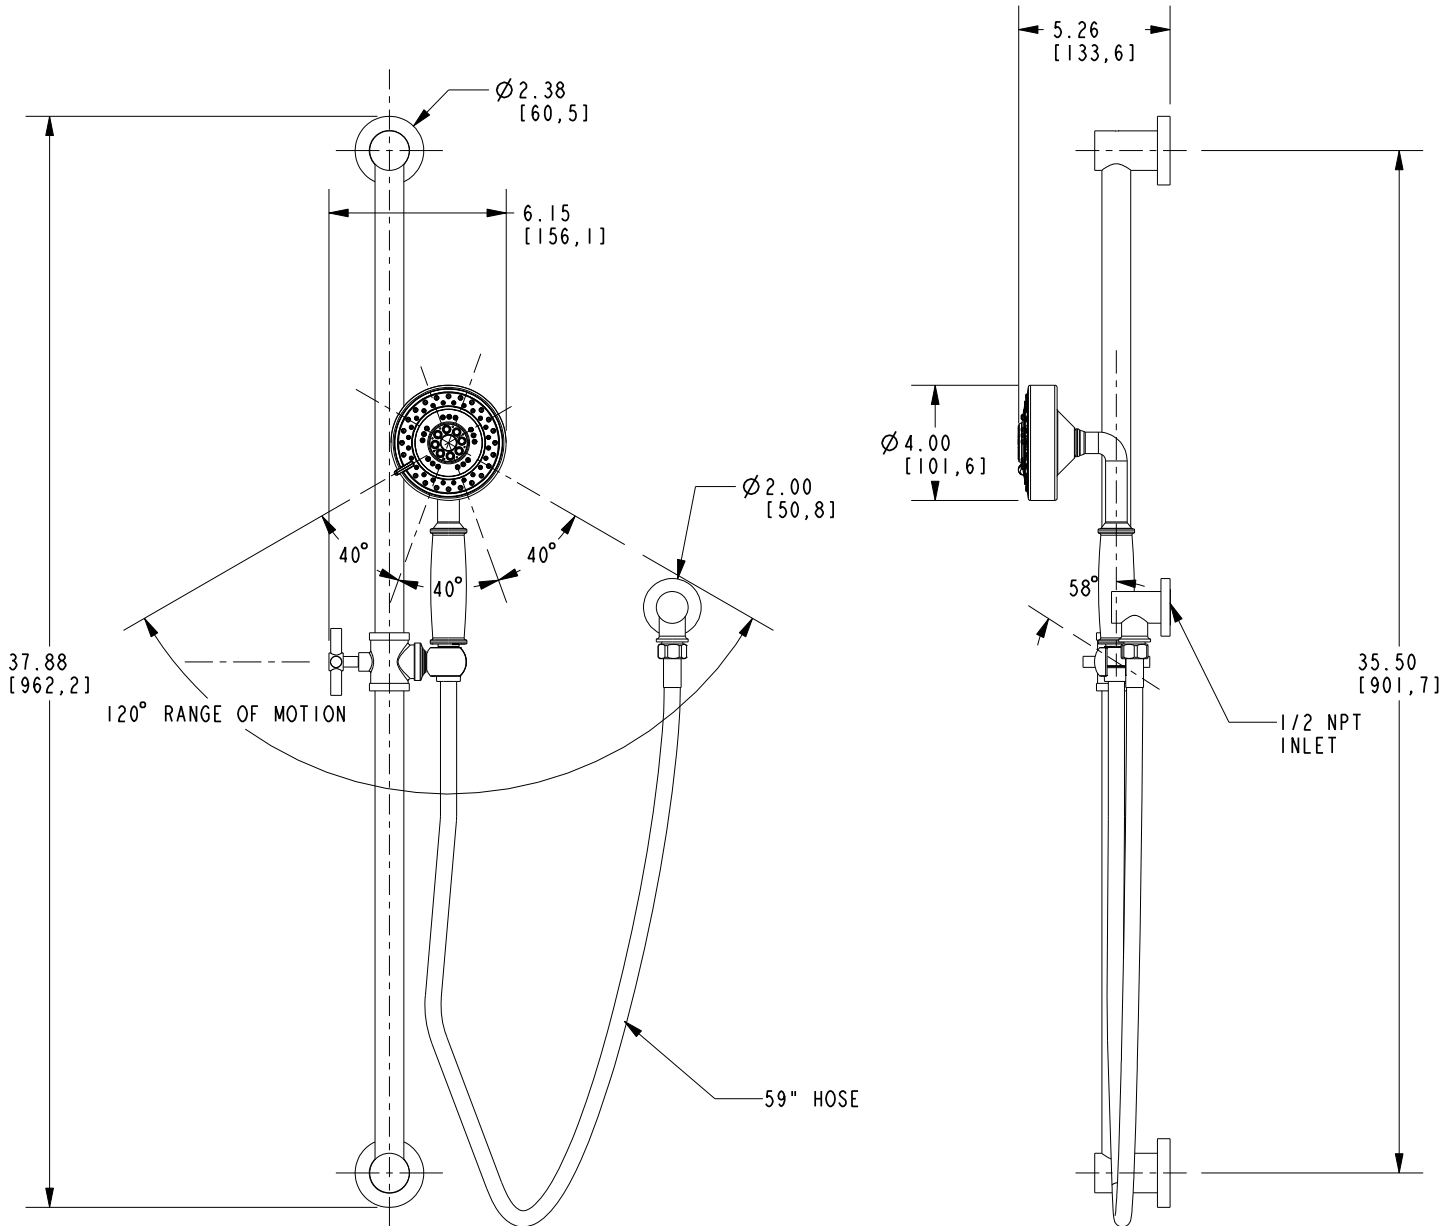

NEWPORT BRASS

TUB & SHOWER

Features

- Solid brass construction
- Contemporary styling
- Slide bar adjustment handle
- Multi-function engine with 3 spray modes
- Rubber nozzles facilitate easy cleaning
- 1/2" NPT inlet elbow fitting
- 4" (10.2 cm) showerhead diameter
- 1.8 GPM (6.8 LPM) Max

SLIDE BAR WITH MULTIFUNCTION HAND SHOWER SET

280F

Codes / Standards Compliance

Meets or exceeds the following at date of manufacture:

- ASME A112.18.1/CSA B125.1
- IAPMO/cUPC
- IPC
- Energy Policy Act of 1992
- EPA WaterSense
- California Energy Commission
- ASME A112.18.3 (Back Flow) - Double check valves at hand shower inlet
- All applicable US Federal and State material regulations

NEWPORT BRASS

PRODUCT DIMENSIONS *(Units are in inches)*

Product Dimensions are provided for reference only. For specific product installation guidelines, please reference the Installation Instructions of the product being installed.

SLIDE BAR WITH MULTIFUNCTION HAND SHOWER SET

28 OF