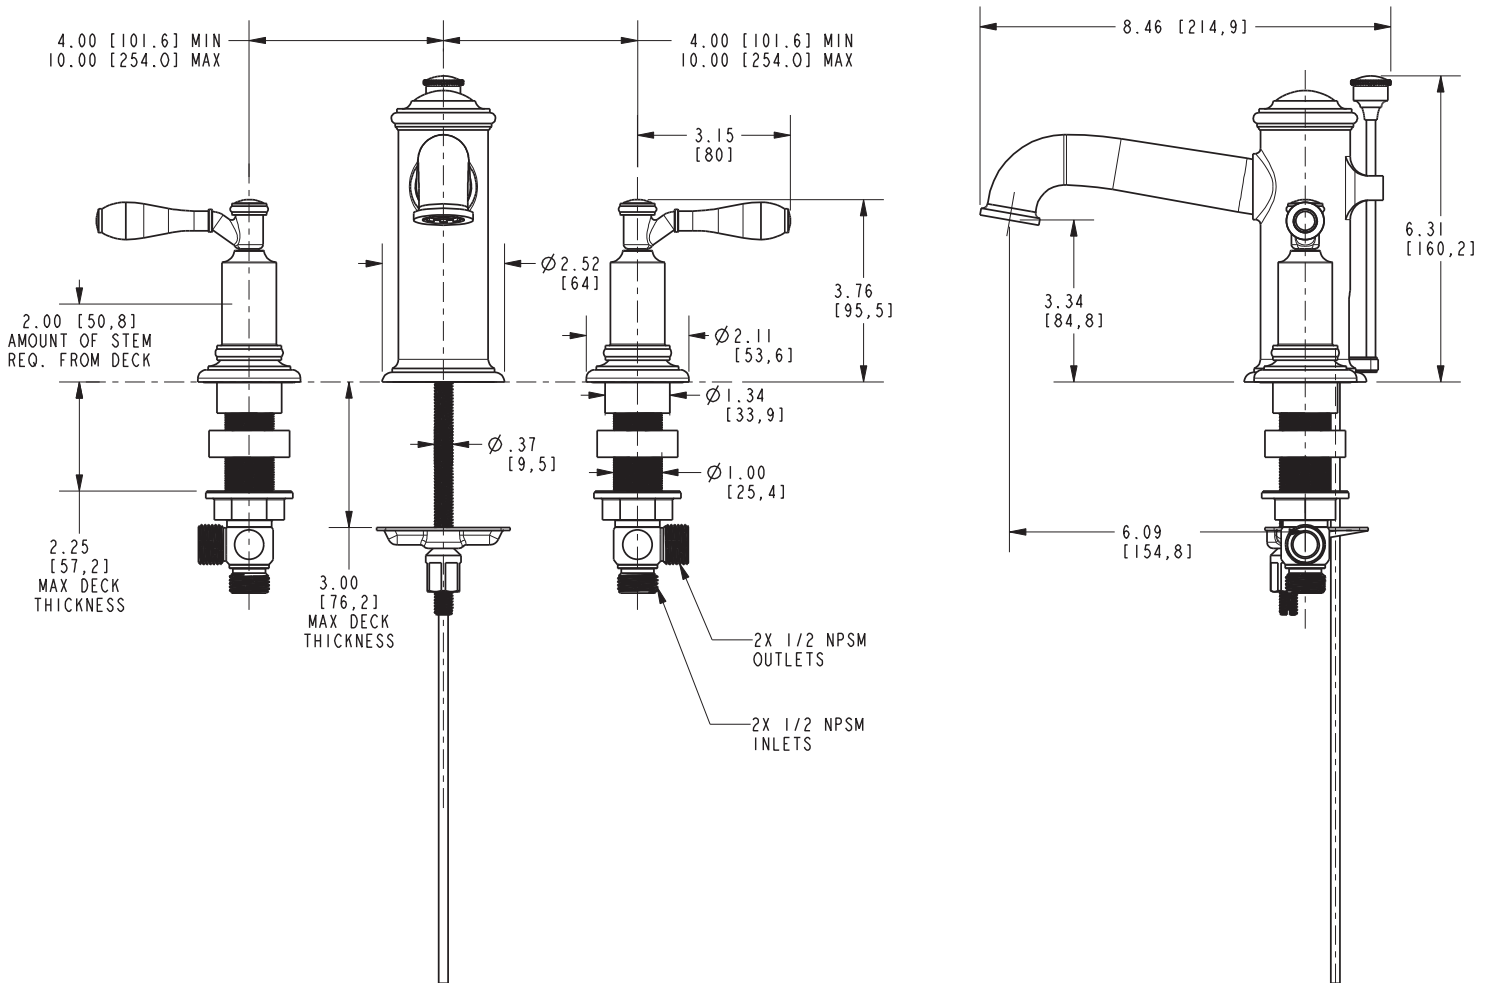

Features

- Solid brass construction
- Brass valve bodies
- Quarter-turn washerless ceramic disc valve cartridges
- Spout assembly with integral supply hoses
- Pop-up drain with tailpiece
- 3.34" (8.5 cm) spout height at outlet
- 6.09" (15.5 cm) spout reach (c-c)
- For 8" (20.3 cm) centers - Maximum 20" (50.8 cm)
- ADA Compliant
- 1.2 GPM (4.5 LPM) Max

Product Specification Add "Color / Finish" suffix to Model number, below.

The two-handle Widespread Lavatory Faucet shall be made of solid brass construction. Faucet shall incorporate a spout assembly with integral supply hoses and feature brass valve bodies with quarter-turn washerless ceramic disc valve cartridges. Faucet shall have a 1.2 gallon (4.5 liter) per minute maximum flow rate. Product shall be for 8" (20.3 cm) centers - Maximum 20" (50.8 cm). Product shall incorporate a 3.34" (8.5 cm) spout height at outlet and a 6.09" (15.5 cm) spout reach (c-c). Faucet shall include a pop-up drain with tailpiece and incorporate ADA compliant traditional lever handles. Widespread Lavatory Faucet shall be Newport Brass Model 2550/____.

2550

PRODUCT DIMENSIONS *(Units are in inches)*

Product Dimensions are provided for reference only. For specific product installation guidelines, please reference the Installation Instructions of the product being installed.