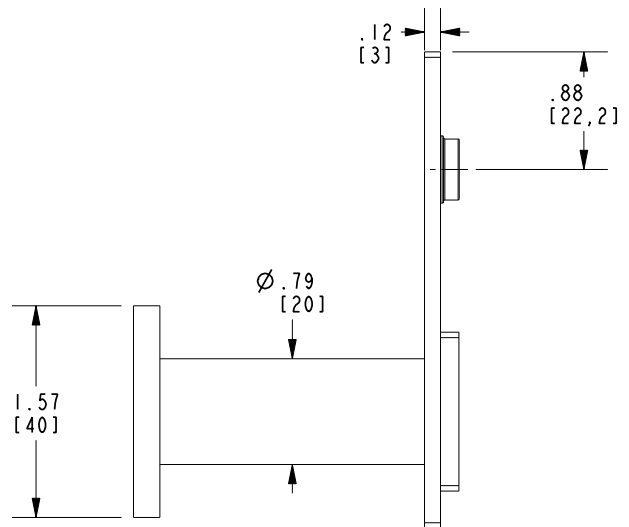

Features

Solid brass construction
Complements Metro product series

SINGLE ROBE HOOK

2540-1650

Codes / Standards Compliance

Meets or exceeds the following at date of manufacture:

All applicable US Federal and State material regulations

2540-1650

PRODUCT DIMENSIONS *(Units are in inches)*

Product Dimensions are provided for reference only. For specific product installation guidelines, please reference the Installation Instructions of the product being installed.