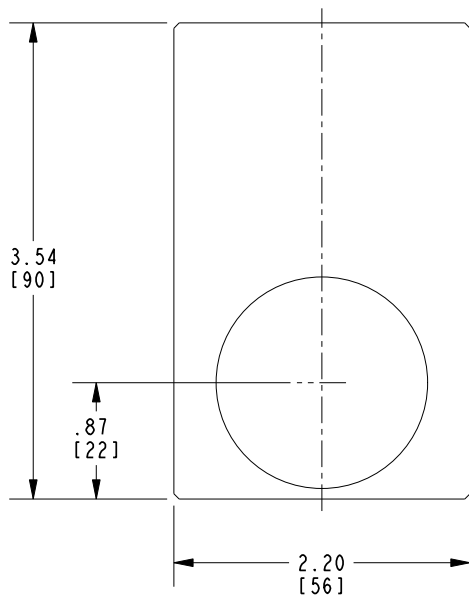

Features

Solid brass construction
Complements Metro product series

SINGLE ROBE HOOK

2540-1650

Codes / Standards Compliance

Meets or exceeds the following at date of manufacture:

All applicable US Federal and State material regulations

2540-1650

PRODUCT DIMENSIONS *(Units are in inches)*

Product Dimensions are provided for reference only. For specific product installation guidelines, please reference the Installation Instructions of the product being installed.