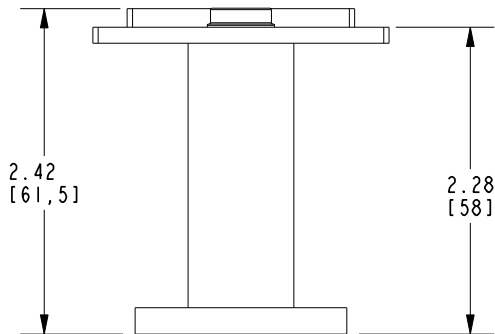

Features

Solid brass construction
Complements Metro product series

SINGLE ROBE HOOK

2540-1650

Codes / Standards Compliance

Meets or exceeds the following at date of manufacture:

All applicable US Federal and State material regulations

2540-1650

PRODUCT DIMENSIONS *(Units are in inches)*

Product Dimensions are provided for reference only. For specific product installation guidelines, please reference the Installation Instructions of the product being installed.