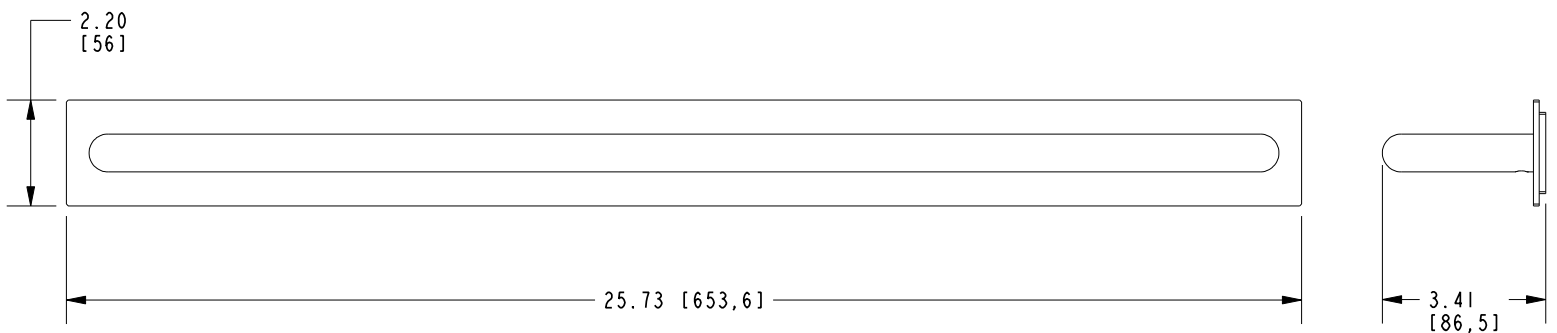

Features

Solid brass construction
Complements Metro product series

2540-1250

Codes / Standards Compliance

Meets or exceeds the following at date of manufacture:

All applicable US Federal and State material regulations

2540-1250

PRODUCT DIMENSIONS *(Units are in inches)*

Product Dimensions are provided for reference only. For specific product installation guidelines, please reference the Installation Instructions of the product being installed.