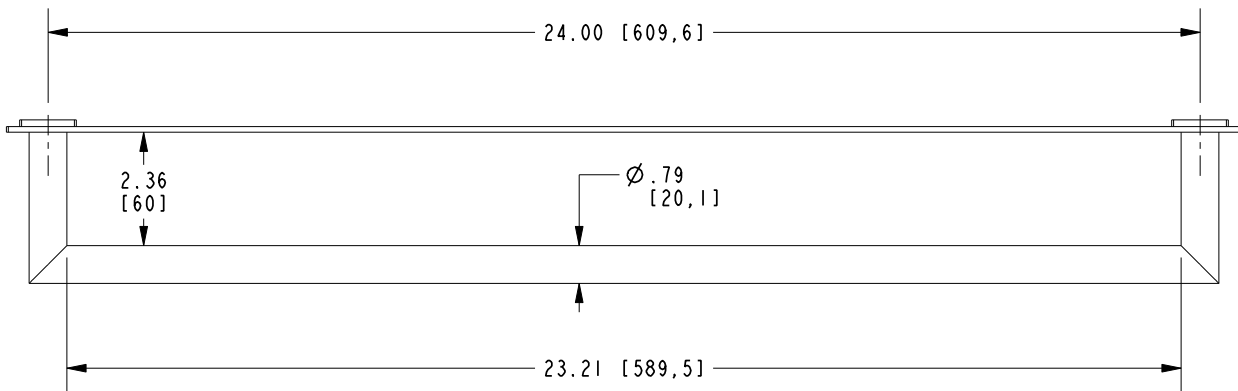

Features

Solid brass construction
Complements Metro product series

2540-1250

Codes / Standards Compliance

Meets or exceeds the following at date of manufacture:

All applicable US Federal and State material regulations

2540-1250

PRODUCT DIMENSIONS *(Units are in inches)*

Product Dimensions are provided for reference only. For specific product installation guidelines, please reference the Installation Instructions of the product being installed.