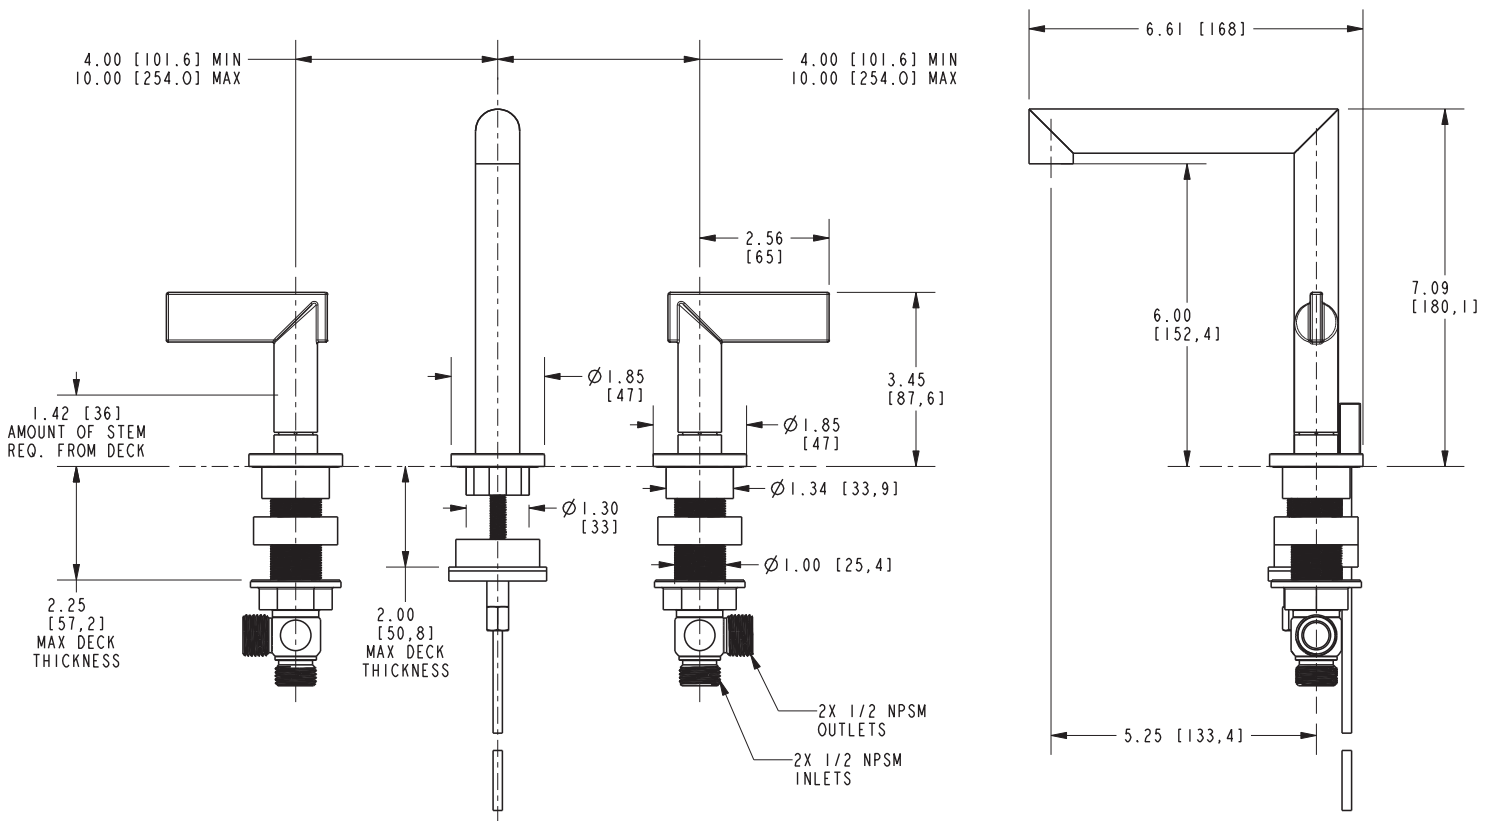

Features

- Solid brass construction
- Brass valve bodies
- Quarter-turn washerless ceramic disc valve cartridges
- Spout assembly with integral supply hoses
- Pop-up drain with tailpiece
- 6.0" (15.2 cm) spout height at outlet
- 5.25" (13.3 cm) spout reach (c-c)
- For 8" (20.3 cm) centers - Maximum 20" (50.8 cm)
- ADA Compliant
- 1.2 GPM (4.5 LPM) Max

Product Specification Add "Color / Finish" suffix to Model number, below.

The two-handle Widespread Lavatory Faucet shall be made of solid brass construction. Faucet shall incorporate a spout assembly with integral supply hoses and feature brass valve bodies with quarter-turn washerless ceramic disc valve cartridges. Faucet shall have a 1.2 gallon (4.5 liter) per minute maximum flow rate. Product shall be for 8" (20.3 cm) centers - Maximum 20" (50.8 cm). Product shall incorporate a 6.0" (15.2 cm) spout height at outlet and a 5.25" (13.3 cm) spout reach (c-c). Faucet shall include a pop-up drain with tailpiece and incorporate ADA compliant contemporary lever handles. Widespread Lavatory Faucet shall be Newport Brass Model 2490/____ .

2490

PRODUCT DIMENSIONS *(Units are in inches)*

Product Dimensions are provided for reference only. For specific product installation guidelines, please reference the Installation Instructions of the product being installed.