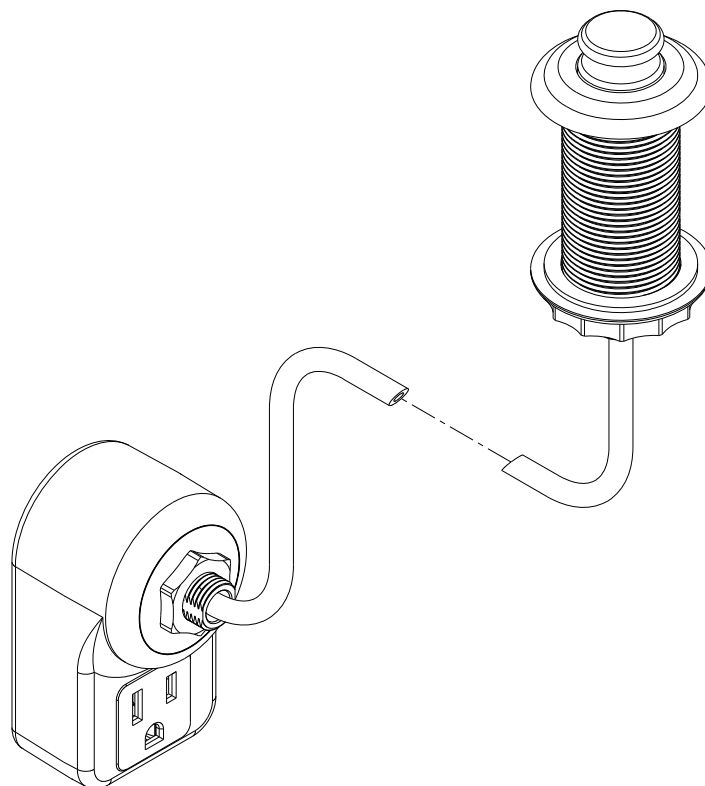

NEWPORT BRASS

CHESTERFIELD

AIR ACTIVATED DISPOSER SWITCH

2470-5811

Features

- Solid brass construction trim
- Soft touch air activated
- 6' supply air hose
- UL listed 120 VAC-15 amp indoor use only outlet adapter
- .76" (1.9 cm) trim height
- 1.88" (4.8 cm) trim diameter
- Complements Chesterfield Series

Codes / Standards Compliance

Meets or exceeds the following at date of manufacture:

- All applicable US Federal and State material regulations