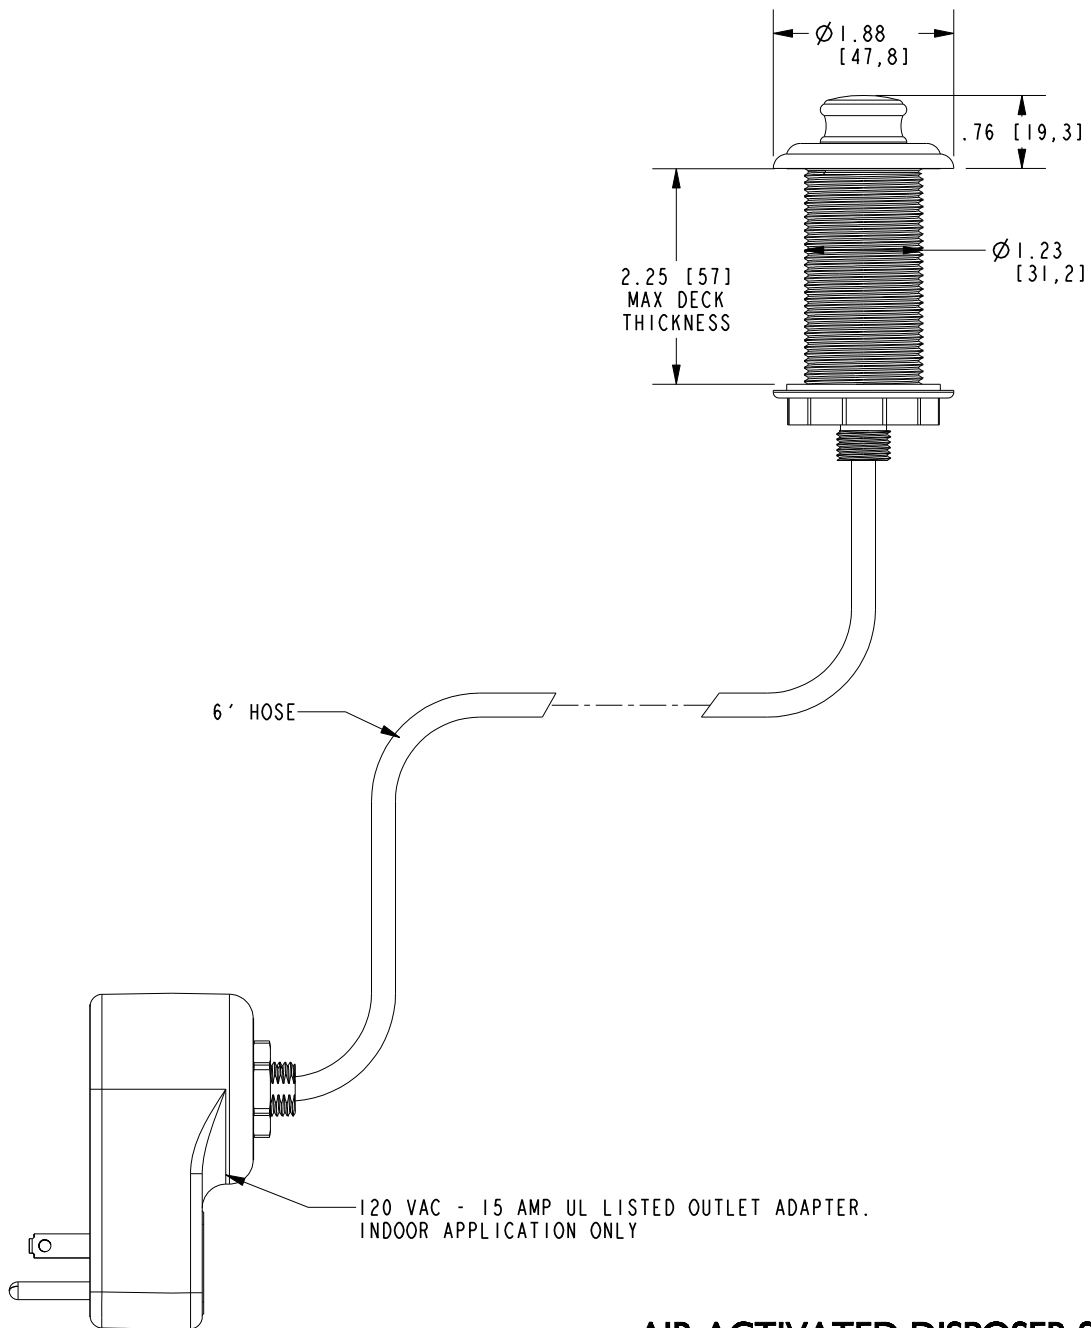

#### Features

- Solid brass construction trim
- Soft touch air activated
- 6' supply air hose
- UL listed 120 VAC-15 amp indoor use only outlet adapter
- .76" (1.9 cm) trim height
- 1.88" (4.8 cm) trim diameter
- Complements Chesterfield Series

## PRODUCT DIMENSIONS *(Units are in inches)*

Product Dimensions are provided for reference only. For specific product installation guidelines, please reference the Installation Instructions of the product being installed.