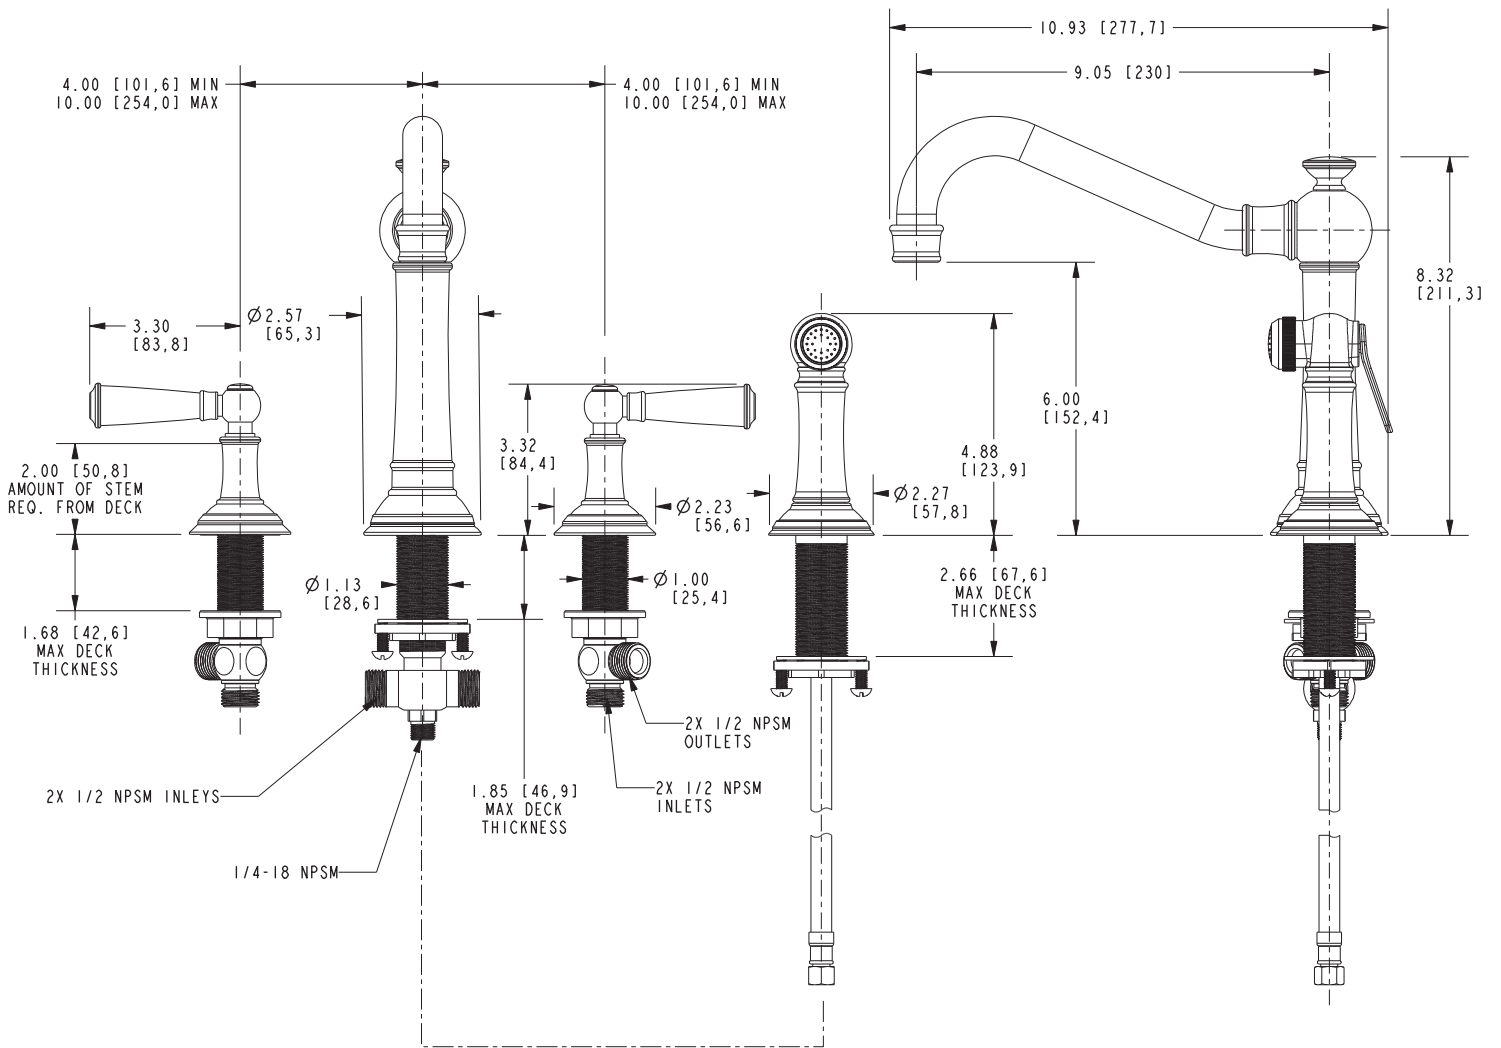

## Two-Handle Kitchen Faucet with Sidespray 2470-5433

### Features

- Solid brass construction
- Brass valve bodies
- Quarter-turn washerless ceramic disc valve cartridges
- Swivel spout assembly with integral diverter fitting
- Solid brass pull-out sidespray
- 6.00" (15.2 cm) spout height at outlet
- 9.05" (23.0 cm) spout reach (c-c)
- For 8" (20.3 cm) centers - Maximum 20" (50.8 cm)
- ADA Complaint (Handles Only)
- 1.8 GPM (6.8 LPM) Max

### Product Specification Add "Color / Finish" suffix to Model number, below.

The Two-Handle Kitchen Faucet with Sidespray shall be made of solid brass construction. Faucet shall incorporate a swivel spout assembly with integral sidespray diverter fitting and feature brass valve bodies with quarter-turn washerless ceramic disc valve cartridges. Faucet shall have a 1.8 gallons (6.8 liters) per minute maximum flow rate. Product shall be for 8" (20.3 cm) centers - Maximum 20" (50.8 cm). Product shall incorporate a 6.00" (15.2 cm) spout height at outlet and a 9.05" (23.0 cm) spout reach (c-c). Faucet shall incorporate lever handles. Two-Handle Kitchen Faucet shall be Newport Brass Model 2470-5433/\_\_\_\_ .

## PRODUCT DIMENSIONS *(Units are in inches)*

Product Dimensions are provided for reference only. For specific product installation guidelines, please reference the Installation Instructions of the product being installed.