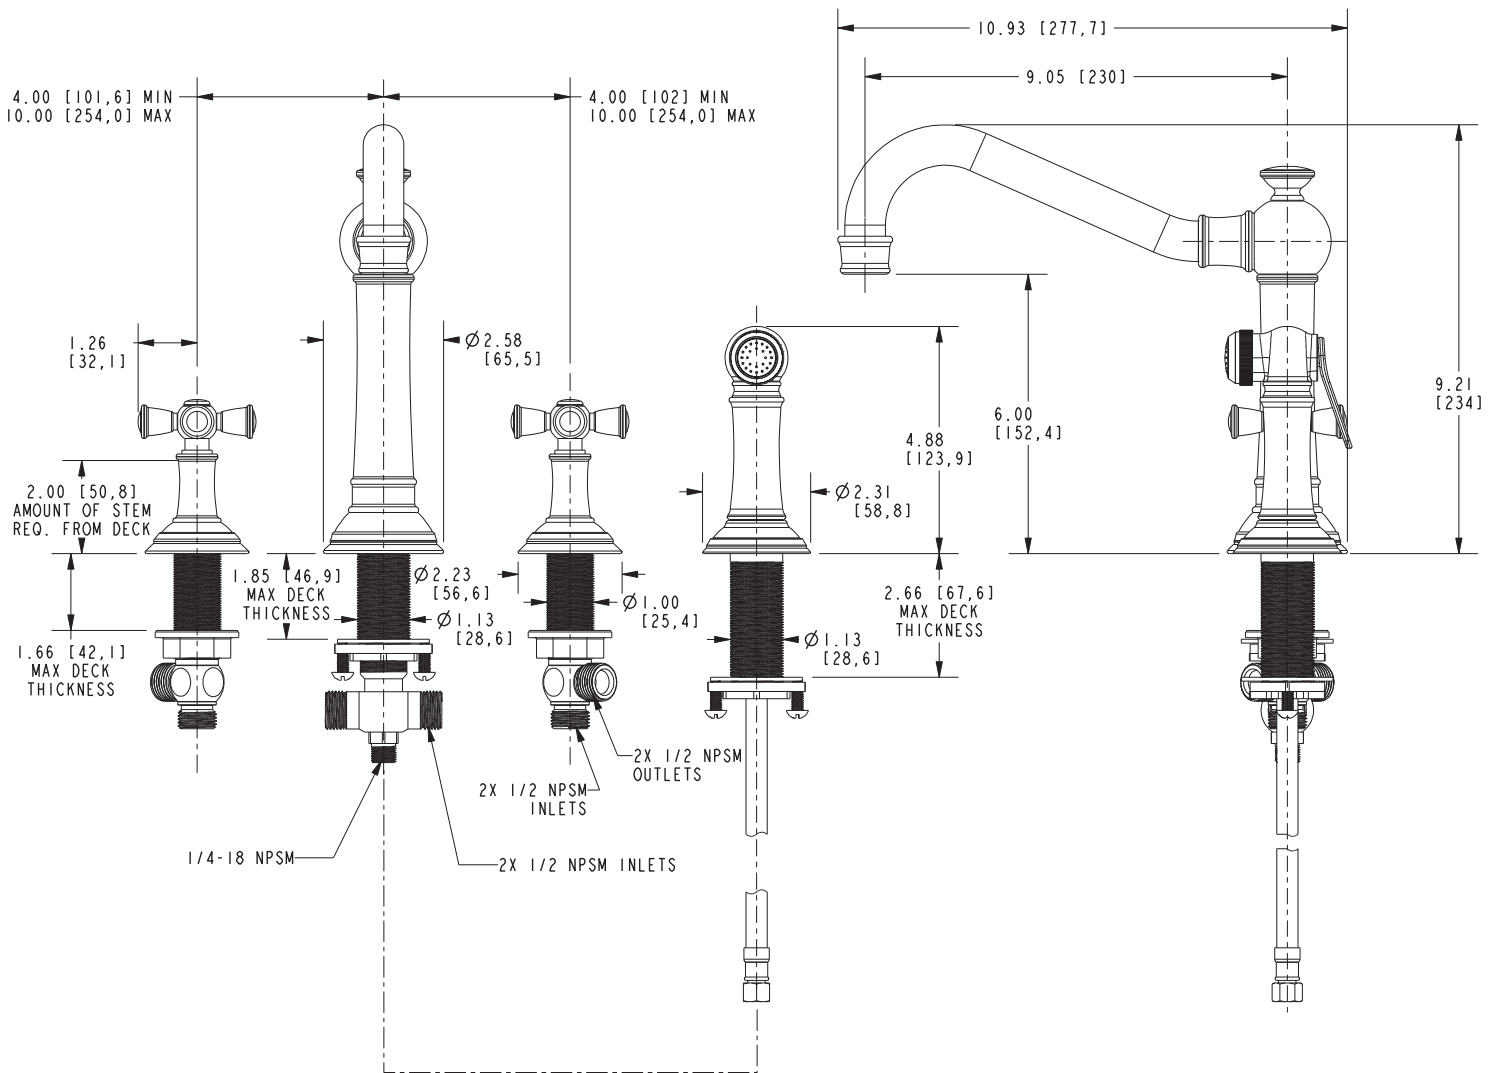

## Features

- Solid brass construction
- Brass valve bodies
- Quarter-turn washerless ceramic disc valve cartridges
- Swivel spout assembly with integral diverter fitting
- Solid brass pull-out sidespray
- 6.00" (15.2 cm) spout height at outlet
- 9.05" (23.0 cm) spout reach (c-c)
- For 8" (20.3 cm) centers - Maximum 20" (50.8 cm)
- ADA Complaint (Handles Only)
- 1.8 GPM (6.8 LPM) Max

## Product Specification Add "Color / Finish" suffix to Model number, below.

The Two-Handle Kitchen Faucet with Sidespray shall be made of solid brass construction. Faucet shall incorporate a swivel spout assembly with integral sidespray diverter fitting and feature brass valve bodies with quarter-turn washerless ceramic disc valve cartridges. Faucet shall have a 1.8 gallons (6.8 liters) per minute maximum flow rate. Product shall be for 8" (20.3 cm) centers - Maximum 20" (50.8 cm). Product shall incorporate a 6.00" (15.2 cm) spout height at outlet and a 9.05" (23.0 cm) spout reach (c-c). Faucet shall incorporate cross handles. Two-Handle Kitchen Faucet shall be Newport Brass Model 2470-5432/\_\_\_\_\_

## PRODUCT DIMENSIONS *(Units are in inches)*