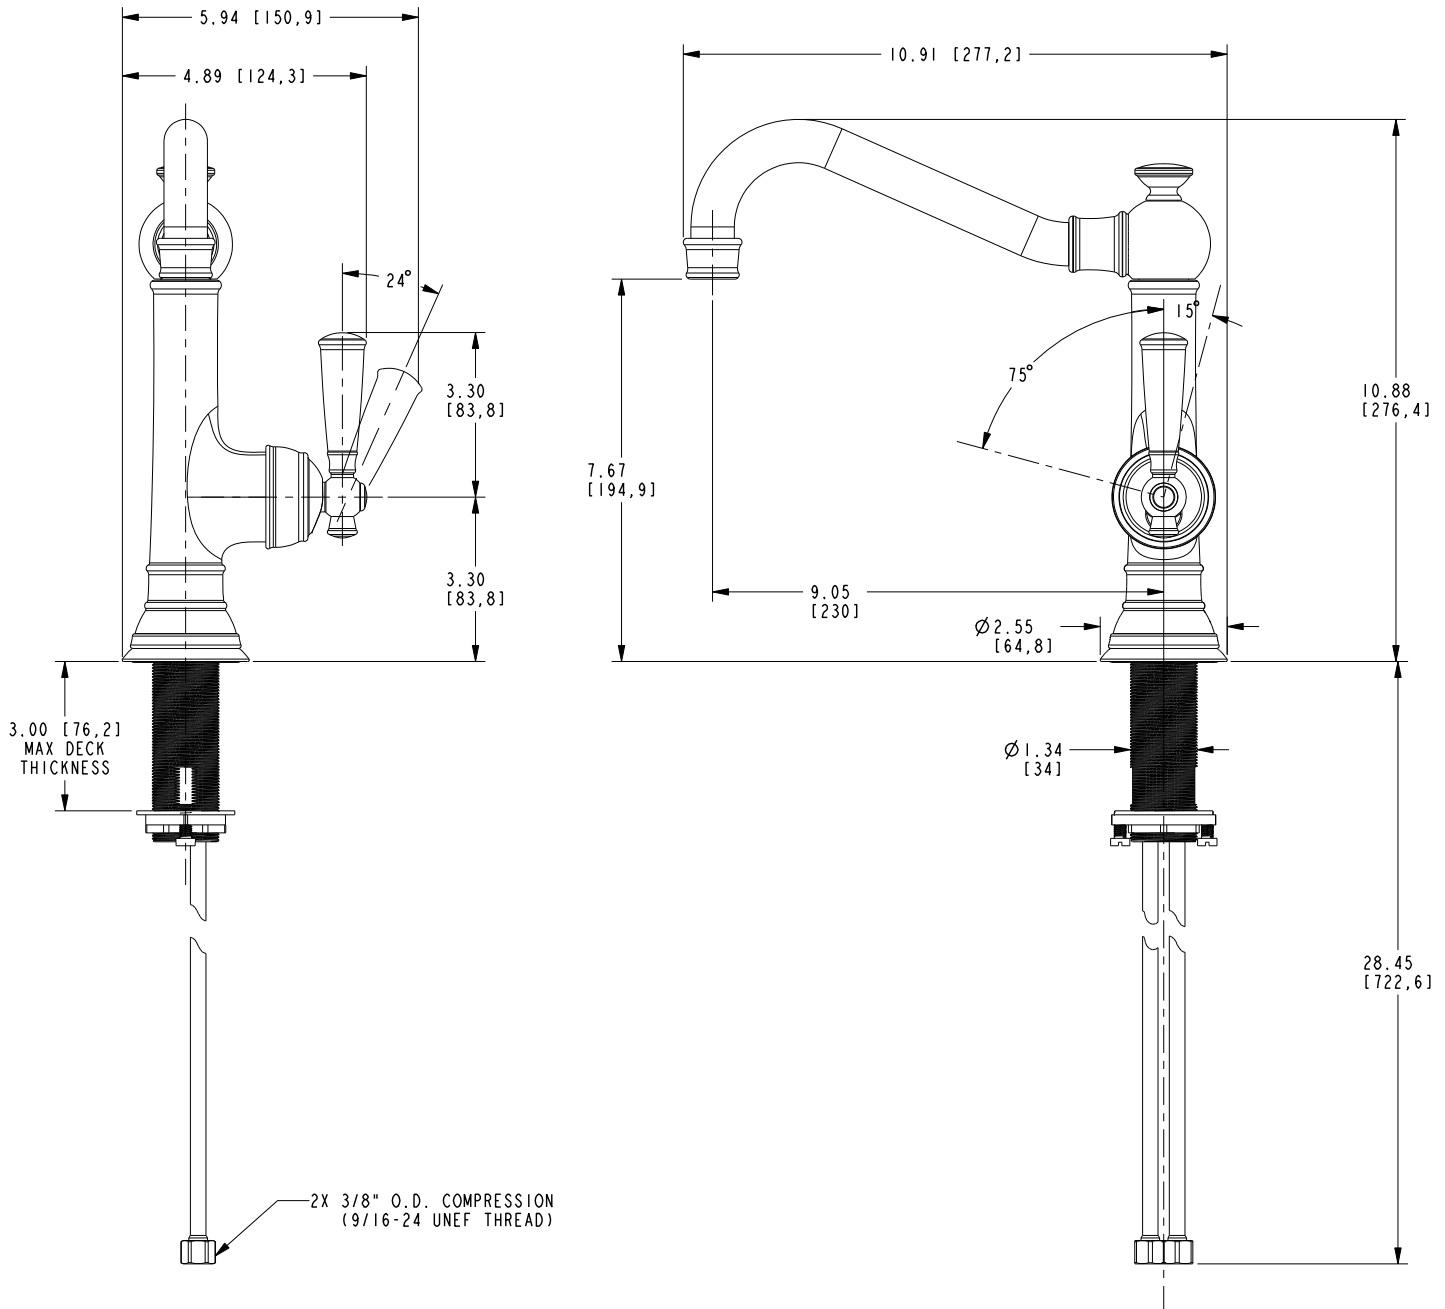

JACOBEEAN

Single-Handle Kitchen Faucet

2470-5303

Features

- Solid brass construction
- Euro-motion ceramic disc 35 mm valve cartridge
- Independent rotational and pivoting lever handle elements
- Swivel spout assembly
- 7.67" (19.5 cm) spout height at outlet
- 9.05" (23.0 cm) spout reach (c-c)
- For single hole configurations
- ADA Compliant
- 1.8 GPM (6.8 LPM) Max

Product Specification Add "Color / Finish" suffix to Model number, below.

The Single-Handle Kitchen Faucet shall be made of solid brass construction. Faucet shall incorporate a swivel spout assembly and feature a Euro-motion ceramic disc 35 mm valve cartridge. Faucet shall have a 1.8 gallons (6.8 liters) per minute maximum flow rate. Product shall require a single hole for installation. Product shall incorporate a 7.67" (19.5 cm) spout height at outlet and a 9.05" (23.0 cm) spout reach (c-c). Faucet shall incorporate a side-mounted ADA lever handle having Independent rotational and pivoting elements. Single-Handle Kitchen Faucet shall be Newport Brass Model 2470-5303/____ .

2470-5303

PRODUCT DIMENSIONS *(Units are in inches)*

Product Dimensions are provided for reference only. For specific product installation guidelines, please reference the Installation Instructions of the product being installed.