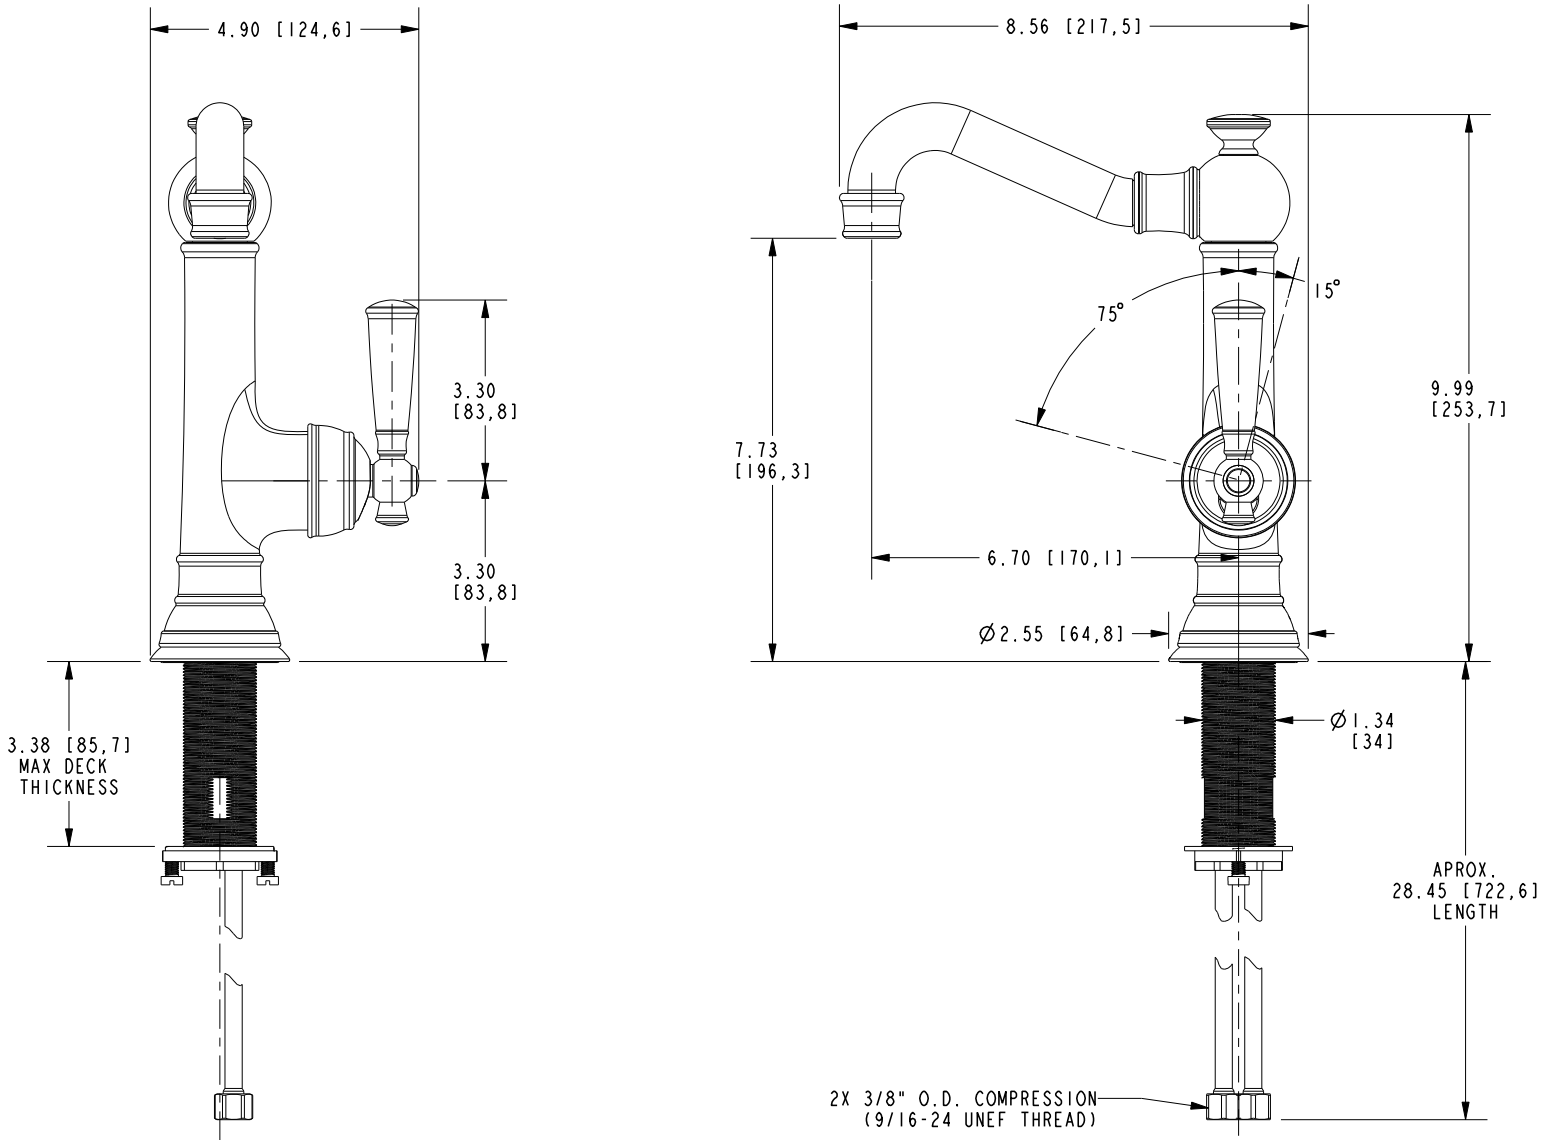

### Features

- Solid brass construction
- Forged brass body
- Swivel spout assembly with side-mounted ADA compliant lever handle
- Independent rotational and pivoting lever handle elements
- Rotating spout assembly with integral supply hoses
- 7.73" (19.7 cm) spout height at outlet
- 6.70" (17.0 cm) spout reach (c-c)
- For single hole configurations
- ADA Complaint (Handles Only)
- 1.8 GPM (6.8 LPM) Max

### Product Specification Add "Color / Finish" suffix to Model number, below.

The Single-Handle Prep Sink / Bar Faucet shall be made of solid brass construction. Faucet shall feature brass body with integral supply hoses and feature single-handle operation of a side-mounted Euro-motion ceramic disc 35 mm valve cartridge. Faucet shall have a 1.8 gallon (6.8 liter) per minute maximum flow rate. Product shall accommodate single hole configurations. Product shall incorporate a 7.73" (19.7 cm) spout height at outlet and a 6.70" (17.0 cm) spout reach (c-c). Faucet shall incorporate an ADA compliant traditional lever handle. Prep Sink / Bar Faucet shall be Newport Brass Model 2470-5203/\_\_\_\_.

## PRODUCT DIMENSIONS *(Units are in inches)*