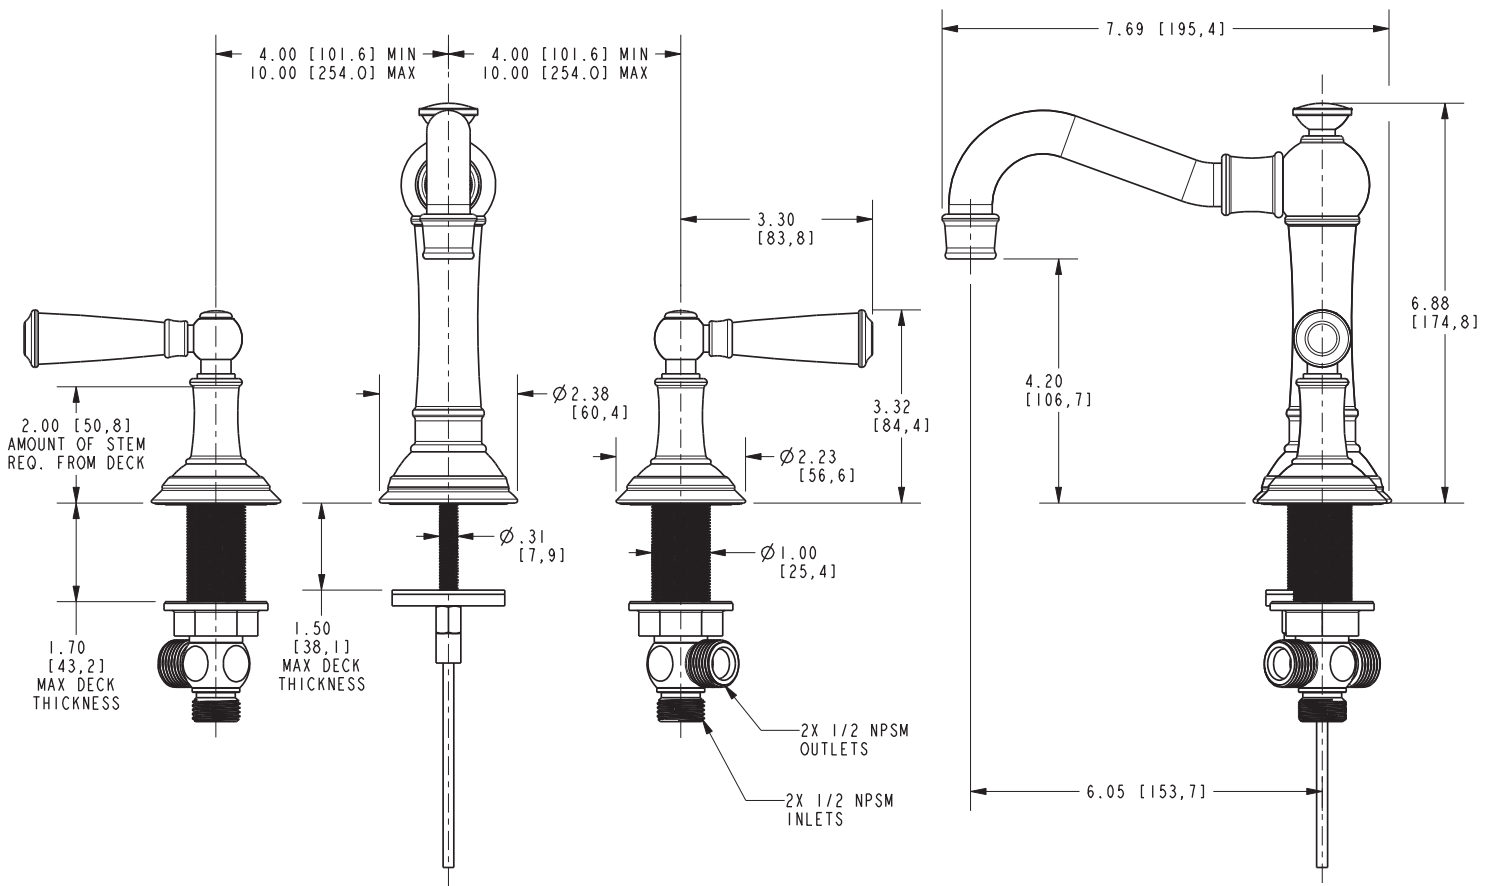

Features

- Solid brass construction
- Brass valve bodies
- Quarter-turn washerless ceramic disc valve cartridges
- Spout assembly with integral supply hoses
- Pop-up drain with tailpiece
- 4.20" (10.7 cm) spout height at outlet
- 6.05" (15.4 cm) spout reach (c-c)
- For 8" (20.3 cm) centers - Maximum 20" (50.8 cm)
- ADA Compliant
- 1.2 GPM (4.5 LPM) Max

| Model | Description | Colors Finishes |
|-------|----------------------------|--|
| 2470 | Widespread Lavatory Faucet | <input type="checkbox"/> 10B <input type="checkbox"/> 15 <input type="checkbox"/> 15S <input type="checkbox"/> 26 <input type="checkbox"/> Other |

Product Specification Add "Color / Finish" suffix to Model number, below.

The two-handle Widespread Lavatory Faucet shall be made of solid brass construction. Faucet shall incorporate a spout assembly with integral supply hoses and feature brass valve bodies with quarter-turn washerless ceramic disc valve cartridges. Faucet shall have a 1.2 gallon (4.5 liter) per minute maximum flow rate. Product shall be for 8" (20.3 cm) centers - Maximum 20" (50.8 cm). Product shall incorporate a 4.20" (10.7 cm) spout height at outlet and a 6.05" (15.4 cm) spout reach (c-c). Faucet shall include a pop-up drain with tailpiece and incorporate ADA compliant traditional lever handles. Widespread Lavatory Faucet shall be Newport Brass Model 2470/____.

2470

PRODUCT DIMENSIONS *(Units are in inches)*

Product Dimensions are provided for reference only. For specific product installation guidelines, please reference the Installation Instructions of the product being installed.