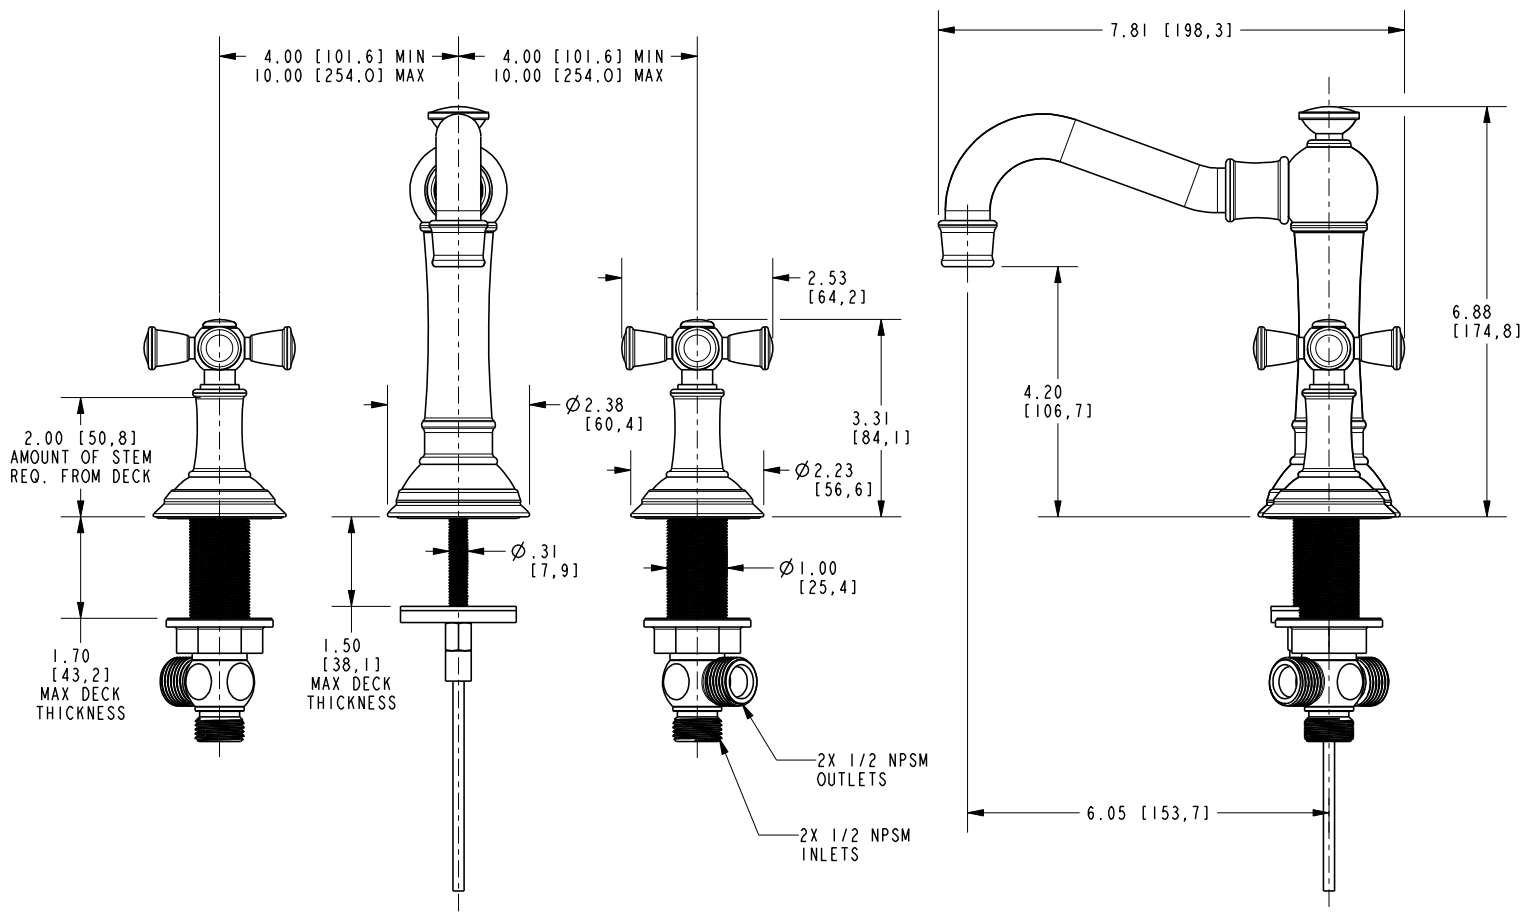

Features

- Solid brass construction
- Brass valve bodies
- Quarter-turn washerless ceramic disc valve cartridges
- Spout assembly with integral supply hoses
- Pop-up drain with tailpiece
- 4.20" (10.7 cm) spout height at outlet
- 6.05" (15.4 cm) spout reach (c-c)
- For 8" (20.3 cm) centers - Maximum 20" (50.8 cm)
- ADA Compliant
- 1.2 GPM (4.5 LPM) Max

Product Specification Add "Color / Finish" suffix to Model number, below.

The two-handle Widespread Lavatory Faucet shall be made of solid brass construction. Faucet shall incorporate a spout assembly with integral supply hoses and feature brass valve bodies with quarter-turn washerless ceramic disc valve cartridges. Faucet shall have a 1.2 gallon (4.5 liter) per minute maximum flow rate. Product shall be for 8" (20.3 cm) centers - Maximum 20" (50.8 cm). Product shall incorporate a 4.20" (10.7 cm) spout height at outlet and a 6.05" (15.4 cm) spout reach (c-c). Faucet shall include a pop-up drain with tailpiece and incorporate ADA compliant traditional cross handles. Widespread Lavatory Faucet shall be Newport Brass Model 2460/____ .

2460

PRODUCT DIMENSIONS *(Units are in inches)*

Product Dimensions are provided for reference only. For specific product installation guidelines, please reference the Installation Instructions of the product being installed.