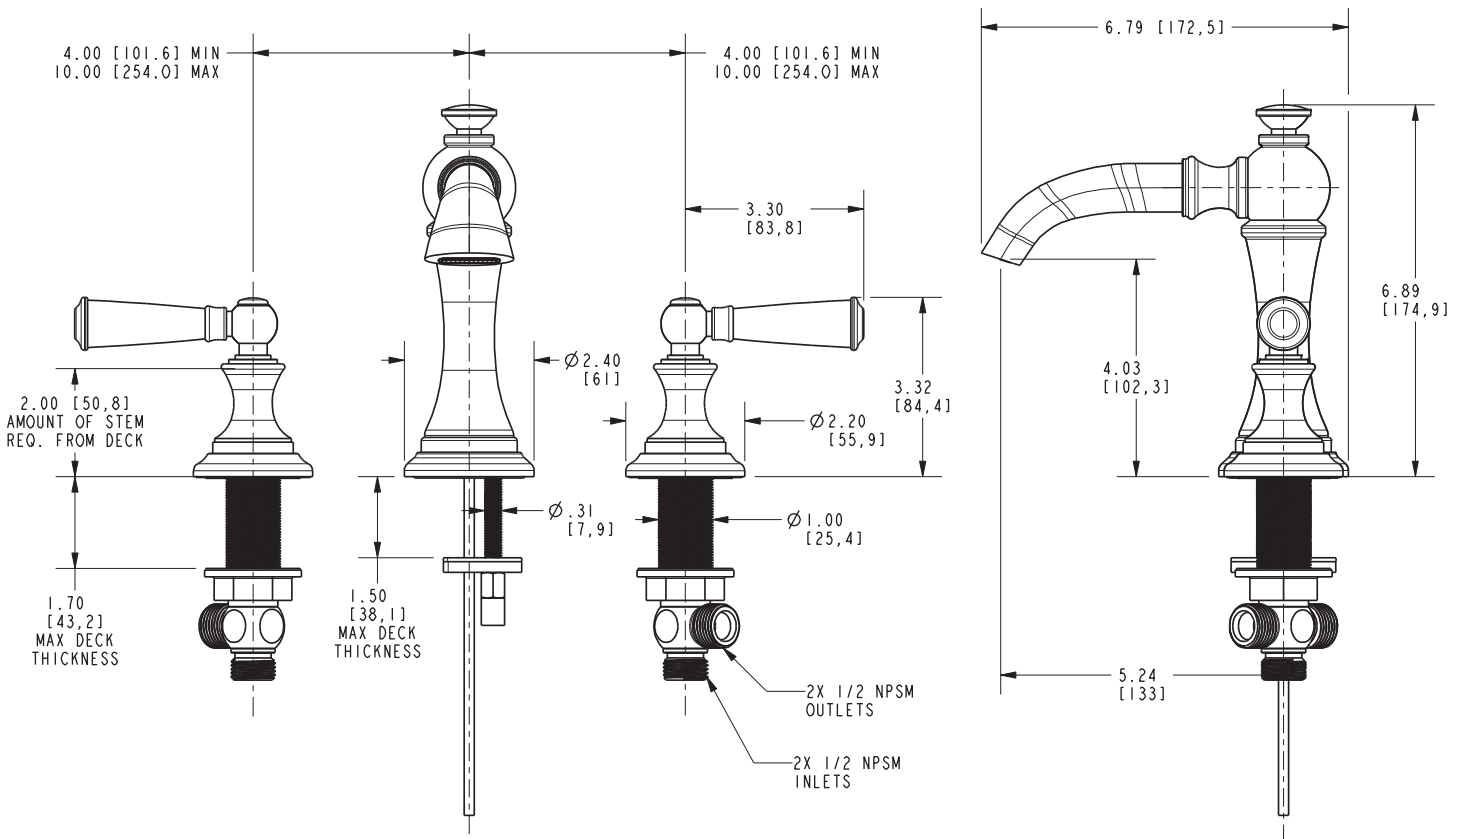

Features

- Solid brass construction
- Brass valve bodies
- Quarter-turn washerless ceramic disc valve cartridges
- Spout assembly with integral supply hoses
- Pop-up drain with tailpiece
- 4.03" (10.2 cm) spout height at outlet
- 5.24" (13.3 cm) spout reach (c-c)
- For 8" (20.3 cm) centers - Maximum 20" (50.8 cm)
- ADA Compliant
- 1.2 GPM (4.5 LPM) Max

Product Specification Add "Color / Finish" suffix to Model number, below.

The two-handle Widespread Lavatory Faucet shall be made of solid brass construction. Faucet shall incorporate a spout assembly with integral supply hoses and feature brass valve bodies with quarter-turn washerless ceramic disc valve cartridges. Faucet shall have a 1.2 gallon (4.5 liter) per minute maximum flow rate. Product shall be for 8" (20.3 cm) centers - Maximum 20" (50.8 cm). Product shall incorporate a 4.03" (10.2 cm) spout height at outlet and a 5.24" (13.3 cm) spout reach (c-c). Faucet shall include a pop-up drain with tailpiece and incorporate ADA compliant traditional lever handles. Widespread Lavatory Faucet shall be Newport Brass Model 2450/_____.

2450

PRODUCT DIMENSIONS *(Units are in inches)*

Product Dimensions are provided for reference only. For specific product installation guidelines, please reference the Installation Instructions of the product being installed.