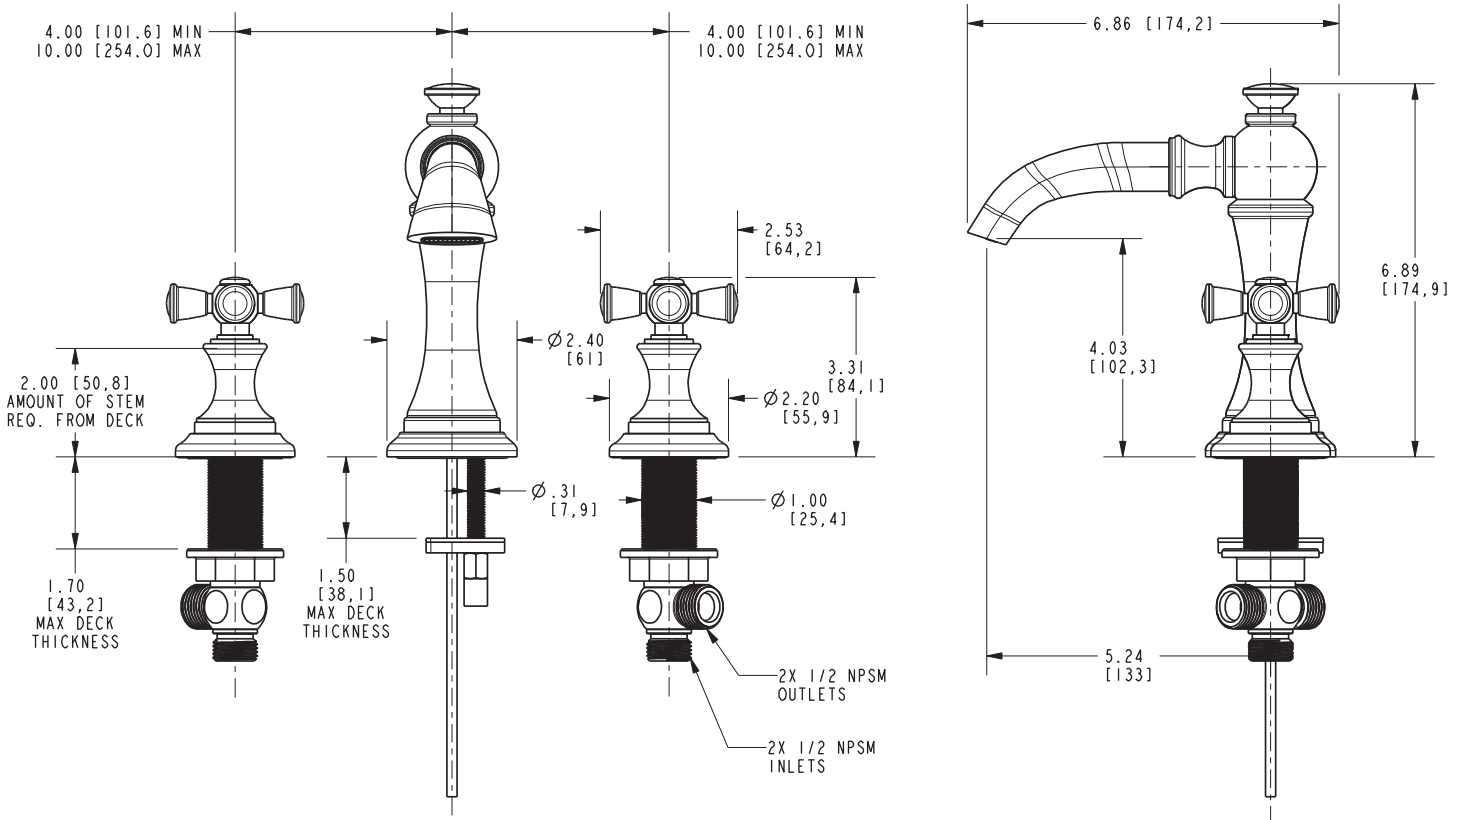

Widespread Lavatory Faucet
2440

Features

- Solid brass construction
- Brass valve bodies
- Quarter-turn washerless ceramic disc valve cartridges
- Spout assembly with integral supply hoses
- Pop-up drain with tailpiece
- 4.03" (10.2 cm) spout height at outlet
- 5.24" (13.3 cm) spout reach (c-c)
- For 8" (20.3 cm) centers - Maximum 20" (50.8 cm)
- ADA Compliant
- 1.2 GPM (4.5 LPM) Max

Model	Description	Colors Finishes
2440	Widespread Lavatory Faucet	<input type="checkbox"/> 10B <input type="checkbox"/> 15 <input type="checkbox"/> 15S <input type="checkbox"/> 26 <input type="checkbox"/> Other

Product Specification Add "Color / Finish" suffix to Model number, below.

The two-handle Widespread Lavatory Faucet shall be made of solid brass construction. Faucet shall incorporate a spout assembly with integral supply hoses and feature brass valve bodies with quarter-turn washerless ceramic disc valve cartridges. Faucet shall have a 1.2 gallon (4.5 liter) per minute maximum flow rate. Product shall be for 8" (20.3 cm) centers - Maximum 20" (50.8 cm). Product shall incorporate a 4.03" (10.2 cm) spout height at outlet and a 5.24" (13.3 cm) spout reach (c-c). Faucet shall include a pop-up drain with tailpiece and incorporate ADA compliant traditional cross handles. Widespread Lavatory Faucet shall be Newport Brass Model 2440/____ .

2440

PRODUCT DIMENSIONS *(Units are in inches)*

Product Dimensions are provided for reference only. For specific product installation guidelines, please reference the Installation Instructions of the product being installed.