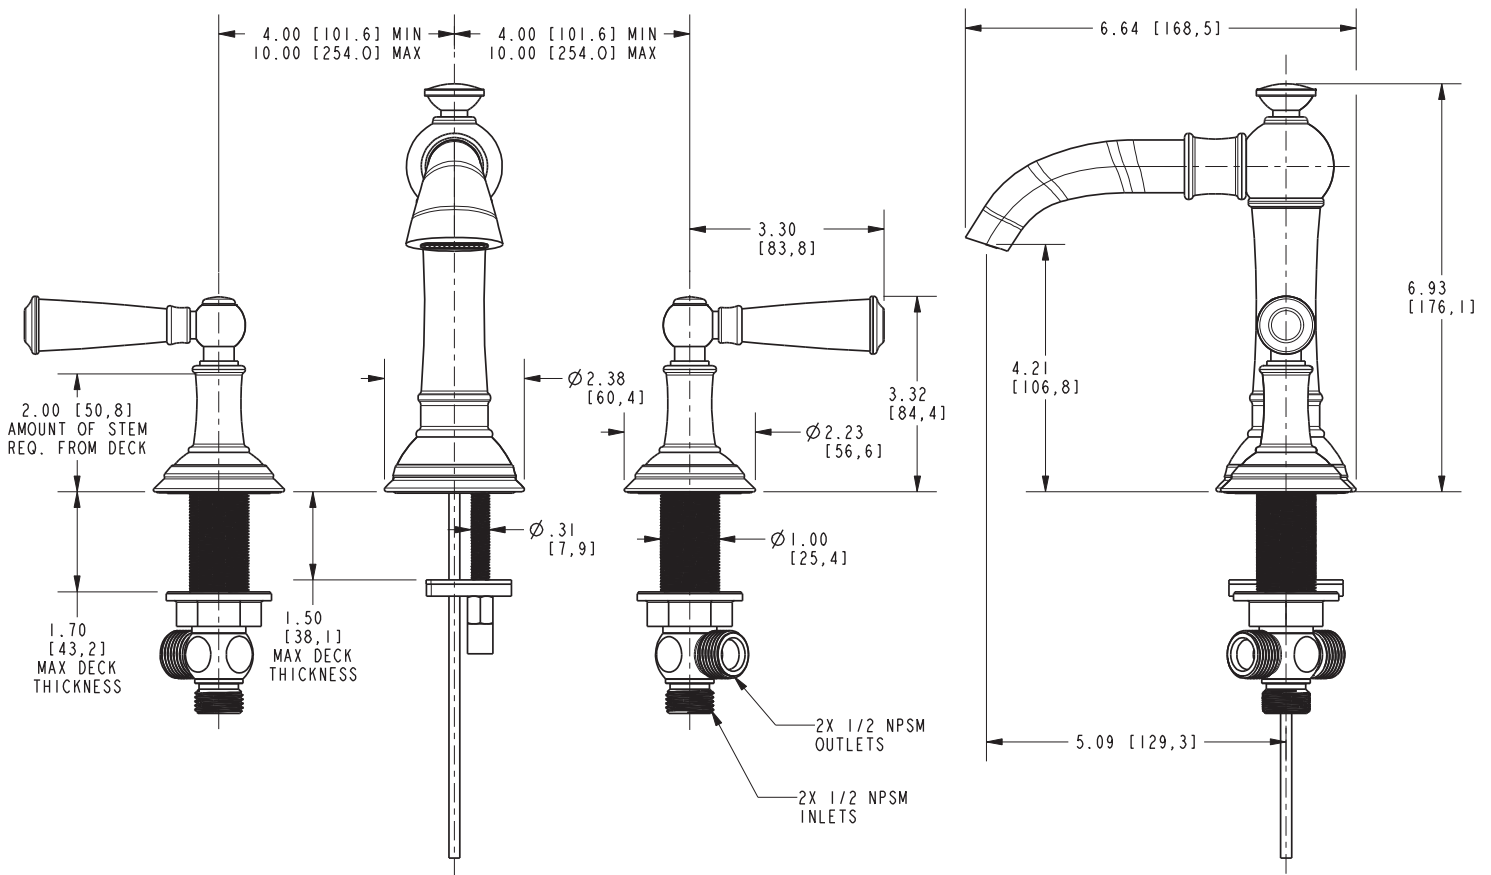

AYLESBURY

Features

- Solid brass construction
- Brass valve bodies
- Quarter-turn washerless ceramic disc valve cartridges
- Spout assembly with integral supply hoses
- Pop-up drain with tailpiece
- 4.21" (10.7 cm) spout height at outlet
- 5.09" (12.9 cm) spout reach (c-c)
- For 8" (20.3 cm) centers - Maximum 20" (50.8 cm)
- ADA Compliant
- 1.2 GPM (4.5 LPM) Max

2410

Specified Model

Model	Description	Colors Finishes
2410	Widespread Lavatory Faucet	<input type="checkbox"/> 10B <input type="checkbox"/> 15 <input type="checkbox"/> 15S <input type="checkbox"/> 26 <input type="checkbox"/> Other

Product Specification Add "Color / Finish" suffix to Model number, below.

The two-handle Widespread Lavatory Faucet shall be made of solid brass construction. Faucet shall incorporate a spout assembly with integral supply hoses and feature brass valve bodies with quarter-turn washerless ceramic disc valve cartridges. Faucet shall have a 1.2 gallon (4.5 liter) per minute maximum flow rate. Product shall be for 8" (20.3 cm) centers - Maximum 20" (50.8 cm). Product shall incorporate a 4.21" (10.7 cm) spout height at outlet and a 5.09" (12.9 cm) spout reach (c-c). Faucet shall include a pop-up drain with tailpiece and incorporate ADA compliant traditional lever handles. Widespread Lavatory Faucet shall be Newport Brass Model 2410/____.

2410

PRODUCT DIMENSIONS *(Units are in inches)*

Product Dimensions are provided for reference only. For specific product installation guidelines, please reference the Installation Instructions of the product being installed.