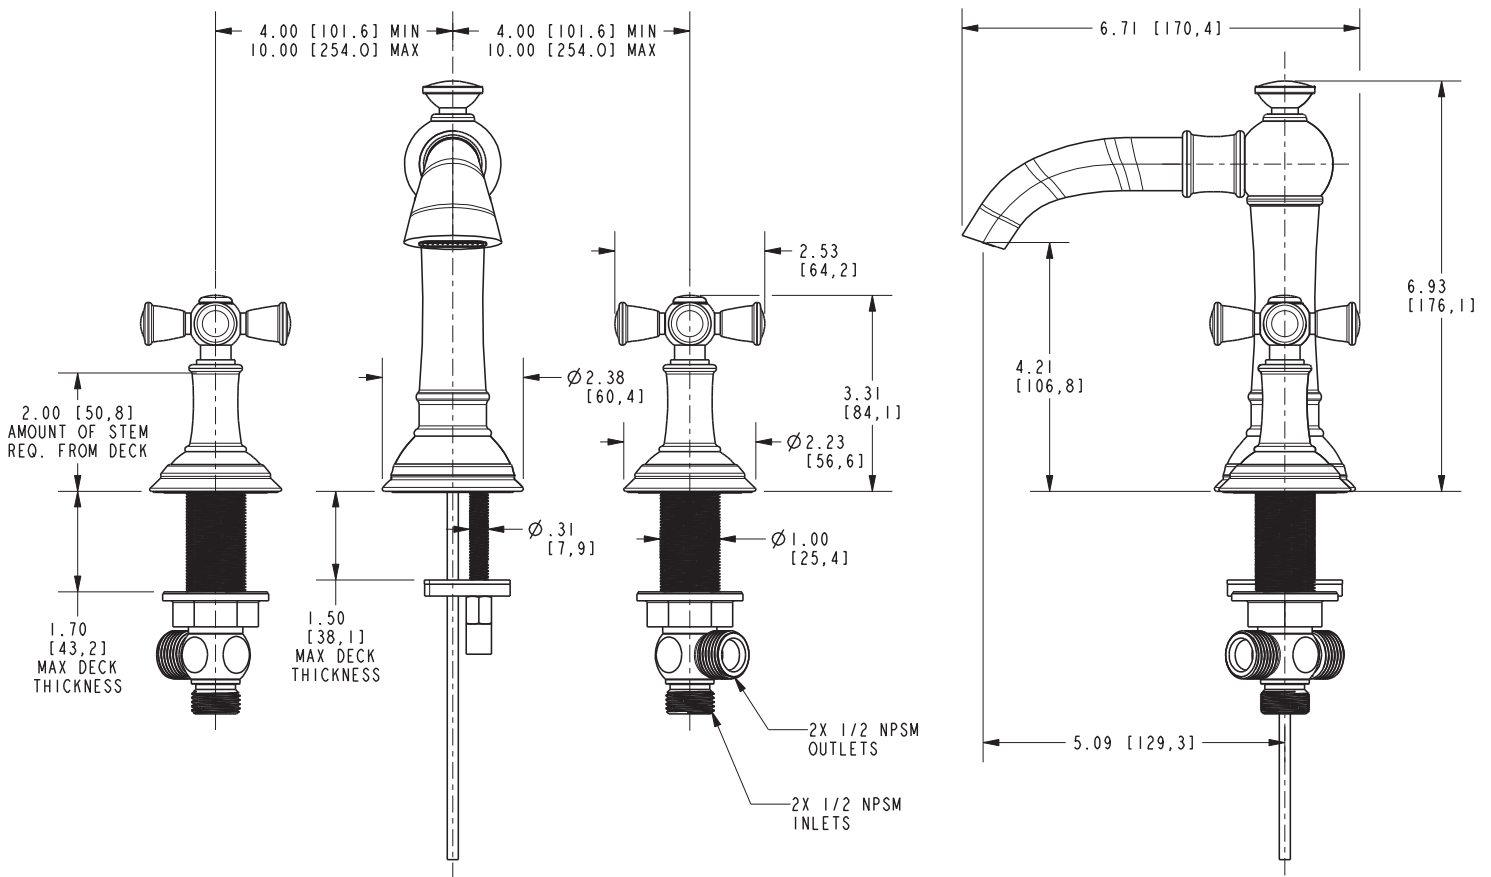

2400

PRODUCT DIMENSIONS *(Units are in inches)*

Product Dimensions are provided for reference only. For specific product installation guidelines, please reference the Installation Instructions of the product being installed.

Aylesbury Widespread Lavatory Faucet 2400