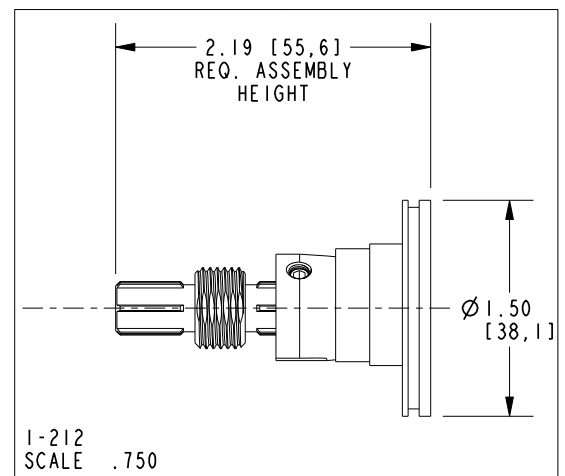

ALEXANDRIA

Features

Solid brass construction
Complements Alexandria product series

DOUBLE ROBE HOOK

22-13

Codes / Standards Compliance

Meets or exceeds the following at date of manufacture:

All applicable US Federal and State material regulations

22-13

PRODUCT DIMENSIONS *(Units are in inches)*

Product Dimensions are provided for reference only. For specific product installation guidelines, please reference the Installation Instructions of the product being installed.

DOUBLE ROBE HOOK

22-13

Page 2 of 2
EN- 5024
REV E

NEWPORT BRASS
Flawless Beauty. From Faucet to Finish.

t: 949.417.5207 | www.newportbrass.com
©2025 NewportBrass