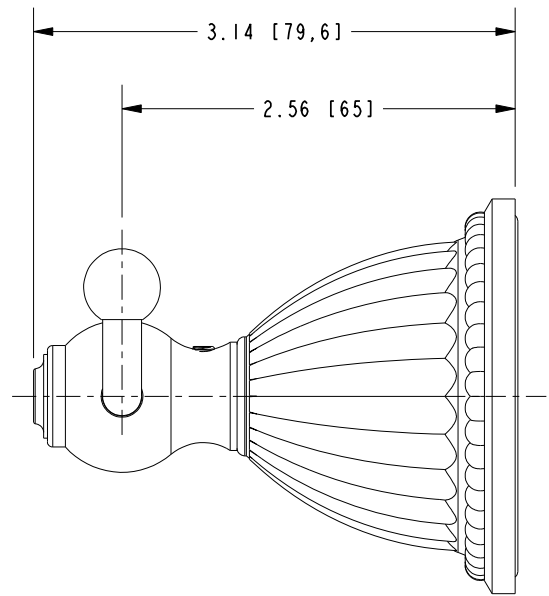

ALEXANDRIA

Features

Solid brass construction
Complements Alexandria product series

DOUBLE ROBE HOOK

22-13

Codes / Standards Compliance

Meets or exceeds the following at date of manufacture:

All applicable US Federal and State material regulations

22-13

PRODUCT DIMENSIONS *(Units are in inches)*

Product Dimensions are provided for reference only. For specific product installation guidelines, please reference the Installation Instructions of the product being installed.