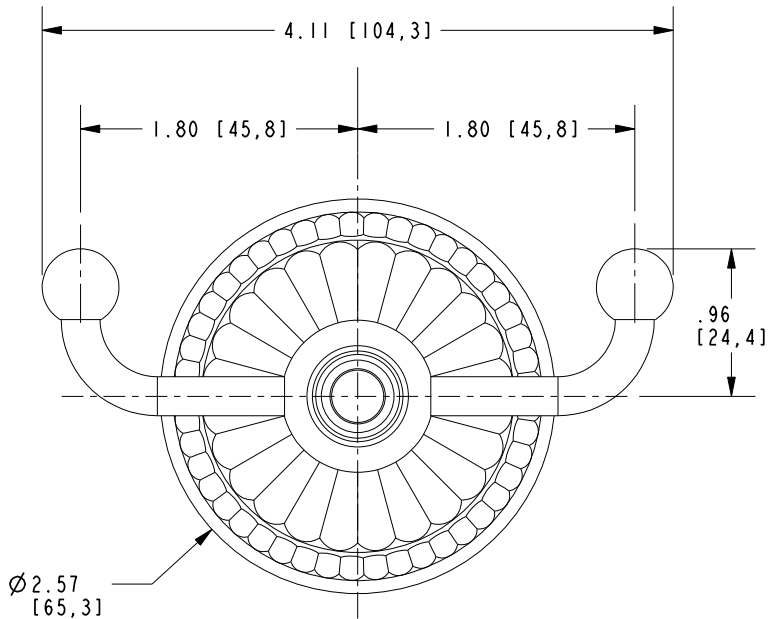

ALEXANDRIA

Features

Solid brass construction
Complements Alexandria product series

DOUBLE ROBE HOOK

22-13

Codes / Standards Compliance

Meets or exceeds the following at date of manufacture:

All applicable US Federal and State material regulations

22-13

PRODUCT DIMENSIONS *(Units are in inches)*

Product Dimensions are provided for reference only. For specific product installation guidelines, please reference the Installation Instructions of the product being installed.