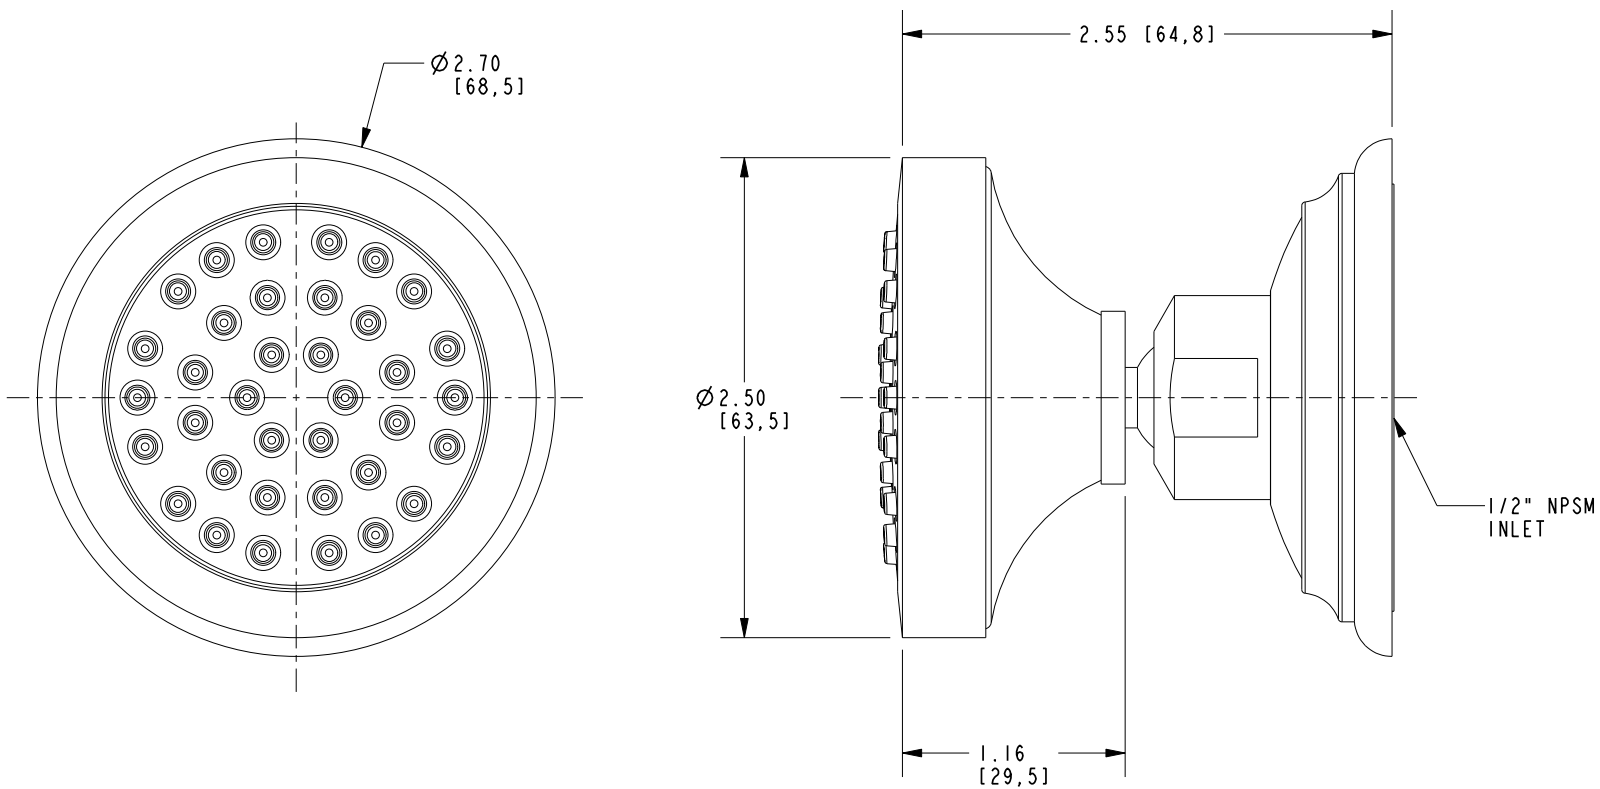

NEWPORT BATH

Features

Solid brass construction
Traditional styling
Single function spray
Rubber nozzles facilitate easy cleaning
Ball and socket design having a range of 60 degrees
1/2" NPSM inlet fitting
2.50" (6.4 cm) Body Spray diameter
1.8 GPM (6.8 LPM) Max

2178

PRODUCT DIMENSIONS *(Units are in inches)*

Product Dimensions are provided for reference only. For specific product installation guidelines, please reference the Installation Instructions of the product being installed.