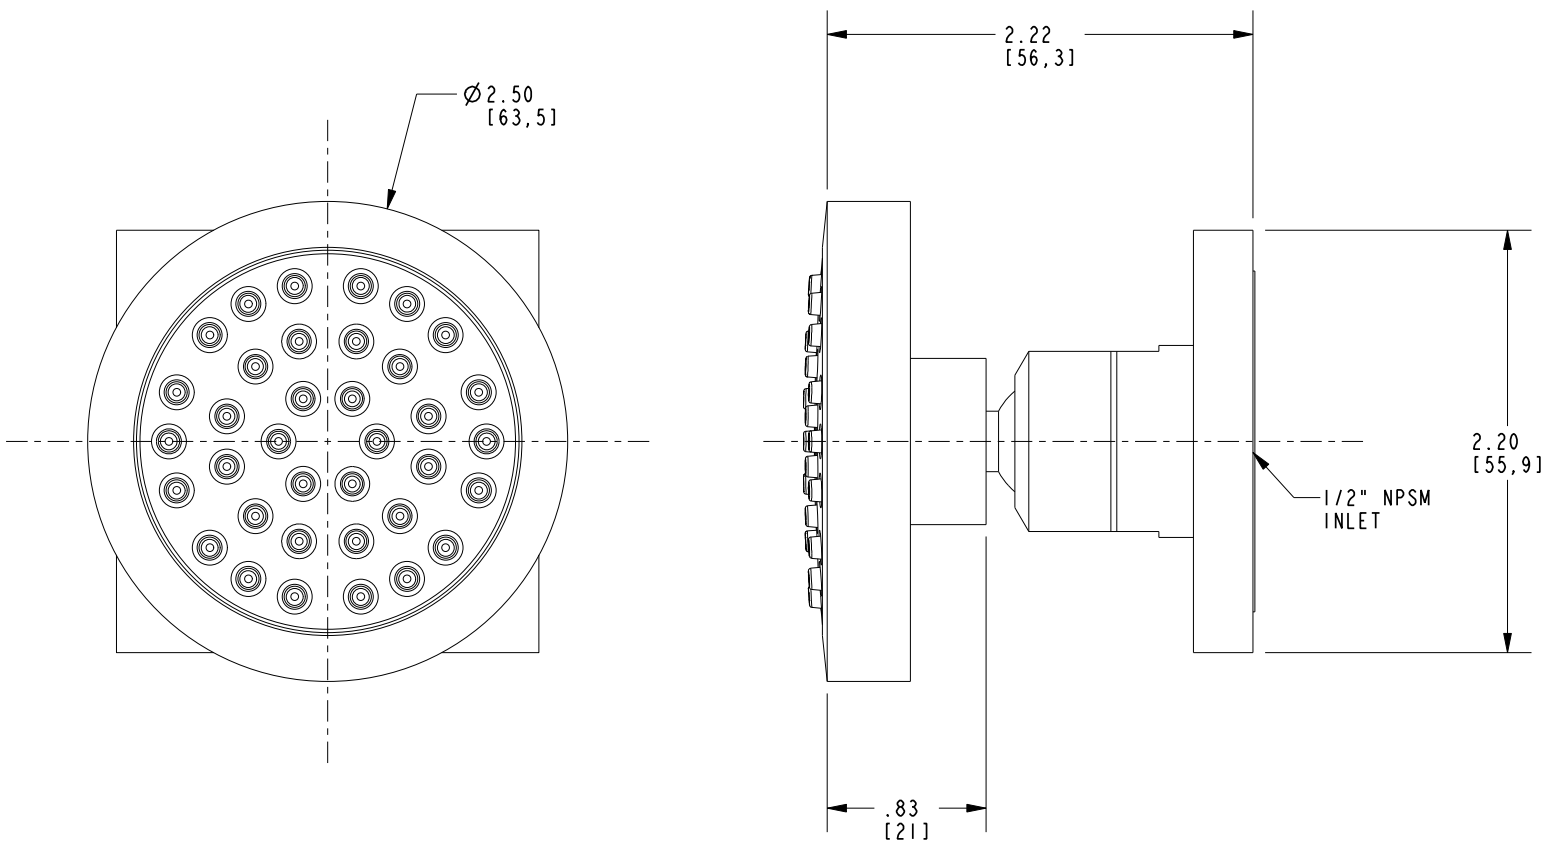

NEWPORT BATH

Features

Solid brass construction
Contemporary styling
Single function spray
Rubber nozzles facilitate easy cleaning
Ball and socket design having a range of 60 degrees
1/2" NPSM inlet fitting
2.50" (6.4 cm) Body Spray diameter
1.8 GPM (6.8 LPM) Max

2173

PRODUCT DIMENSIONS *(Units are in inches)*

Product Dimensions are provided for reference only. For specific product installation guidelines, please reference the Installation Instructions of the product being installed.