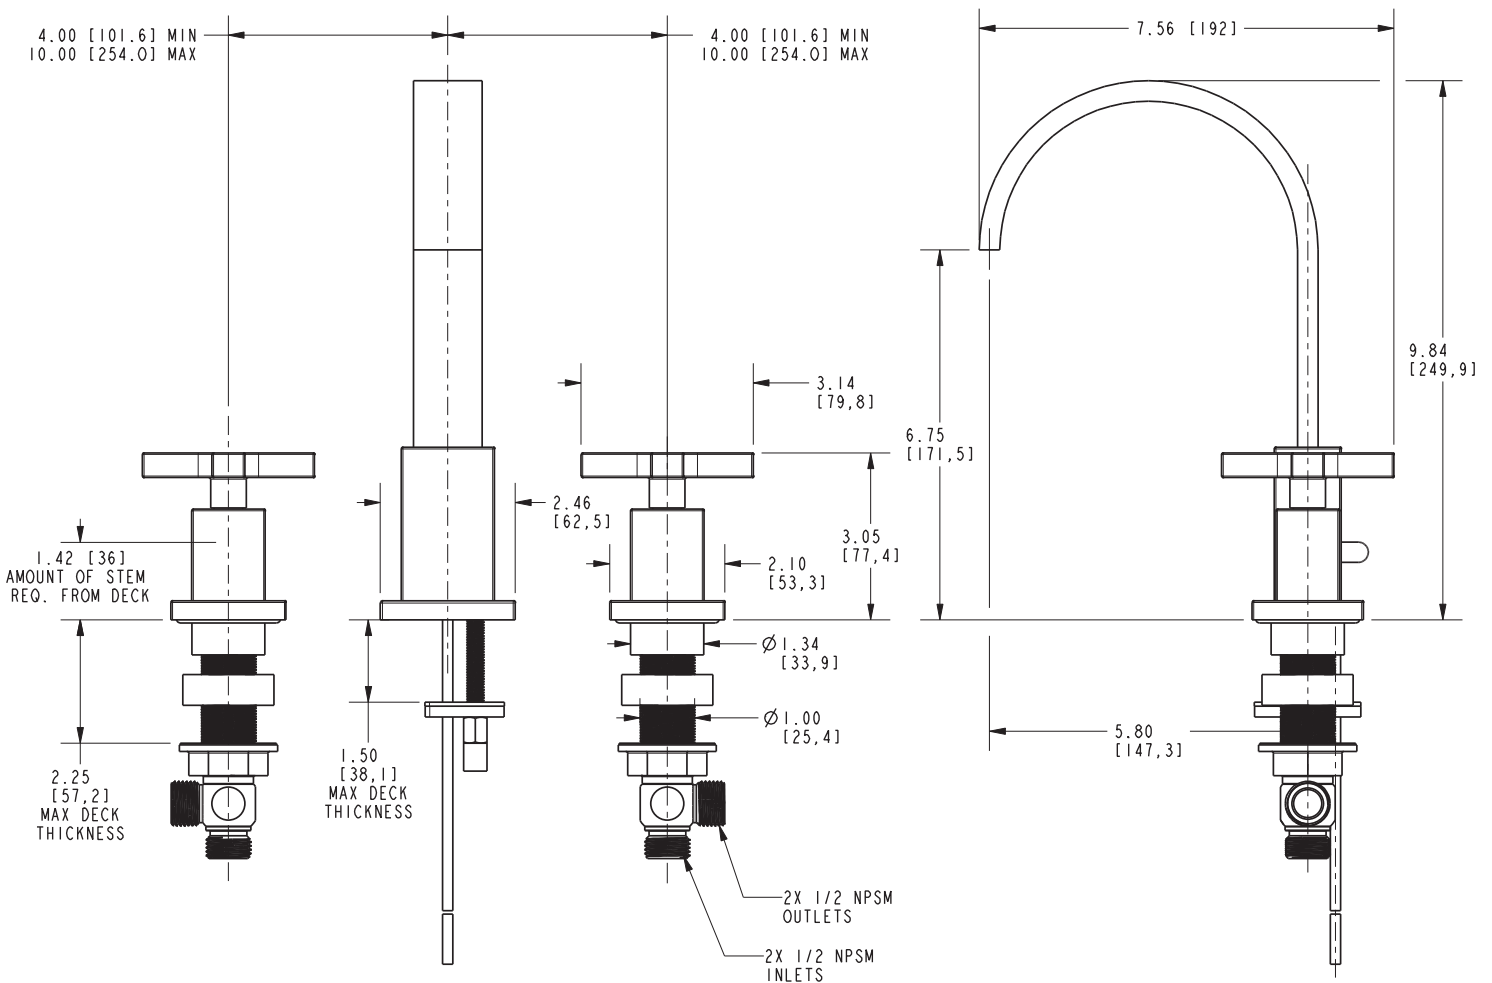

**Features**

- Solid brass construction
- Brass valve bodies
- Quarter-turn washerless ceramic disc valve cartridges
- Spout assembly with integral supply hoses
- Pop-up drain with tailpiece
- 6.75" (17.1 cm) spout height at outlet
- 5.81" (14.8 cm) spout reach (c-c)
- For 8" (20.3 cm) centers - Maximum 20" (50.8 cm)
- ADA Compliant
- 1.2 GPM (4.5 LPM) Max

**Product Specification** Add "Color / Finish" suffix to Model number, below.

The two-handle Widespread Lavatory Faucet shall be made of solid brass construction. Faucet shall incorporate a spout assembly with integral supply hoses and feature brass valve bodies with quarter-turn washerless ceramic disc valve cartridges. Faucet shall have a 1.2 gallon (4.5 liter) per minute maximum flow rate. Product shall be for 8" (20.3 cm) centers - Maximum 20" (50.8 cm). Product shall incorporate a 6.75" (17.1 cm) spout height at outlet and a 5.81" (14.8 cm) spout reach (c-c). Faucet shall include a pop-up drain with tailpiece and incorporate ADA compliant traditional cross handles. Widespread Lavatory Faucet shall be Newport Brass Model 2060/\_\_\_\_.

## PRODUCT DIMENSIONS *(Units are in inches)*

Product Dimensions are provided for reference only. For specific product installation guidelines, please reference the Installation Instructions of the product being installed.