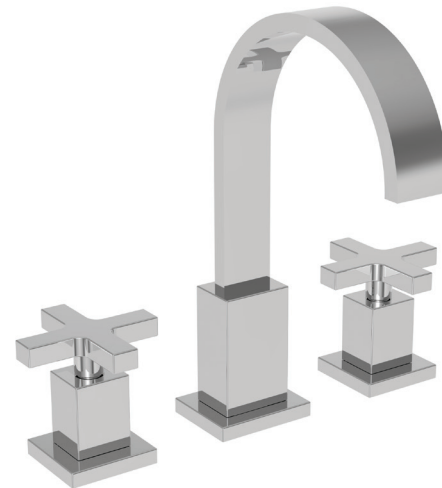

**Features**

- Solid brass construction
- Brass valve bodies
- Quarter-turn washerless ceramic disc valve cartridges
- Spout assembly with integral supply hoses
- Pop-up drain with tailpiece
- 6.75" (17.1 cm) spout height at outlet
- 5.81" (14.8 cm) spout reach (c-c)
- For 8" (20.3 cm) centers - Maximum 20" (50.8 cm)
- ADA Compliant
- 1.2 GPM (4.5 LPM) Max

**Colors / Finishes**

- 10B: Oil Rubbed Bronze
- 15: Polished Nickel
- 15S: Satin Nickel - PVD
- 26: Polished Chrome
- Other: Refer to the Newport Brass catalog for additional color/finish options.

**Specified Model**

**Product Specification** Add "Color / Finish" suffix to Model number, below.

The two-handle Widespread Lavatory Faucet shall be made of solid brass construction. Faucet shall incorporate a spout assembly with integral supply hoses and feature brass valve bodies with quarter-turn washerless ceramic disc valve cartridges. Faucet shall have a 1.2 gallon (4.5 liter) per minute maximum flow rate. Product shall be for 8" (20.3 cm) centers - Maximum 20" (50.8 cm). Product shall incorporate a 6.75" (17.1 cm) spout height at outlet and a 5.81" (14.8 cm) spout reach (c-c). Faucet shall include a pop-up drain with tailpiece and incorporate ADA compliant traditional cross handles. Widespread Lavatory Faucet shall be Newport Brass Model 2060/\_\_\_\_.

### Secant Widespread Lavatory Faucet 2060