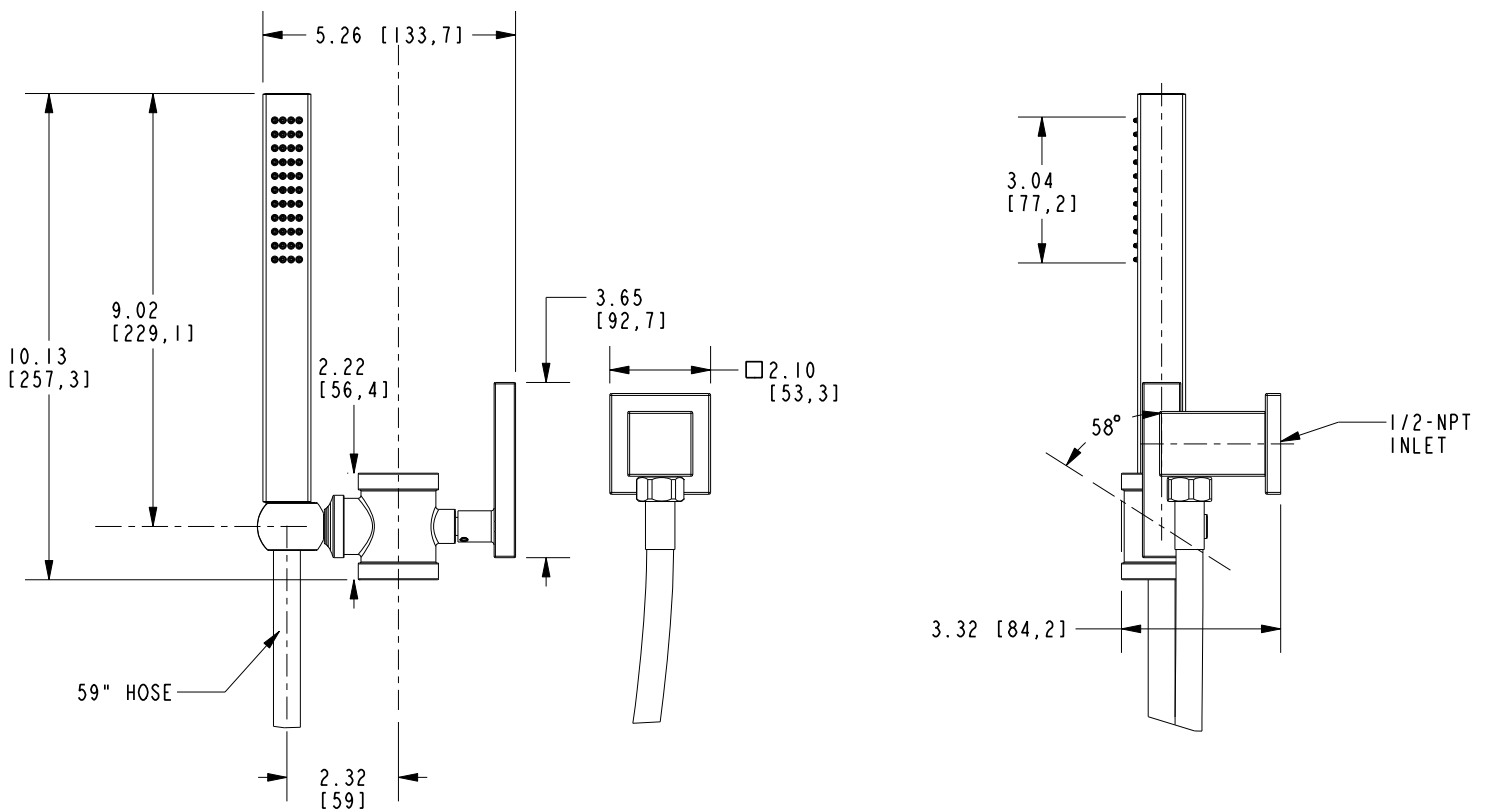

#### Features

- Converts any ADA grab bars into Hand shower w/ Slidebar Set
- Compatible with all Newport Brass / Ginger Grab bars
- Fully adjustable (height and angle)
- Single function spray
- Rubber nozzles facilitate easy cleaning
- 59" [149.9 cm] spiral shower hose
- 1/2" NPT inlet elbow fitting
- 3" x 3/4" (7,6 cm x 1,9 cm) spray area
- 1.8 GPM (6.8 LPM) Max

#### Codes / Standards Compliance

Meets or exceeds the following at date of manufacture:

- ASME A112.18.1/CSA B125.1
- IAPMO/cUPC
- IPC
- Energy Policy Act of 1992
- EPA WaterSense
- California Energy Commission
- ASME A112.18.3 (Back Flow) - Double check valves at hand shower inlet
- All applicable US Federal and State material regulations

## PRODUCT DIMENSIONS *(Units are in inches)*

Product Dimensions are provided for reference only. For specific product installation guidelines, please reference the Installation Instructions of the product being installed.