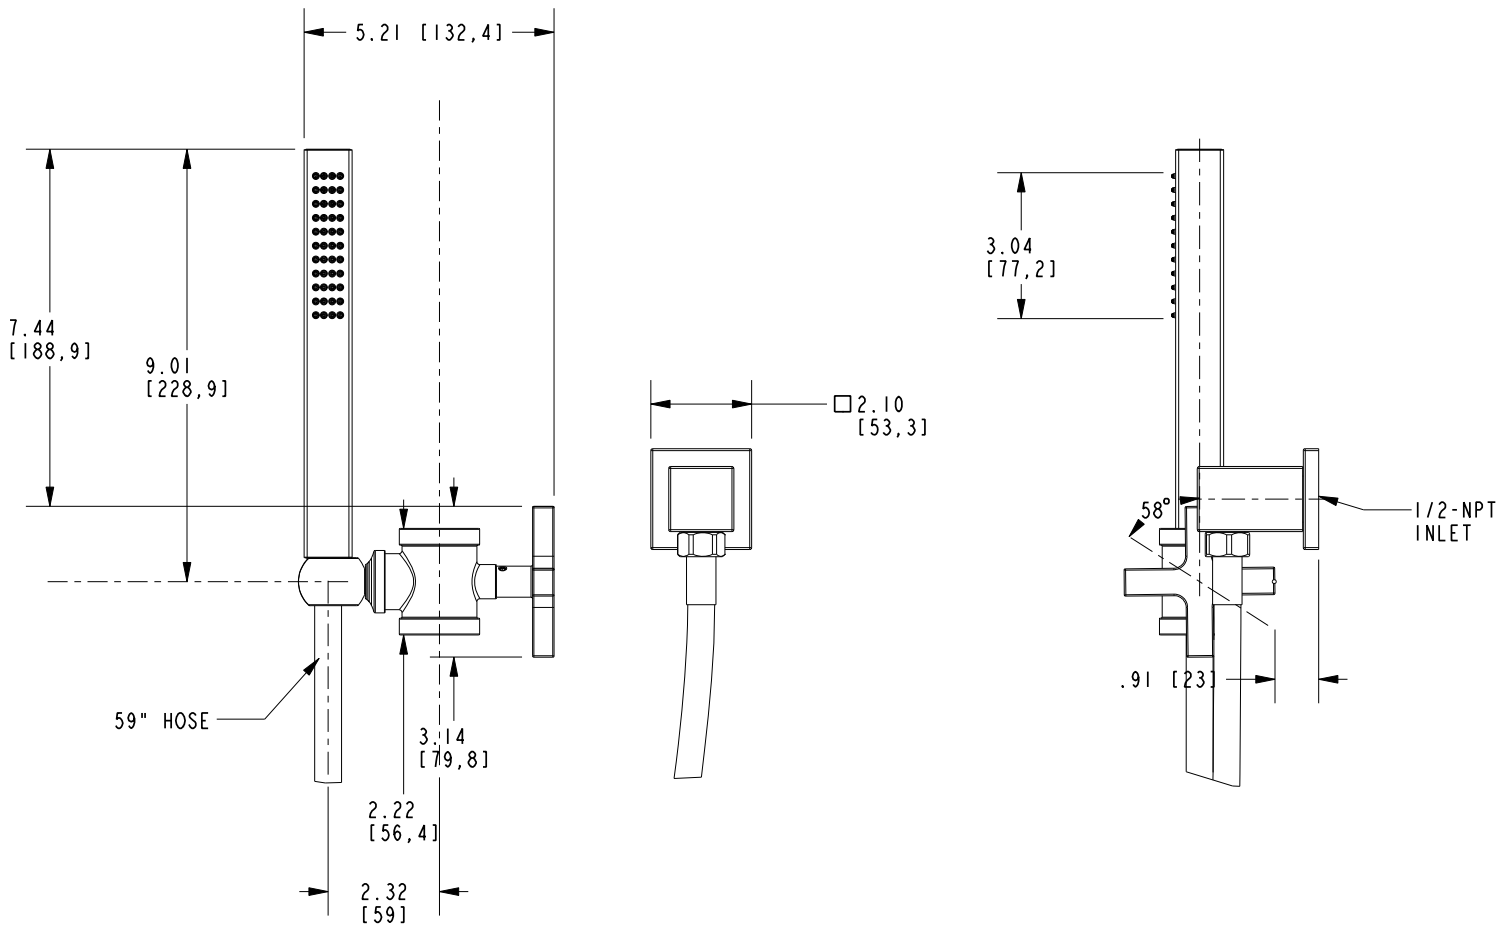

NEWPORT BRASS

NEWPORT BATH

SHOWER SLIDER KIT FOR GRAB BAR

2040-0442

Features

- Converts any ADA grab bars into Handshower w/ Slidebar Set
- Compatible with all Newport Brass / Ginger Grab bars
- Fully adjustable (height and angle)
- Single function spray
- Rubber nozzles facilitate easy cleaning
- 59" [149.9 cm] spiral shower hose
- 1/2" NPT inlet elbow fitting
- 3" x 3/4" (7,6 cm x 1,9 cm) spray area
- 1.8 GPM (6.8 LPM) Max

Codes / Standards Compliance

Meets or exceeds the following at date of manufacture:

- ASME A112.18.1/CSA B125.1
- IAPMO/cUPC
- IPC
- Energy Policy Act of 1992
- EPA WaterSense
- California Energy Commission
- ASME A112.18.3 (Back Flow) - Double check valves at hand shower inlet
- All applicable US Federal and State material regulations

NEWPORT BRASS

PRODUCT DIMENSIONS *(Units are in inches)*

Product Dimensions are provided for reference only. For specific product installation guidelines, please reference the Installation Instructions of the product being installed.

SHOWER SLIDER KIT FOR GRAB BAR

2040-0442