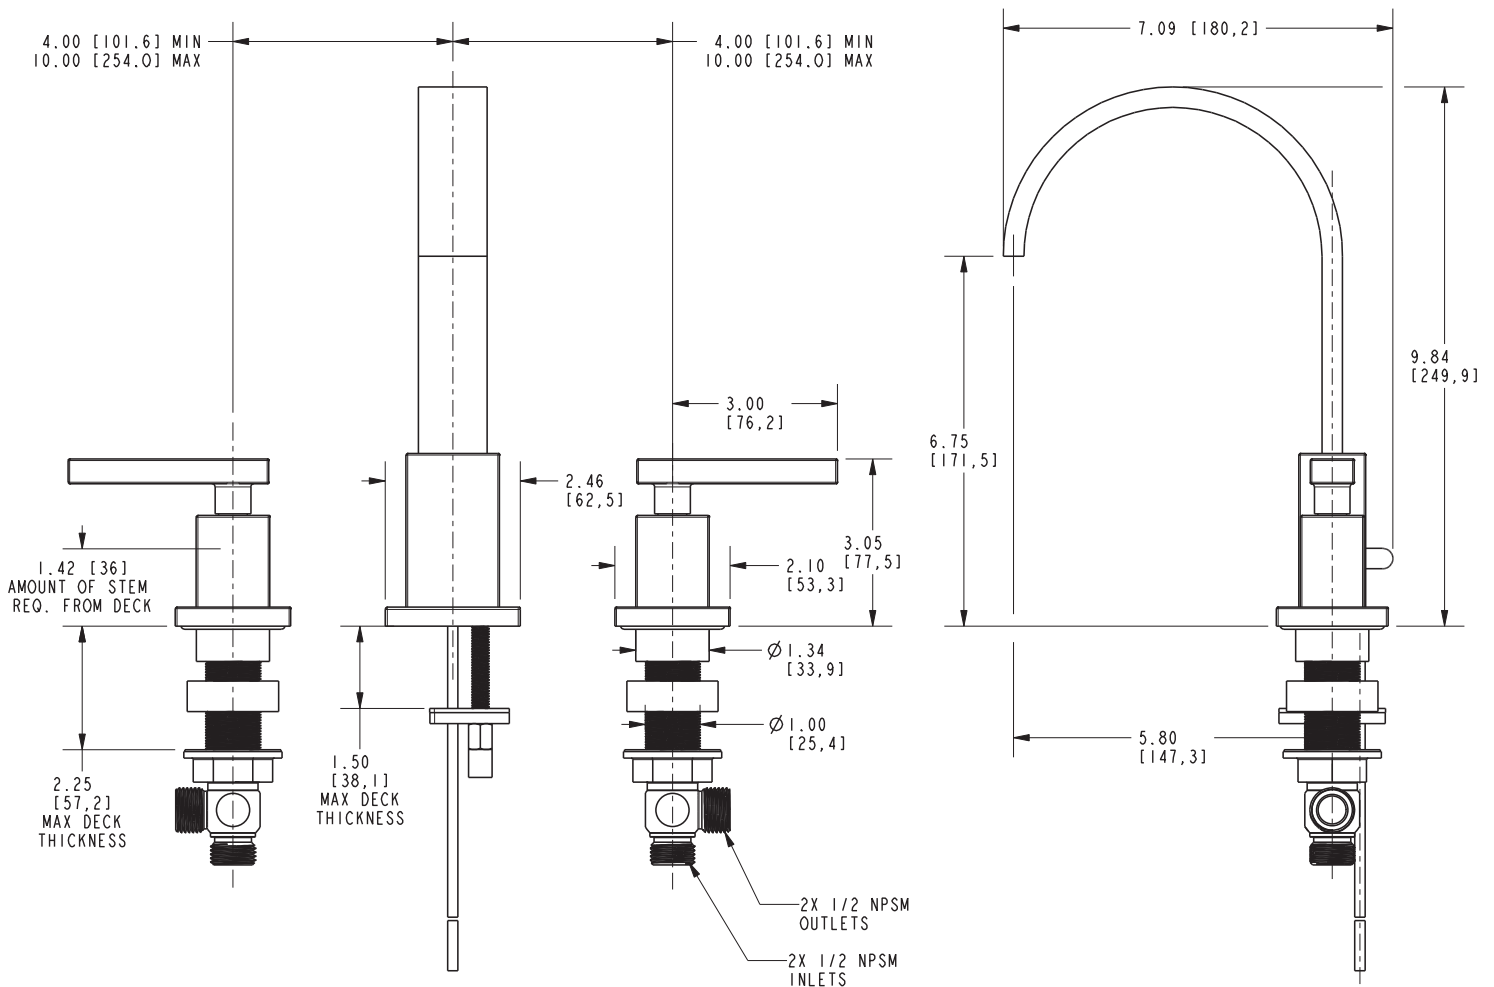

**Features**

- Solid brass construction
- Brass valve bodies
- Quarter-turn washerless ceramic disc valve cartridges
- Spout assembly with integral supply hoses
- Pop-up drain with tailpiece
- 6.75" (17.1 cm) spout height at outlet
- 5.81" (14.8 cm) spout reach (c-c)
- For 8" (20.3 cm) centers - Maximum 20" (50.8 cm)
- ADA Compliant
- 1.2 GPM (4.5 LPM) Max

**Product Specification** Add "Color / Finish" suffix to Model number, below.

The two-handle Widespread Lavatory Faucet shall be made of solid brass construction. Faucet shall incorporate a spout assembly with integral supply hoses and feature brass valve bodies with quarter-turn washerless ceramic disc valve cartridges. Faucet shall have a 1.2 gallon (4.5 liter) per minute maximum flow rate. Product shall be for 8" (20.3 cm) centers - Maximum 20" (50.8 cm). Product shall incorporate a 6.75" (17.1 cm) spout height at outlet and a 5.81" (14.8 cm) spout reach (c-c). Faucet shall include a pop-up drain with tailpiece and incorporate ADA compliant contemporary lever handles. Widespread Lavatory Faucet shall be Newport Brass Model 2040/\_\_\_\_.

## PRODUCT DIMENSIONS *(Units are in inches)*

Product Dimensions are provided for reference only. For specific product installation guidelines, please reference the Installation Instructions of the product being installed.