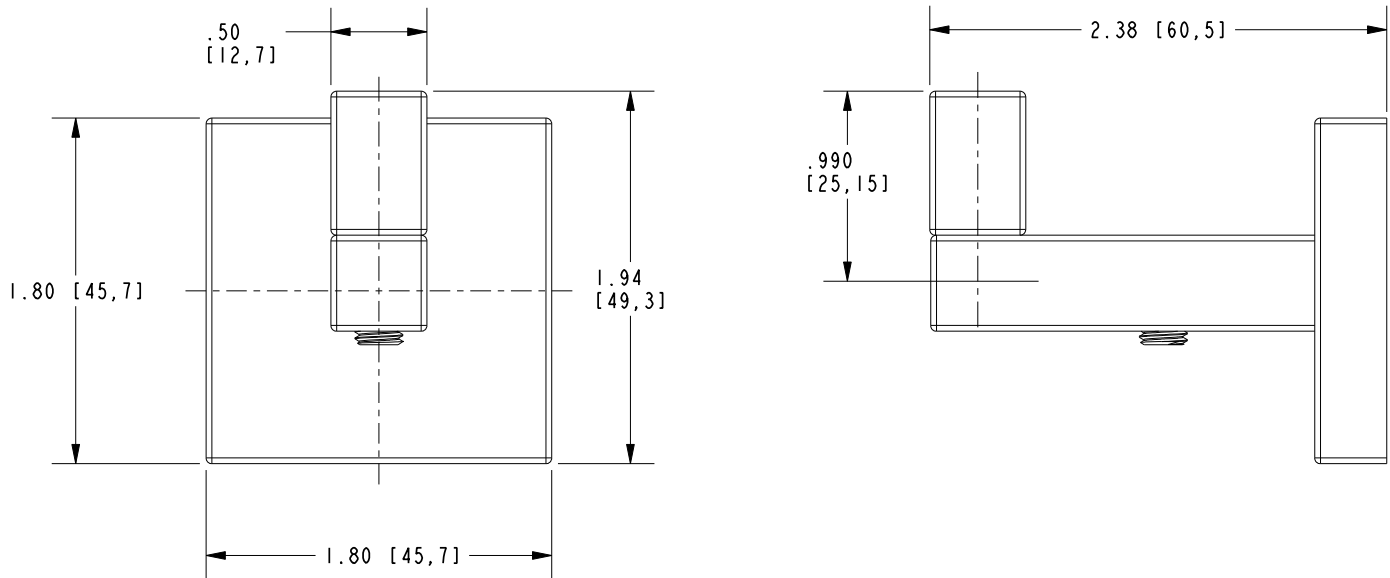

Features

Solid brass construction
Complements Skylar product series

SINGLE ROBE HOOK

2020-1650

Codes / Standards Compliance

Meets or exceeds the following at date of manufacture:

All applicable US Federal and State material regulations

2020-1650

PRODUCT DIMENSIONS *(Units are in inches)*

Product Dimensions are provided for reference only. For specific product installation guidelines, please reference the Installation Instructions of the product being installed.