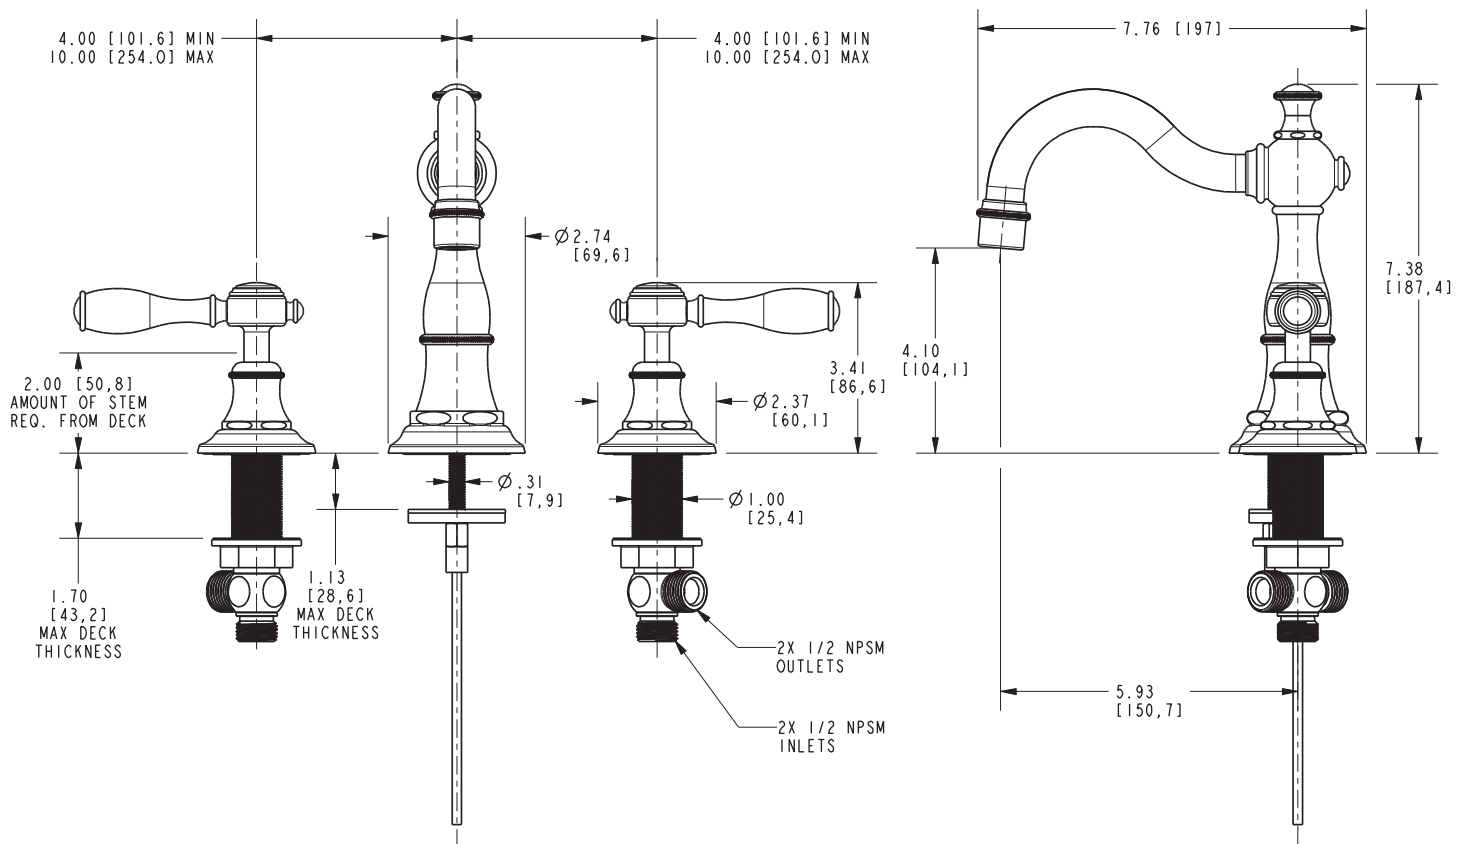

### Features

- Solid brass construction
- Brass valve bodies
- Quarter-turn washerless ceramic disc valve cartridges
- Spout assembly with integral supply hoses
- Pop-up drain with tailpiece
- 4.10" (10.4 cm) spout height at outlet
- 5.93" (15.1 cm) spout reach (c-c)
- For 8" (20.3 cm) centers - Maximum 20" (50.8 cm)
- ADA Compliant
- 1.2 GPM (4.5 LPM) Max

### Product Specification Add "Color / Finish" suffix to Model number, below.

The two-handle Widespread Lavatory Faucet shall be made of solid brass construction. Faucet shall incorporate a spout assembly with integral supply hoses and feature brass valve bodies with quarter-turn washerless ceramic disc valve cartridges. Faucet shall have a 1.2 gallon (4.5 liter) per minute maximum flow rate. Product shall be for 8" (20.3 cm) centers - Maximum 20" (50.8 cm). Product shall incorporate a 4.10" (10.4 cm) spout height at outlet and a 5.93" (15.1 cm) spout reach (c-c). Faucet shall include a pop-up drain with tailpiece and incorporate ADA compliant traditional lever handles. Widespread Lavatory Faucet shall be Newport Brass Model 1770/\_\_\_\_.

## PRODUCT DIMENSIONS *(Units are in inches)*

Product Dimensions are provided for reference only. For specific product installation guidelines, please reference the Installation Instructions of the product being installed.