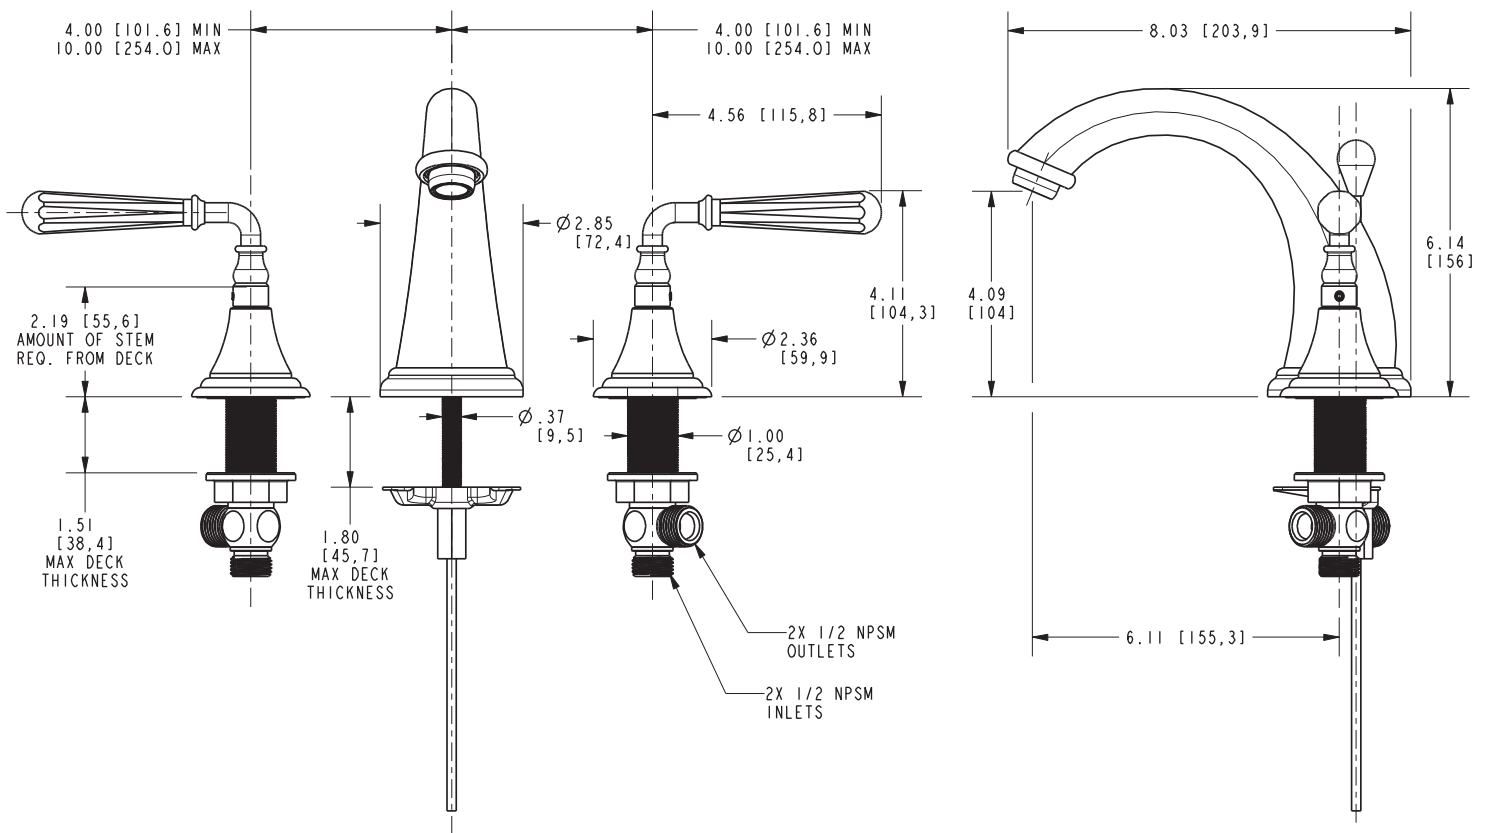

**Features**

- Solid brass construction
- Brass valve bodies
- Quarter-turn washerless ceramic disc valve cartridges
- Spout assembly with integral supply hoses
- Pop-up drain with tailpiece
- 4.09" (10.4 cm) spout height at outlet
- 6.11" (15.5 cm) spout reach (c-c)
- For 8" (20.3 cm) centers - Maximum 20" (50.8 cm)
- ADA Compliant
- 1.2 GPM (4.5 LPM) Max

**Product Specification** Add "Color / Finish" suffix to Model number, below.

The two-handle Widespread Lavatory Faucet shall be made of solid brass construction. Faucet shall incorporate a spout assembly with integral supply hoses and feature brass valve bodies with quarter-turn washerless ceramic disc valve cartridges. Faucet shall have a 1.2 gallon (4.5 liter) per minute maximum flow rate. Product shall be for 8" (20.3 cm) centers - Maximum 20" (50.8 cm). Product shall incorporate a 4.09" (10.4 cm) spout height at outlet and a 6.11" (15.5 cm) spout reach (c-c). Faucet shall include a pop-up drain with tailpiece and incorporate ADA compliant traditional lever handles. Widespread Lavatory Faucet shall be Newport Brass Model 1740/\_\_\_\_ .

## PRODUCT DIMENSIONS *(Units are in inches)*

Product Dimensions are provided for reference only. For specific product installation guidelines, please reference the Installation Instructions of the product being installed.