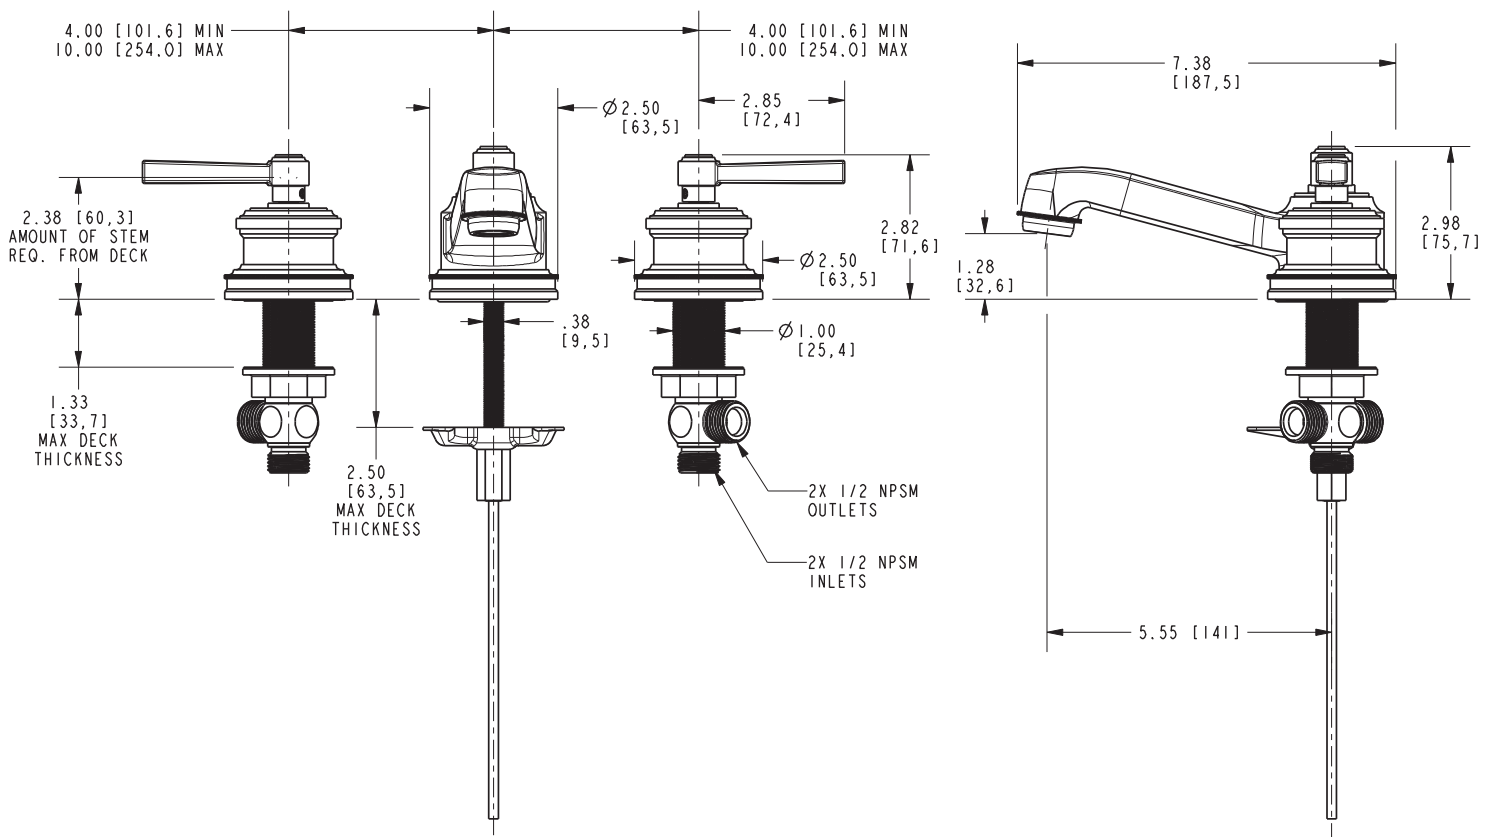

**Features**

- Solid brass construction
- Brass valve bodies
- Quarter-turn washerless ceramic disc valve cartridges
- Spout assembly with integral supply hoses
- Pop-up drain with tailpiece
- 1.28" (3.3 cm) spout height at outlet
- 5.55" (14.1 cm) spout reach (c-c)
- For 8" (20.3 cm) centers - Maximum 20" (50.8 cm)
- ADA Compliant
- 1.2 GPM (4.5 LPM) Max

**Product Specification** Add "Color / Finish" suffix to Model number, below.

The two-handle Widespread Lavatory Faucet shall be made of solid brass construction. Faucet shall incorporate a spout assembly with integral supply hoses and feature brass valve bodies with quarter-turn washerless ceramic disc valve cartridges. Faucet shall have a 1.2 gallon (4.5 liter) per minute maximum flow rate. Product shall be for 8" (20.3 cm) centers - Maximum 20" (50.8 cm). Product shall incorporate a 1.28" (3.3 cm) spout height at outlet and a 5.55" (14.1 cm) spout reach (c-c). Faucet shall include a pop-up drain with tailpiece and incorporate ADA compliant traditional lever handles. Widespread Lavatory Faucet shall be Newport Brass Model 1620/\_\_\_\_.

## PRODUCT DIMENSIONS *(Units are in inches)*

Product Dimensions are provided for reference only. For specific product installation guidelines, please reference the Installation Instructions of the product being installed.