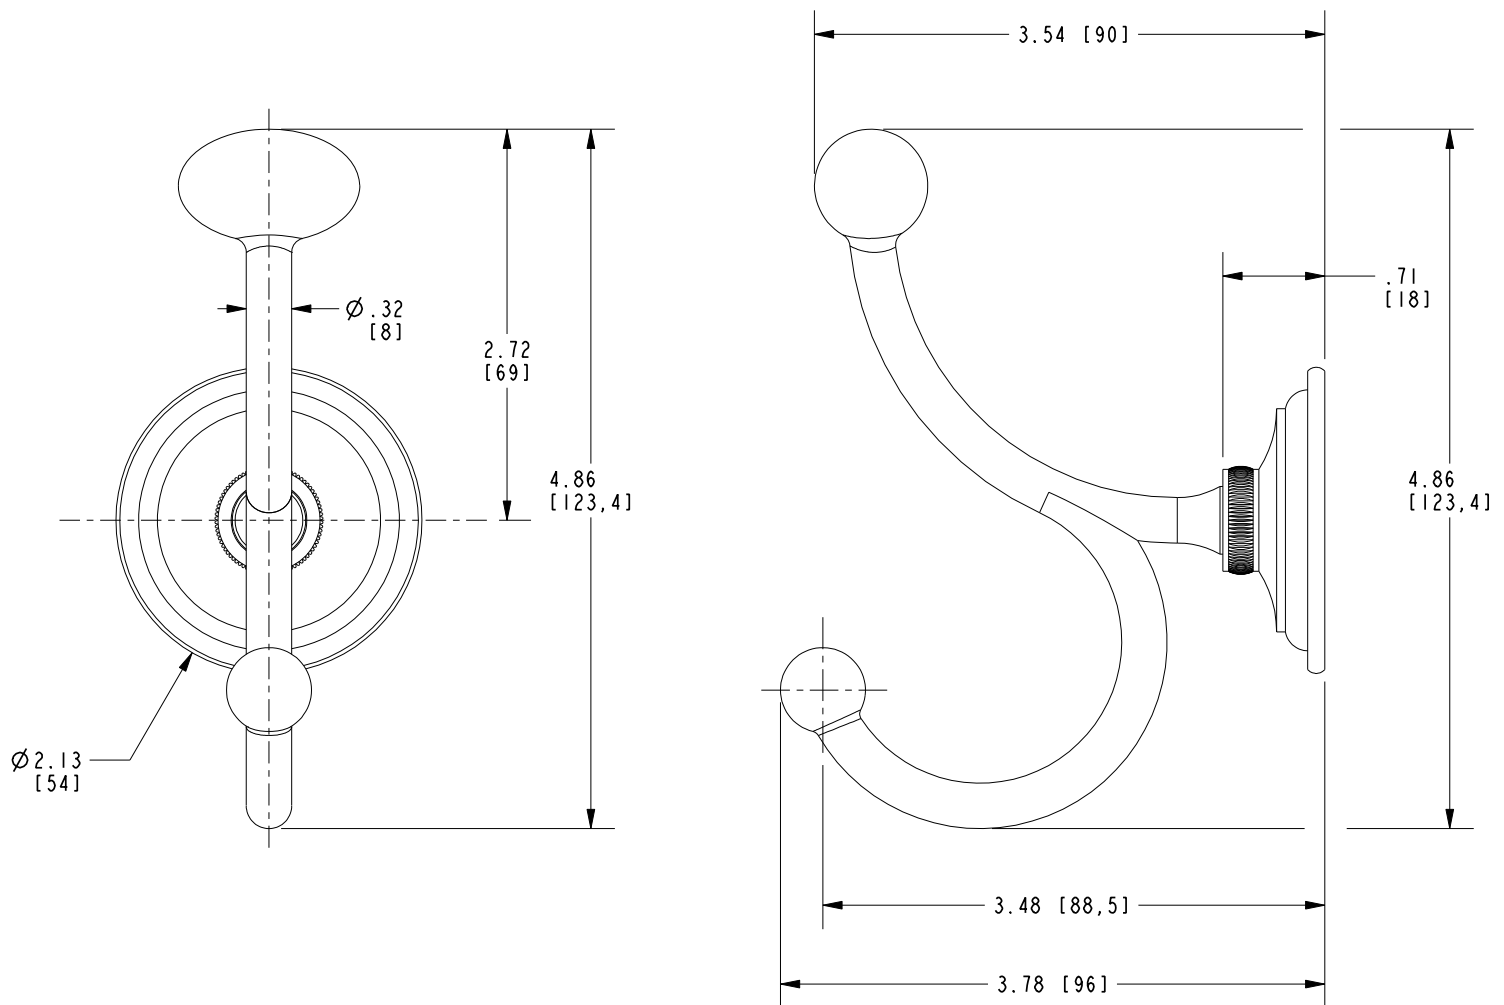

### Features

---

Solid brass construction  
Complements Miro product series

DOUBLE ROBE HOOK

## PRODUCT DIMENSIONS *(Units are in inches)*

Product Dimensions are provided for reference only. For specific product installation guidelines, please reference the Installation Instructions of the product being installed.