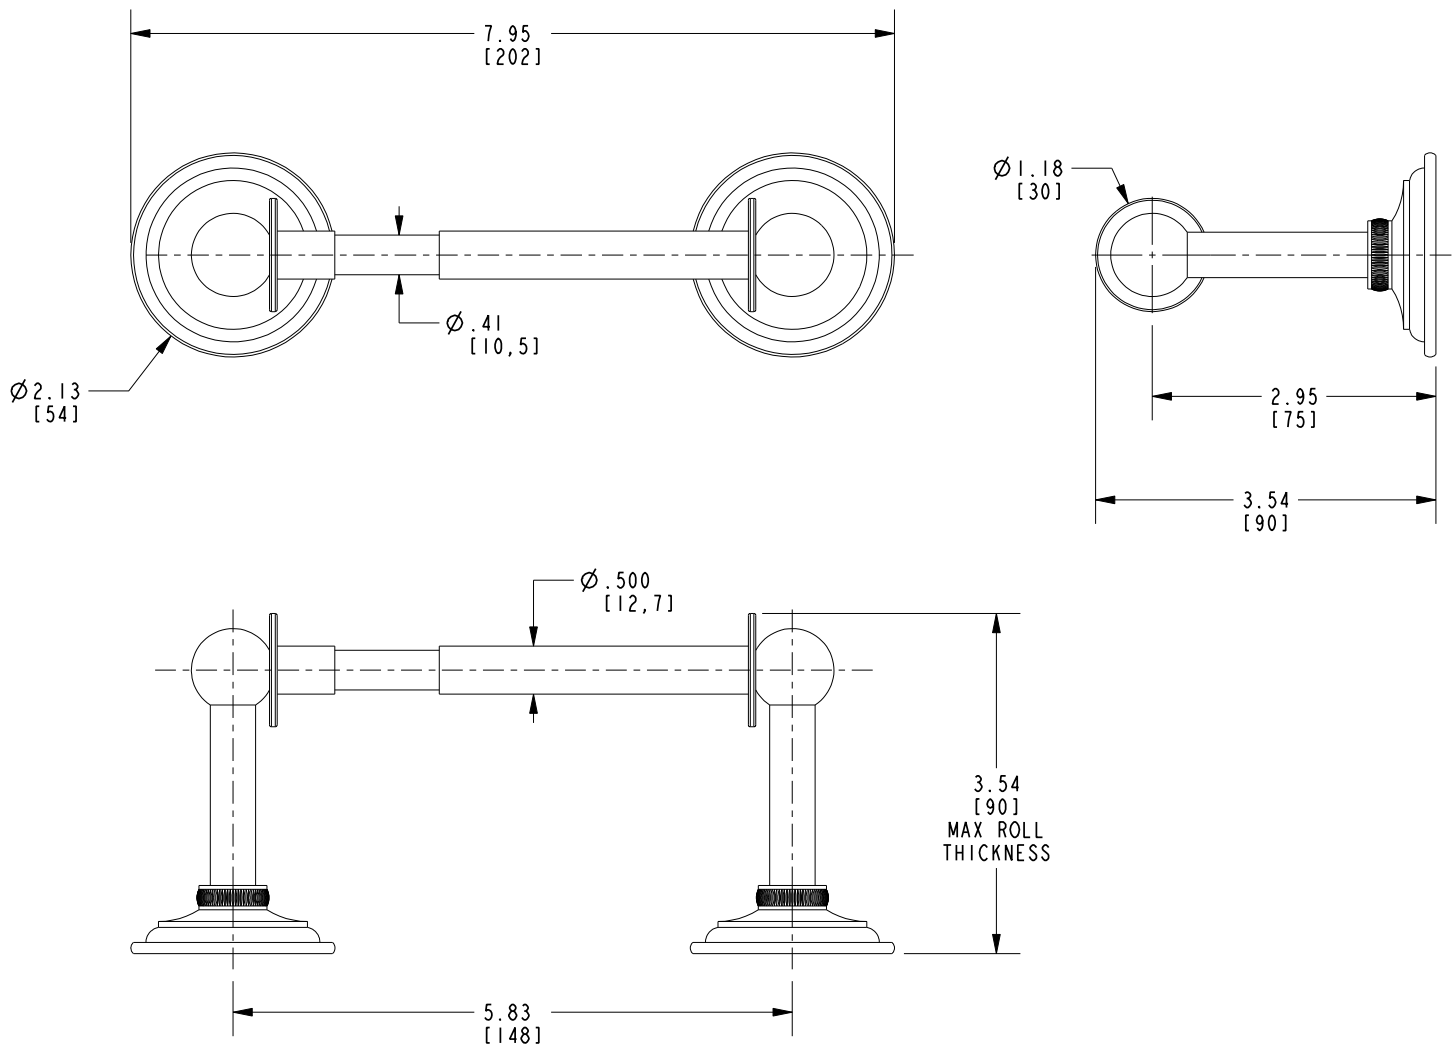

Features

Solid brass construction
Double-post design with spring-loaded, non-separating roller
Complements Miro product series

TOILET TISSUE HOLDER

1600-1500

Codes / Standards Compliance

Meets or exceeds the following at date of manufacture:

All applicable US Federal and State material regulations

1600-1500

PRODUCT DIMENSIONS *(Units are in inches)*

Product Dimensions are provided for reference only. For specific product installation guidelines, please reference the Installation Instructions of the product being installed.

TOILET TISSUE HOLDER

1600-1500

Page 2 of 2
EN- 5022
REV C

NEWPORT BRASS
Flawless Beauty. From Faucet to Finish.

t: 949.417.5207 | www.newportbrass.com
©2025 NewportBrass