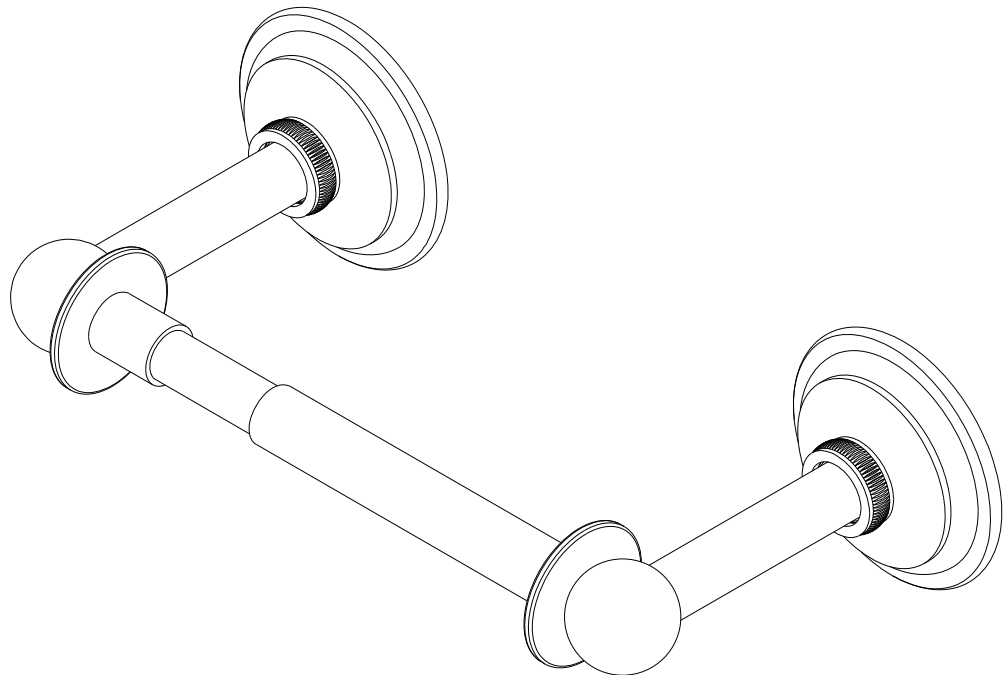

Features

Solid brass construction
Double-post design with spring-loaded, non-separating roller
Complements Miro product series

TOILET TISSUE HOLDER

1600-1500

Codes / Standards Compliance

Meets or exceeds the following at date of manufacture:

All applicable US Federal and State material regulations

1600-1500

PRODUCT DIMENSIONS *(Units are in inches)*

Product Dimensions are provided for reference only. For specific product installation guidelines, please reference the Installation Instructions of the product being installed.

TOILET TISSUE HOLDER

1600-1500

Page 2 of 2
EN- 5022
REV C

NEWPORT BRASS
Flawless Beauty. From Faucet to Finish.

t: 949.417.5207 | www.newportbrass.com
©2025 NewportBrass