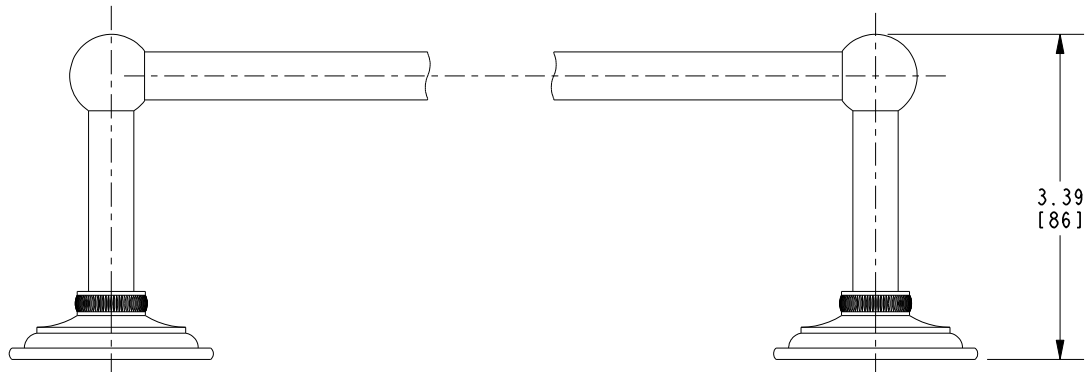

Features

Solid brass construction
Complements Miro product series

1600-1230

Codes / Standards Compliance

Meets or exceeds the following at date of manufacture:

All applicable US Federal and State material regulations

1600-1230

PRODUCT DIMENSIONS *(Units are in inches)*

Product Dimensions are provided for reference only. For specific product installation guidelines, please reference the Installation Instructions of the product being installed.