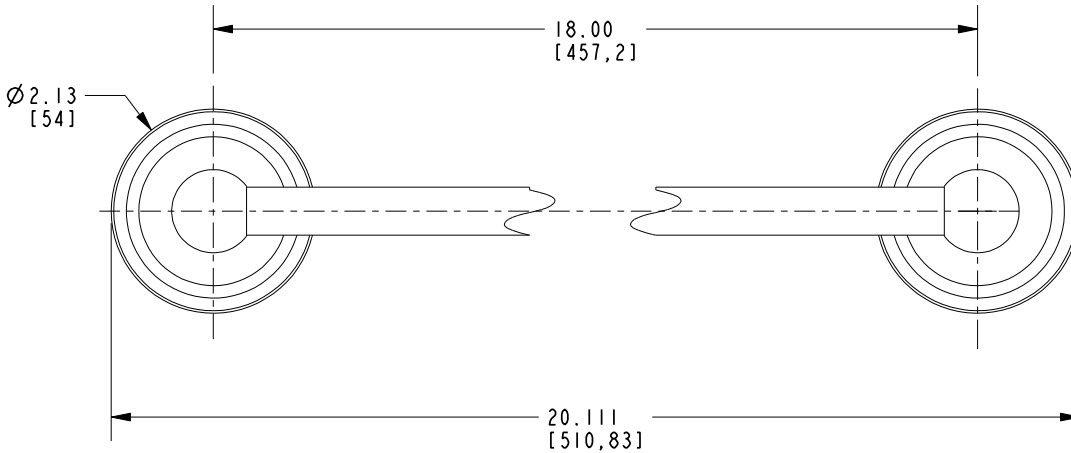

Features

Solid brass construction
Complements Miro product series

1600-1230

Codes / Standards Compliance

Meets or exceeds the following at date of manufacture:

All applicable US Federal and State material regulations

1600-1230

PRODUCT DIMENSIONS *(Units are in inches)*

Product Dimensions are provided for reference only. For specific product installation guidelines, please reference the Installation Instructions of the product being installed.