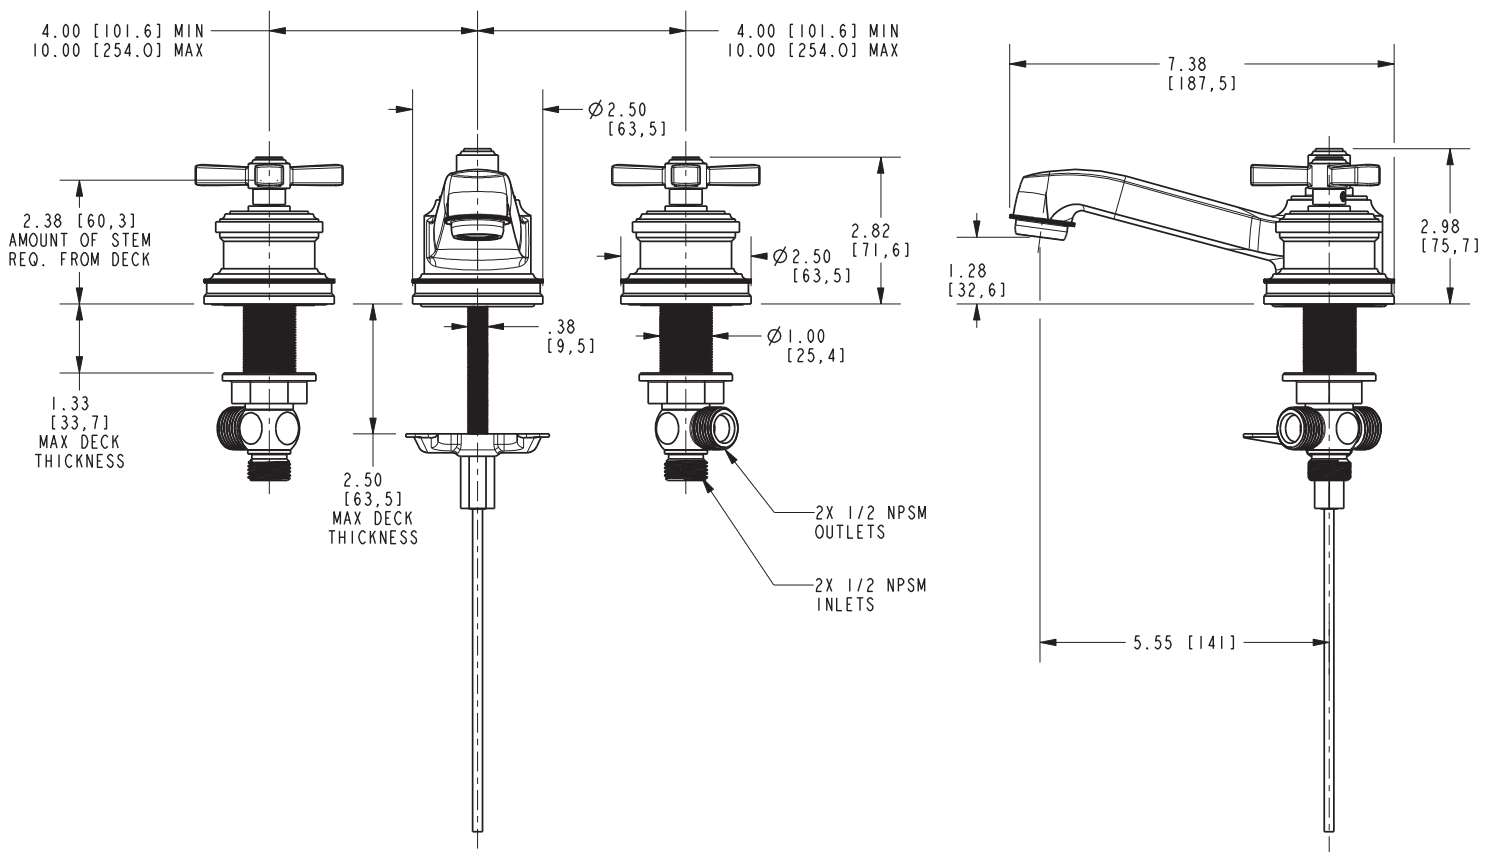

**Features**

- Solid brass construction
- Brass valve bodies
- Quarter-turn washerless ceramic disc valve cartridges
- Spout assembly with integral supply hoses
- Pop-up drain with tailpiece
- 1.28" (3.3 cm) spout height at outlet
- 5.55" (14.1 cm) spout reach (c-c)
- For 8" (20.3 cm) centers - Maximum 20" (50.8 cm)
- ADA Compliant
- 1.2 GPM (4.5 LPM) Max

**Product Specification** Add "Color / Finish" suffix to Model number, below.

The two-handle Widespread Lavatory Faucet shall be made of solid brass construction. Faucet shall incorporate a spout assembly with integral supply hoses and feature brass valve bodies with quarter-turn washerless ceramic disc valve cartridges. Faucet shall have a 1.2 gallon (4.5 liter) per minute maximum flow rate. Product shall be for 8" (20.3 cm) centers - Maximum 20" (50.8 cm). Product shall incorporate a 1.28" (3.3 cm) spout height at outlet and a 5.55" (14.1 cm) spout reach (c-c). Faucet shall include a pop-up drain with tailpiece and incorporate ADA compliant traditional cross handles. Widespread Lavatory Faucet shall be Newport Brass Model 1600/\_\_\_\_ .

## PRODUCT DIMENSIONS *(Units are in inches)*

Product Dimensions are provided for reference only. For specific product installation guidelines, please reference the Installation Instructions of the product being installed.