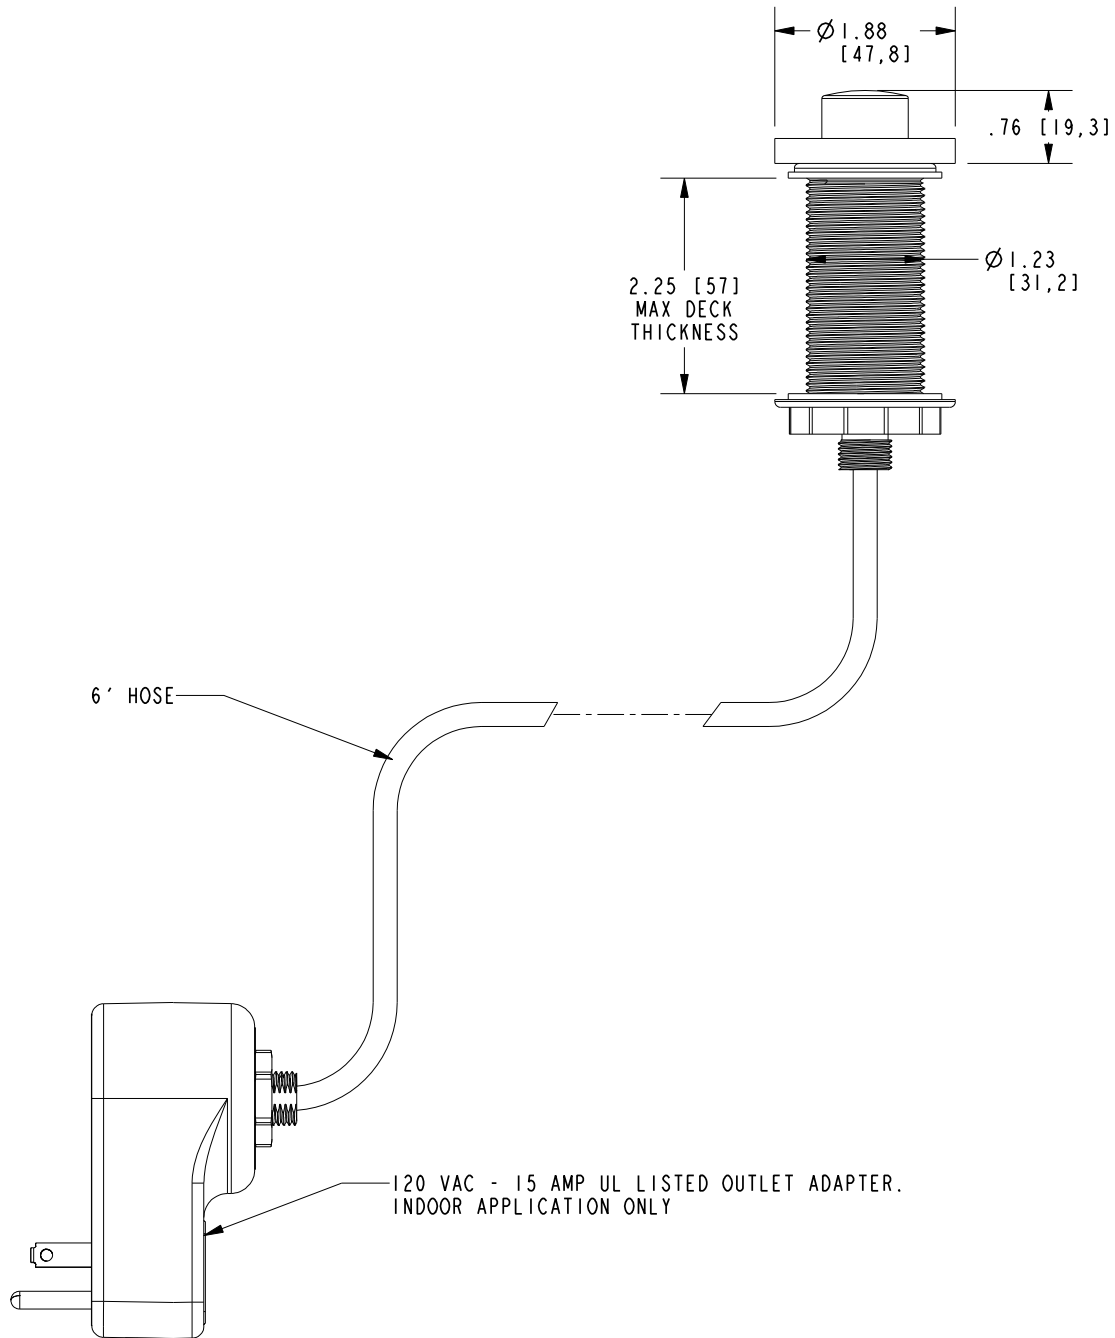

NEWPORT BRASS

EAST LINEAR

AIR ACTIVATED DISPOSER SWITCH

1500-5811

Features

- Solid brass construction trim
- Soft touch air activated
- 6' supply air hose
- UL listed 120 VAC-15 amp indoor use only outlet adapter
- .76" (1.9 cm) trim height
- 1.88" (4.8 cm) trim diameter
- Complements East Linear Series

Codes / Standards Compliance

Meets or exceeds the following at date of manufacture:

- All applicable US Federal and State material regulations

NEWPORT BRASS

PRODUCT DIMENSIONS *(Units are in inches)*

Product Dimensions are provided for reference only. For specific product installation guidelines, please reference the Installation Instructions of the product being installed.

AIR ACTIVATED DISPOSER SWITCH

1500-5811