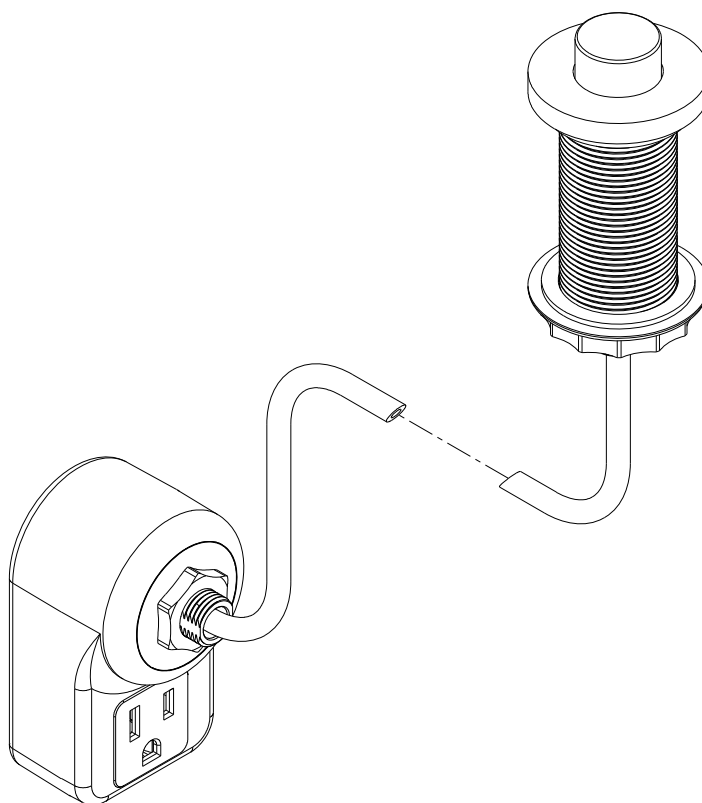

NEWPORT BRASS

EAST LINEAR

AIR ACTIVATED DISPOSER SWITCH

1500-5811

Features

- Solid brass construction trim
- Soft touch air activated
- 6' supply air hose
- UL listed 120 VAC-15 amp indoor use only outlet adapter
- .76" (1.9 cm) trim height
- 1.88" (4.8 cm) trim diameter
- Complements East Linear Series

Codes / Standards Compliance

Meets or exceeds the following at date of manufacture:

- All applicable US Federal and State material regulations

NEWPORT BRASS

PRODUCT DIMENSIONS *(Units are in inches)*

Product Dimensions are provided for reference only. For specific product installation guidelines, please reference the Installation Instructions of the product being installed.

AIR ACTIVATED DISPOSER SWITCH

1500-5811