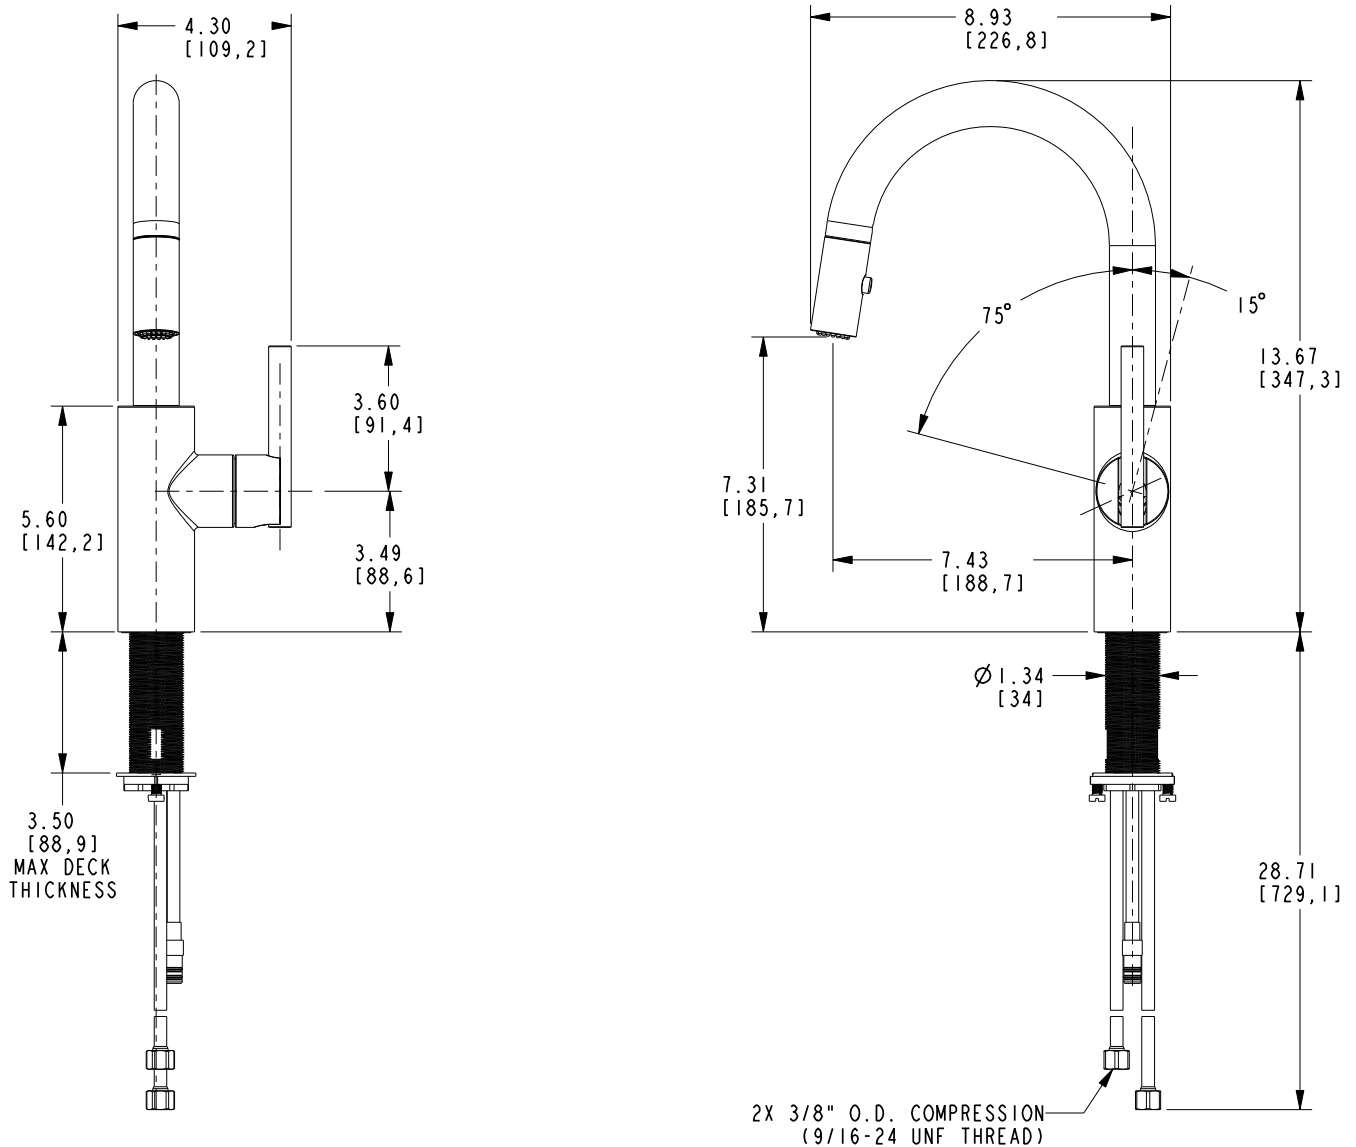

1500-5223

PRODUCT DIMENSIONS (Units are in inches)

Product Dimensions are provided for reference only. For specific product installation guidelines, please reference the Installation Instructions of the product being installed.

PULL-DOWN PREP SINK / BAR FAUCET

1500-5223

Page 2 of 2
EN- 5002
REVT

NEWPORT BRASS
Flawless Beauty. From Faucet to Finish.

t: 949.417.5207 | www.newportbrass.com
©2025 NewportBrass