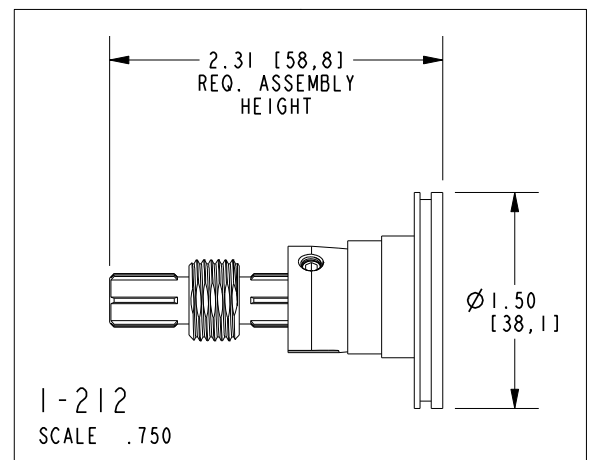

Features

Solid brass construction
Complements Amisa product series

DOUBLE ROBE HOOK

15-13

Codes / Standards Compliance

Meets or exceeds the following at date of manufacture:

All applicable US Federal and State material regulations

15-13

PRODUCT DIMENSIONS (Units are in inches)

Product Dimensions are provided for reference only. For specific product installation guidelines, please reference the Installation Instructions of the product being installed.

DOUBLE ROBE HOOK

15-13

Page 2 of 2
EN- 5024
REV C

NEWPORT BRASS
Flawless Beauty. From Faucet to Finish.

t: 949.417.5207 | www.newportbrass.com
©2025 NewportBrass