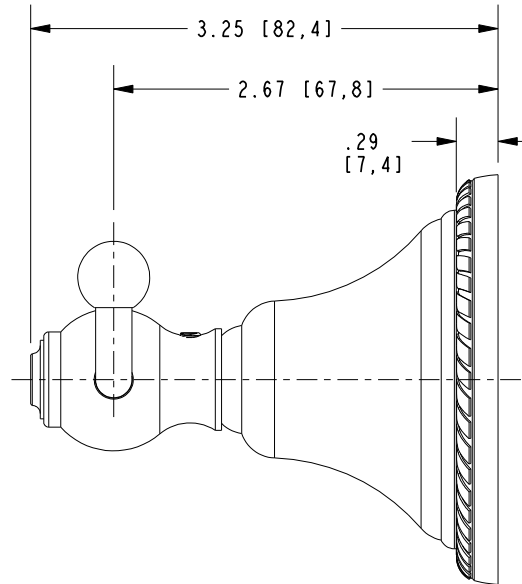

Features

Solid brass construction
Complements Amisa product series

DOUBLE ROBE HOOK

15-13

Codes / Standards Compliance

Meets or exceeds the following at date of manufacture:

All applicable US Federal and State material regulations

15-13

PRODUCT DIMENSIONS (Units are in inches)

Product Dimensions are provided for reference only. For specific product installation guidelines, please reference the Installation Instructions of the product being installed.

DOUBLE ROBE HOOK

15-13

Page 2 of 2
EN- 5024
REV C

NEWPORT BRASS
Flawless Beauty. From Faucet to Finish.

t: 949.417.5207 | www.newportbrass.com
©2025 NewportBrass