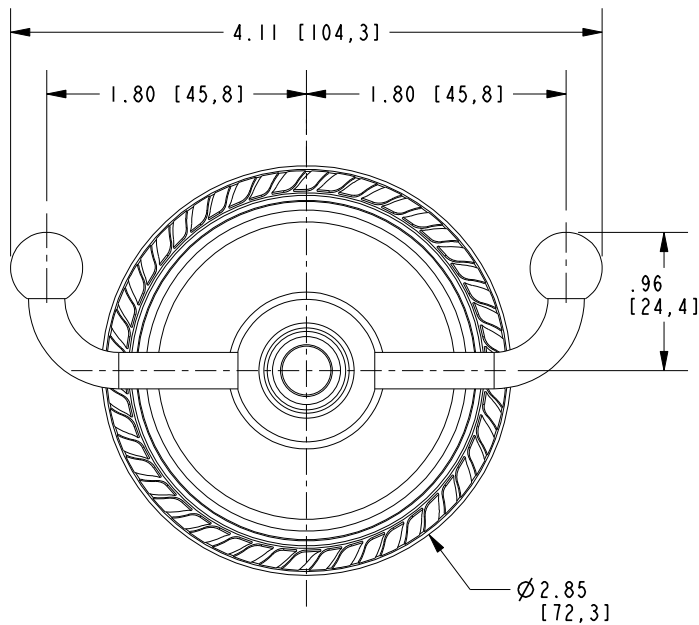

Features

Solid brass construction
Complements Amisa product series

DOUBLE ROBE HOOK

15-13

Codes / Standards Compliance

Meets or exceeds the following at date of manufacture:

All applicable US Federal and State material regulations

15-13

PRODUCT DIMENSIONS (Units are in inches)

Product Dimensions are provided for reference only. For specific product installation guidelines, please reference the Installation Instructions of the product being installed.

DOUBLE ROBE HOOK

15-13

Page 2 of 2
EN- 5024
REV C

NEWPORT BRASS
Flawless Beauty. From Faucet to Finish.

t: 949.417.5207 | www.newportbrass.com
©2025 NewportBrass