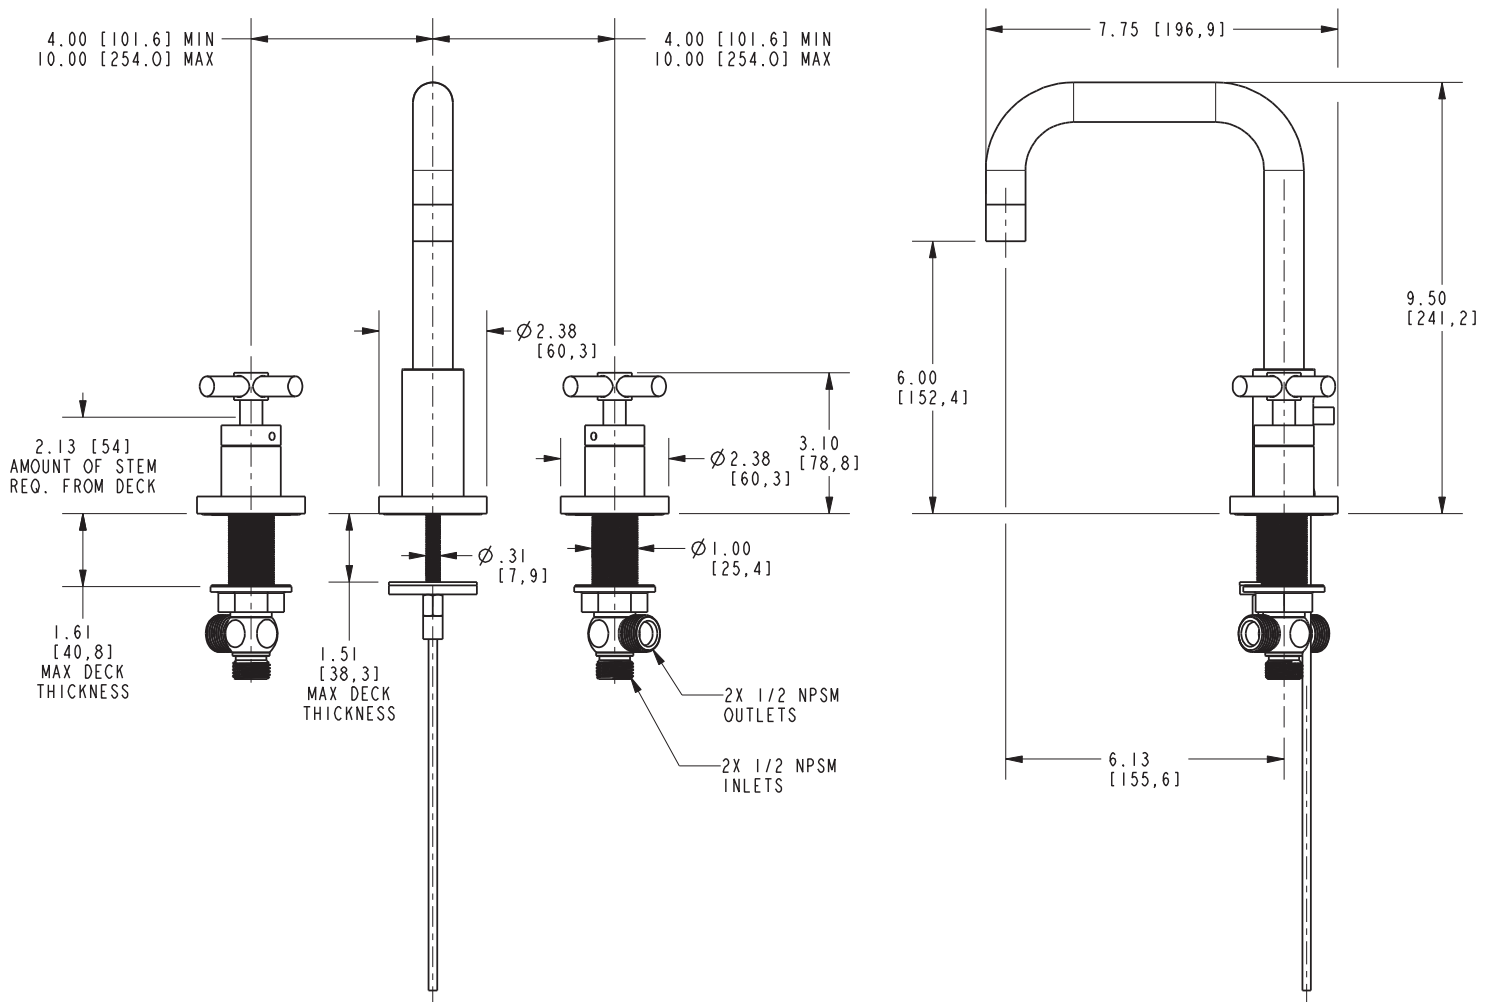

EAST SQUARE

Features

- Solid brass construction
- Brass valve bodies
- Quarter-turn washerless
- ceramic disc valve cartridges
- Spout assembly with integral supply hoses
- Pop-up drain with tailpiece
- 6.00" (15.2 cm) spout height at outlet
- 6.13" (15.6 cm) spout reach (c-c)
- For 8" (20.3 cm) centers - Maximum 20" (50.8 cm)
- ADA Compliant
- 1.2 GPM (4.5 LPM) Max

Product Specification Add "Color / Finish" suffix to Model number, below.

The two-handle Widespread Lavatory Faucet shall be made of solid brass construction. Faucet shall incorporate a spout assembly with integral supply hoses and feature brass valve bodies with quarter-turn washerless ceramic disc valve cartridges. Faucet shall have a 1.2 gallon (4.5 liter) per minute maximum flow rate. Product shall be for 8" (20.3 cm) centers - Maximum 20" (50.8 cm). Product shall incorporate a 6.00" (15.2 cm) spout height at outlet and a 6.13" (15.6 cm) spout reach (c-c). Faucet shall include a pop-up drain with tailpiece and incorporate ADA compliant contemporary cross handles. Widespread Lavatory Faucet shall be Newport Brass Model 1400/____.

1400

PRODUCT DIMENSIONS *(Units are in inches)*

Product Dimensions are provided for reference only. For specific product installation guidelines, please reference the Installation Instructions of the product being installed.

East Square Widespread Lavatory Faucet 1400