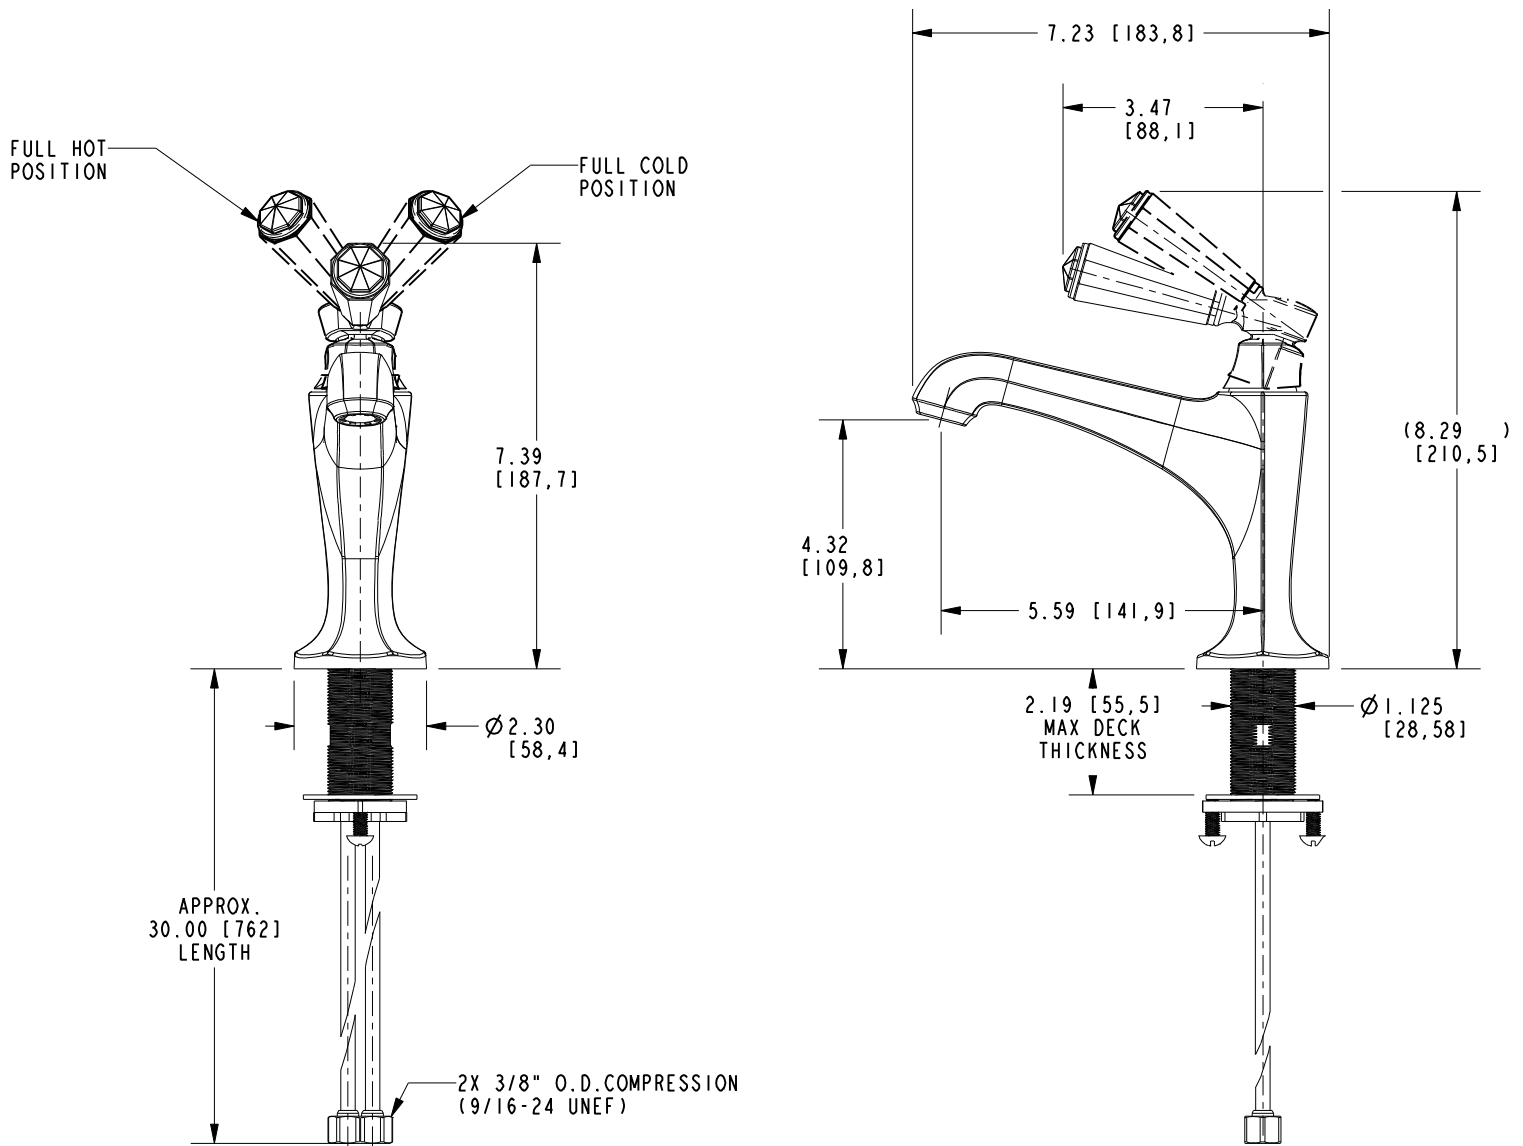

METROPOLE

Features

SINGLE HOLE FAUCET WITH CRYSTAL HANDLE

Solid brass construction
Forged brass body with top-mounted crystal handle
Euro-motion ceramic disc 25 mm valve cartridge
Spout assembly with integral supply hoses
Push pop-up drain with tailpiece
4.32" (11.0 cm) spout height at outlet
5.59" (14.2 cm) spout reach (c-c)
For single hole configurations
ADA Compliant
1.2 GPM (4.5 LPM) Max

1233

PRODUCT DIMENSIONS *(Units are in inches)*

Product Dimensions are provided for reference only. For specific product installation guidelines, please reference the Installation Instructions of the product being installed.