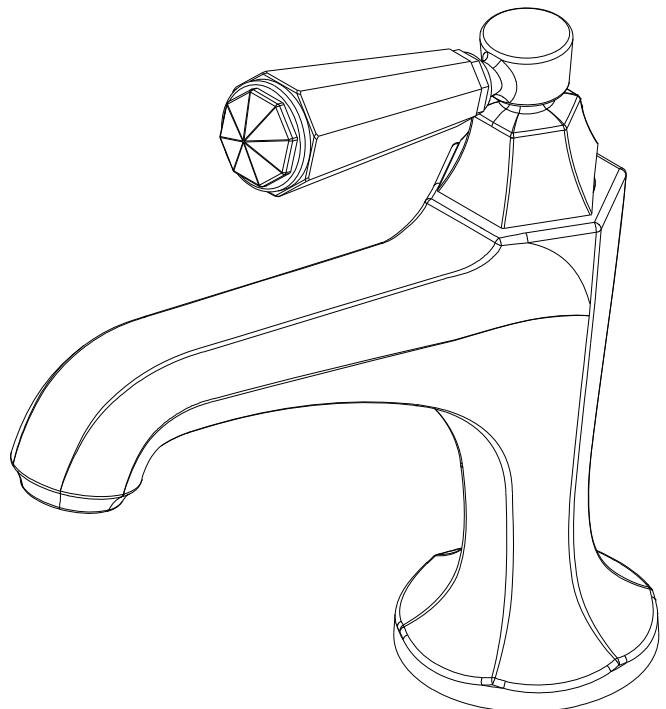

METROPOLE

Features

SINGLE HOLE FAUCET WITH CRYSTAL HANDLE

Solid brass construction
Forged brass body with top-mounted crystal handle
Euro-motion ceramic disc 25 mm valve cartridge
Spout assembly with integral supply hoses
Push pop-up drain with tailpiece
4.32" (11.0 cm) spout height at outlet
5.59" (14.2 cm) spout reach (c-c)
For single hole configurations
ADA Compliant
1.2 GPM (4.5 LPM) Max

1233

Codes / Standards Compliance

Meets or exceeds the following at date of manufacture:

ASME A112.18.1/CSA B125.1
IAPMO/cUPC
NSF/ANSI/CAN 61, SECTION 9
NSF/ANSI 372
IPC
ADA & ICC/ANSI A117.1
Energy Policy Act of 1992
EPA WaterSense
California Energy Commission
All applicable US Federal and State material regulations