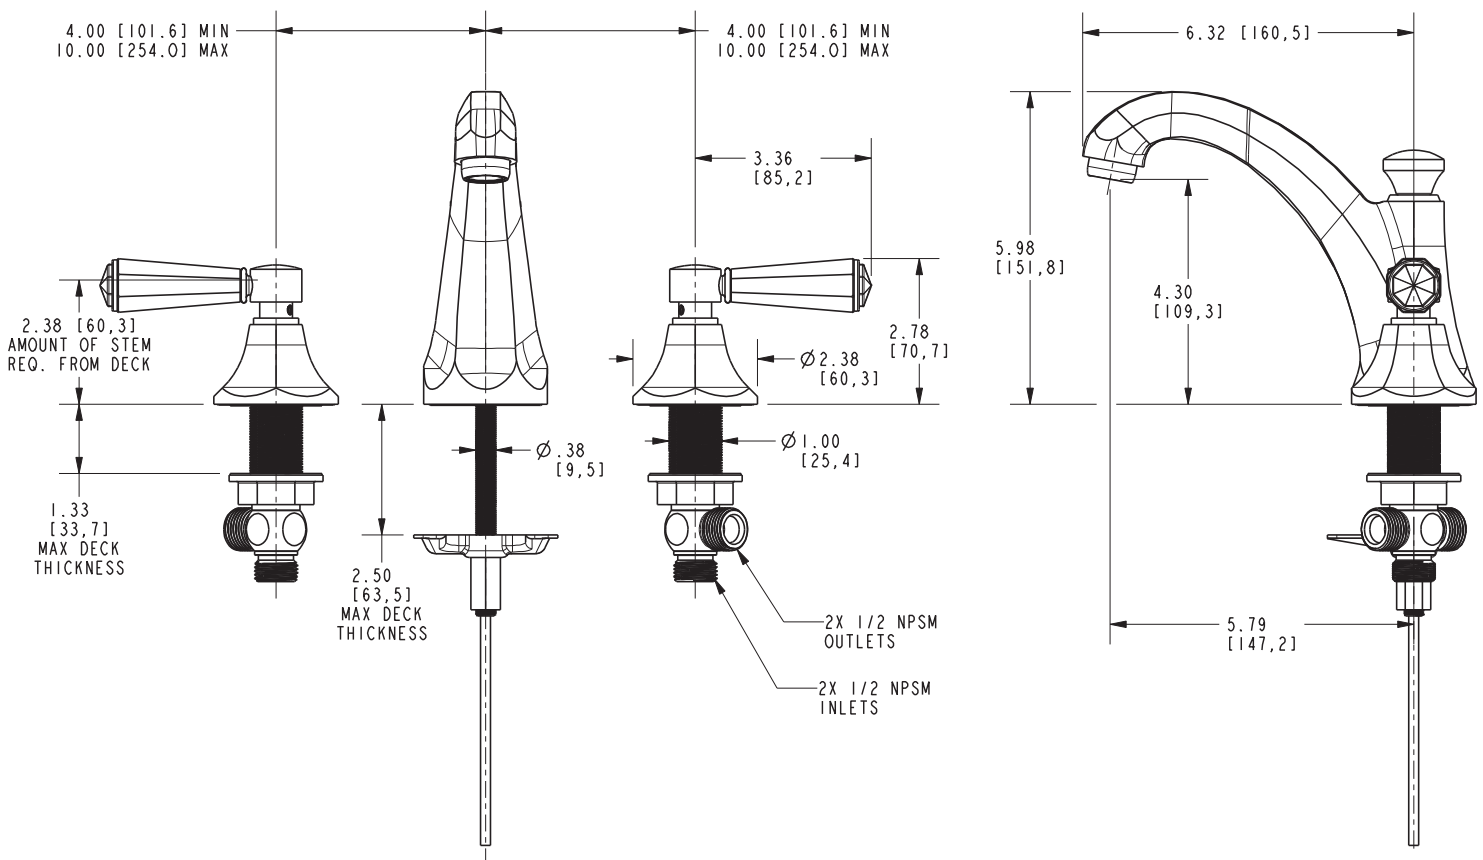

## Features

- Solid brass construction
- Brass valve bodies
- Quarter-turn washerless ceramic disc valve cartridges
- Spout assembly with integral supply hoses
- Pop-up drain with tailpiece
- 4.30" (10.9 cm) spout height at outlet
- 5.79" (14.7 cm) spout reach (c-c)
- For 8" (20.3 cm) centers - Maximum 20" (50.8 cm)
- ADA Compliant
- 1.2 GPM (4.5 LPM) Max

## Specified Model

Model	Description	Colors   Finishes
1230C	Widespread Lavatory Faucet	<input type="checkbox"/> 10B <input type="checkbox"/> 15 <input type="checkbox"/> 15S <input type="checkbox"/> 26 <input type="checkbox"/> Other

## Product Specification Add "Color / Finish" suffix to Model number, below.

The two-handle Widespread Lavatory Faucet shall be made of solid brass construction. Faucet shall incorporate a spout assembly with integral supply hoses and feature brass valve bodies with quarter-turn washerless ceramic disc valve cartridges. Faucet shall have a 1.2 gallon (4.5 liter) per minute maximum flow rate. Product shall be for 8" (20.3 cm) centers - Maximum 20" (50.8 cm). Product shall incorporate a 4.30" (10.9 cm) spout height at outlet and a 5.79" (14.7 cm) spout reach (c-c). Faucet shall include a pop-up drain with tailpiece and incorporate ADA compliant crystal lever handles. Widespread Lavatory Faucet shall be Newport Brass Model 1230C/\_\_\_\_ .

## PRODUCT DIMENSIONS *(Units are in inches)*

Product Dimensions are provided for reference only. For specific product installation guidelines, please reference the Installation Instructions of the product being installed.