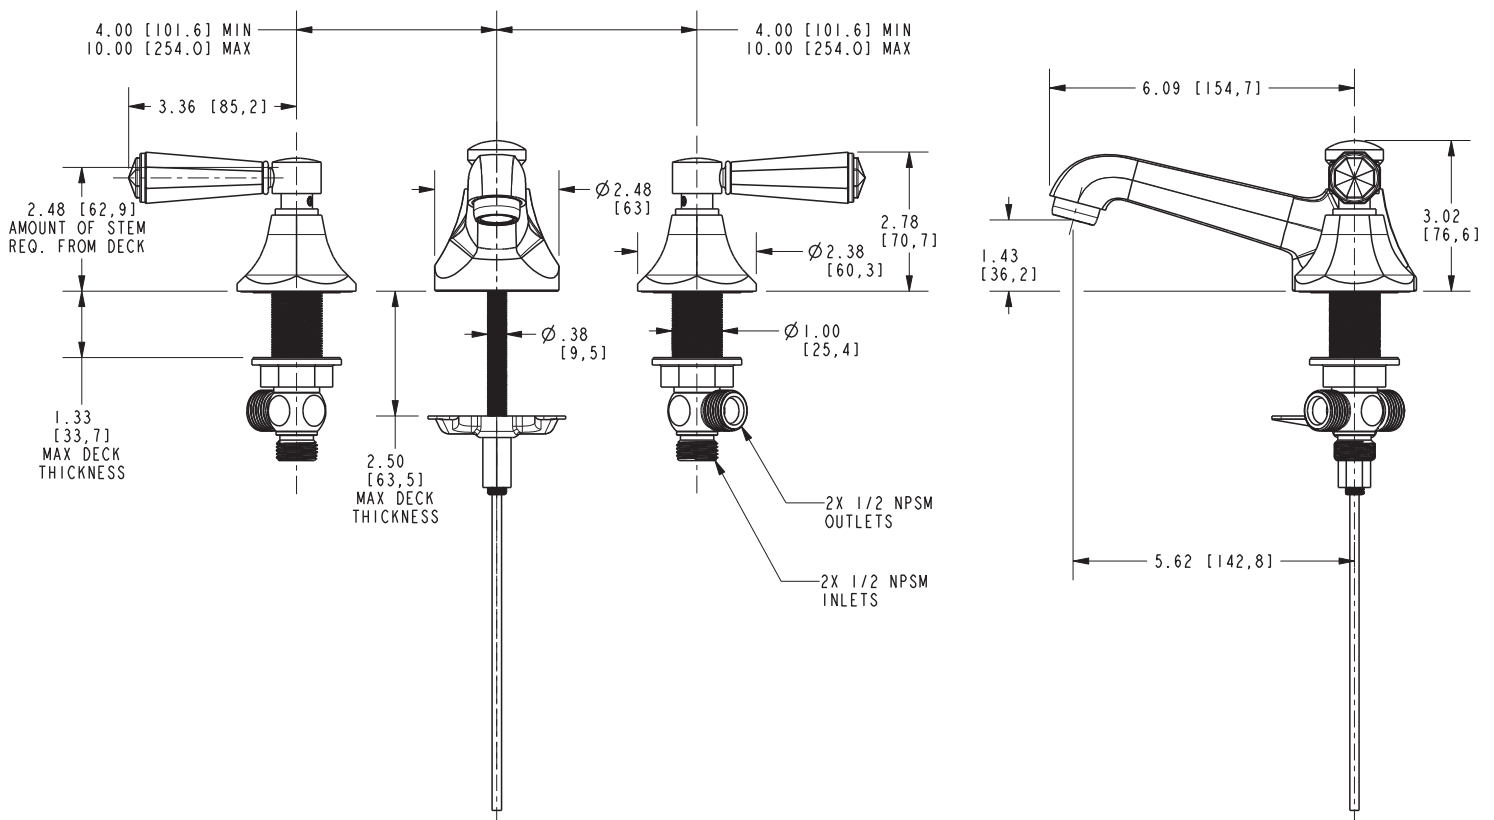

METROPOLE

Widespread Lavatory Faucet **1230**

Features

- Solid brass construction
- Brass valve bodies
- Quarter-turn washerless ceramic disc valve cartridges
- Spout assembly with integral supply hoses
- Pop-up drain with tailpiece
- 1.43" (3.7 cm) spout height at outlet
- 5.62" (14.3 cm) spout reach (c-c)
- For 8" (20.3 cm) centers - Maximum 20" (50.8 cm)
- ADA Compliant
- 1.2 GPM (4.5 LPM) Max

Model	Description	Colors Finishes
1230	Widespread Lavatory Faucet	<input type="checkbox"/> 10B <input type="checkbox"/> 15 <input type="checkbox"/> 15S <input type="checkbox"/> 26 <input type="checkbox"/> Other

Product Specification Add "Color / Finish" suffix to Model number, below.

The two-handle Widespread Lavatory Faucet shall be made of solid brass construction. Faucet shall incorporate a spout assembly with integral supply hoses and feature brass valve bodies with quarter-turn washerless ceramic disc valve cartridges. Faucet shall have a 1.2 gallon (4.5 liter) per minute maximum flow rate. Product shall be for 8" (20.3 cm) centers - Maximum 20" (50.8 cm). Product shall incorporate a 1.43" (3.7 cm) spout height at outlet and a 5.62" (14.3 cm) spout reach (c-c). Faucet shall include a pop-up drain with tailpiece and incorporate ADA compliant crystal lever handles. Widespread Lavatory Faucet shall be Newport Brass Model 1230/____.

1230

PRODUCT DIMENSIONS *(Units are in inches)*

Product Dimensions are provided for reference only. For specific product installation guidelines, please reference the Installation Instructions of the product being installed.