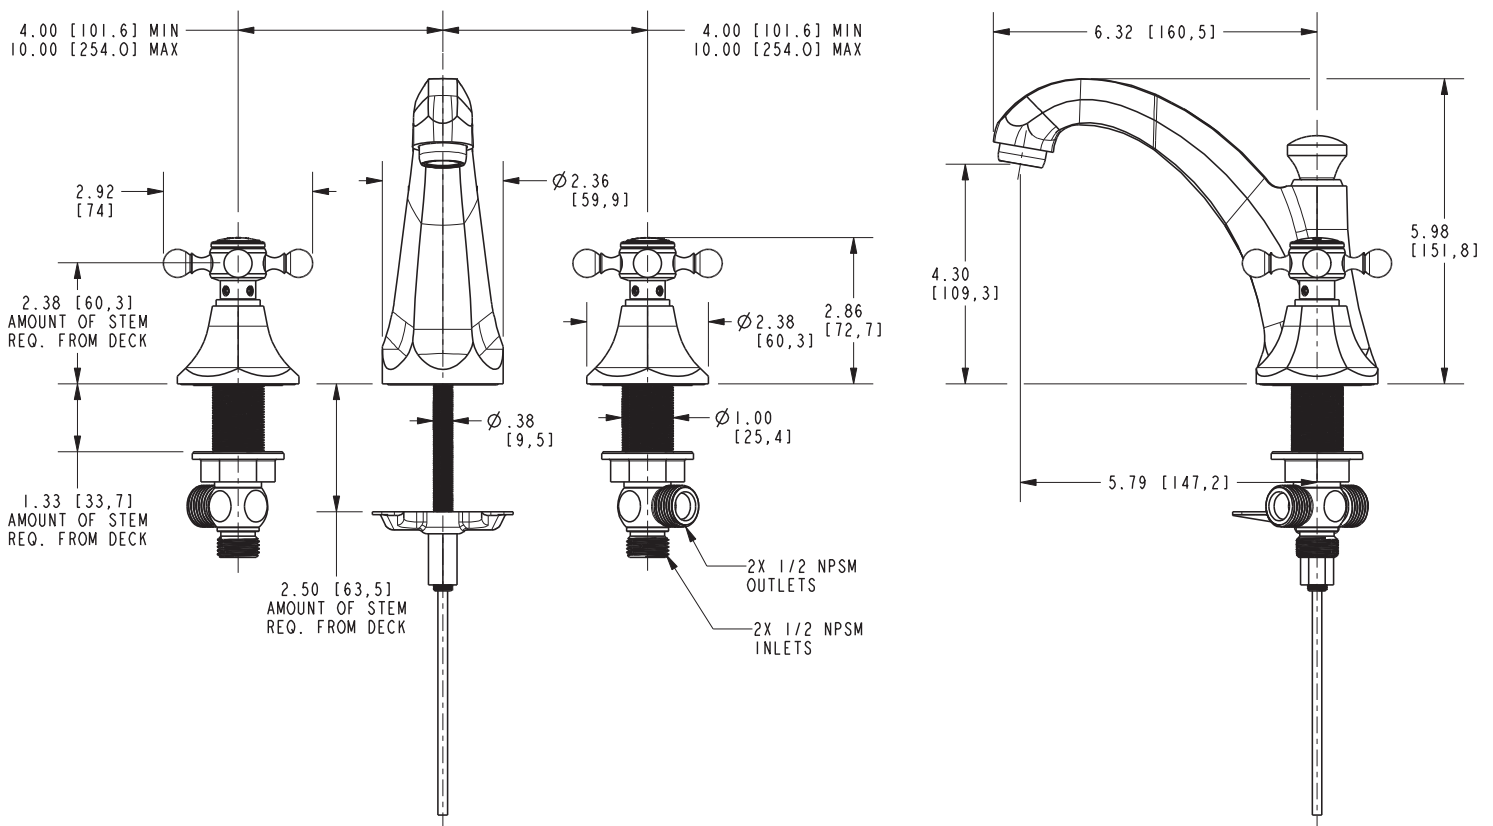

METROPOLE

Features

- Solid brass construction
- Brass valve bodies
- Quarter-turn washerless ceramic disc valve cartridges
- Spout assembly with integral supply hoses
- Pop-up drain with tailpiece
- 4.30" (10.9 cm) spout height at outlet
- 5.79" (14.7 cm) spout reach (c-c)
- For 8" (20.3 cm) centers - Maximum 20" (50.8 cm)
- ADA Compliant
- 1.2 GPM (4.5 LPM) Max

Model	Description	Colors Finishes
1220C	Widespread Lavatory Faucet	<input type="checkbox"/> 10B <input type="checkbox"/> 15 <input type="checkbox"/> 15S <input type="checkbox"/> 26 <input type="checkbox"/> Other

Product Specification Add "Color / Finish" suffix to Model number, below.

The two-handle Widespread Lavatory Faucet shall be made of solid brass construction. Faucet shall incorporate a spout assembly with integral supply hoses and feature brass valve bodies with quarter-turn washerless ceramic disc valve cartridges. Faucet shall have a 1.2 gallon (4.5 liter) per minute maximum flow rate. Product shall be for 8" (20.3 cm) centers - Maximum 20" (50.8 cm). Product shall incorporate a 4.30" (10.9 cm) spout height at outlet and a 5.79" (14.7 cm) spout reach (c-c). Faucet shall include a pop-up drain with tailpiece and incorporate ADA compliant traditional lever handles. Widespread Lavatory Faucet shall be Newport Brass Model 1220C/____ .

1220C

PRODUCT DIMENSIONS *(Units are in inches)*

Product Dimensions are provided for reference only. For specific product installation guidelines, please reference the Installation Instructions of the product being installed.