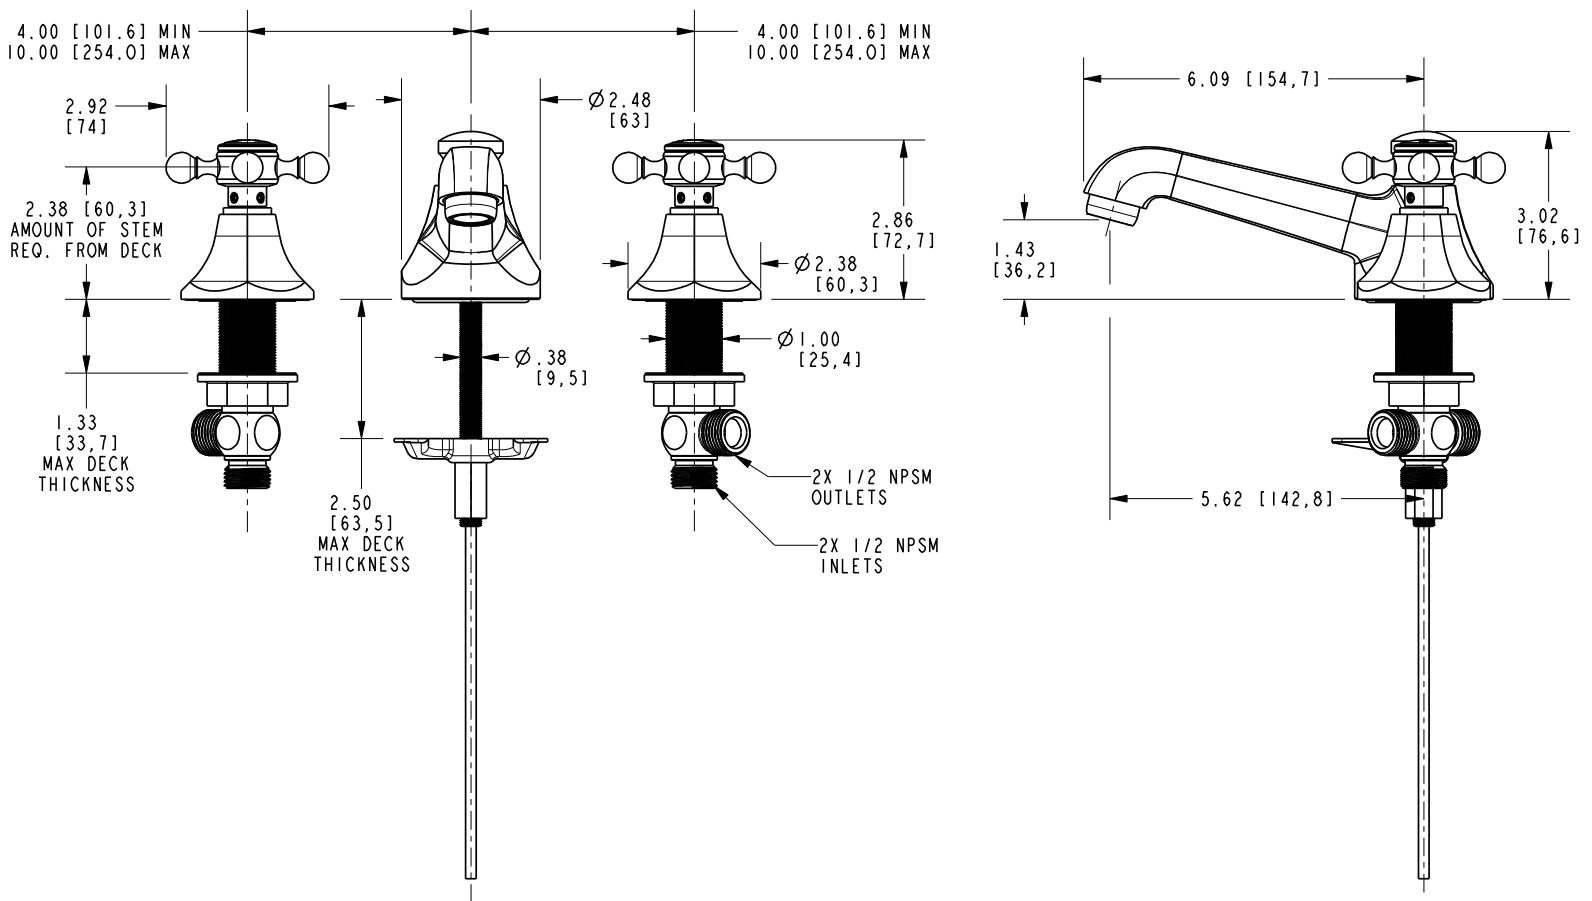

METROPOLE

Features

- Solid brass construction
- Brass valve bodies
- Quarter-turn washerless ceramic disc valve cartridges
- Spout assembly with integral supply hoses
- Pop-up drain with tailpiece
- 1.43" (3.7 cm) spout height at outlet
- 5.62" (14.3 cm) spout reach (c-c)
- For 8" (20.3 cm) centers - Maximum 20" (50.8 cm)
- ADA Compliant
- 1.2 GPM (4.5 LPM) Max

1220

Specified Model

Model	Description	Colors Finishes
1220	Widespread Lavatory Faucet	<input type="checkbox"/> 10B <input type="checkbox"/> 15 <input type="checkbox"/> 15S <input type="checkbox"/> 26 <input type="checkbox"/> Other

Product Specification Add "Color / Finish" suffix to Model number, below.

The two-handle Widespread Lavatory Faucet shall be made of solid brass construction. Faucet shall incorporate a spout assembly with integral supply hoses and feature brass valve bodies with quarter-turn washerless ceramic disc valve cartridges. Faucet shall have a 1.2 gallon (4.5 liter) per minute maximum flow rate. Product shall be for 8" (20.3 cm) centers - Maximum 20" (50.8 cm). Product shall incorporate a 1.43" (3.7 cm) spout height at outlet and a 5.62" (14.3 cm) spout reach (c-c). Faucet shall include a pop-up drain with tailpiece and incorporate ADA compliant traditional lever handles. Widespread Lavatory Faucet shall be Newport Brass Model 1220/____ .

1220

PRODUCT DIMENSIONS *(Units are in inches)*

Product Dimensions are provided for reference only. For specific product installation guidelines, please reference the Installation Instructions of the product being installed.