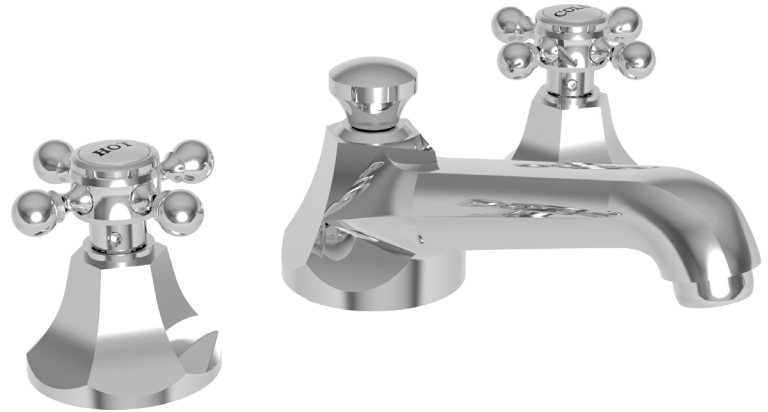

METROPOLE

Features

- Solid brass construction
- Brass valve bodies
- Quarter-turn washerless ceramic disc valve cartridges
- Spout assembly with integral supply hoses
- Pop-up drain with tailpiece
- 1.43" (3.7 cm) spout height at outlet
- 5.62" (14.3 cm) spout reach (c-c)
- For 8" (20.3 cm) centers - Maximum 20" (50.8 cm)
- ADA Compliant
- 1.2 GPM (4.5 LPM) Max

Codes / Standards Compliance

Meets or exceeds the following at date of manufacture:

- ASME A112.18.1/CSA B125.1-18
- IAPMO/cUPC
- NSF/ANSI 61, SECTION 9
- NSF/ANSI 372
- IPC
- ADA & ICC/ANSI A117.1
- Energy Policy Act of 1992
- EPA WaterSense
- California Energy Commission
- All applicable US Federal and State material regulations

Colors / Finishes

- 10B: Oil Rubbed Bronze
- 15: Polished Nickel
- 15S: Satin Nickel - PVD
- 26: Polished Chrome
- Other: Refer to the Newport Brass catalog for additional color/finish options.

Widespread Lavatory Faucet

1220

Specified Model

Model	Description	Colors | Finishes
1220	Widespread Lavatory Faucet	☐ 10B ☐ 15 ☐ 15S ☐ 26 ☐ Other

Product Specification Add "Color / Finish" suffix to Model number, below.

The two-handle Widespread Lavatory Faucet shall be made of solid brass construction. Faucet shall incorporate a spout assembly with integral supply hoses and feature brass valve bodies with quarter-turn washerless ceramic disc valve cartridges. Faucet shall have a 1.2 gallon (4.5 liter) per minute maximum flow rate. Product shall be for 8" (20.3 cm) centers - Maximum 20" (50.8 cm). Product shall incorporate a 1.43" (3.7 cm) spout height at outlet and a 5.62" (14.3 cm) spout reach (c-c). Faucet shall include a pop-up drain with tailpiece and incorporate ADA compliant traditional lever handles. Widespread Lavatory Faucet shall be Newport Brass Model 1220/____ .