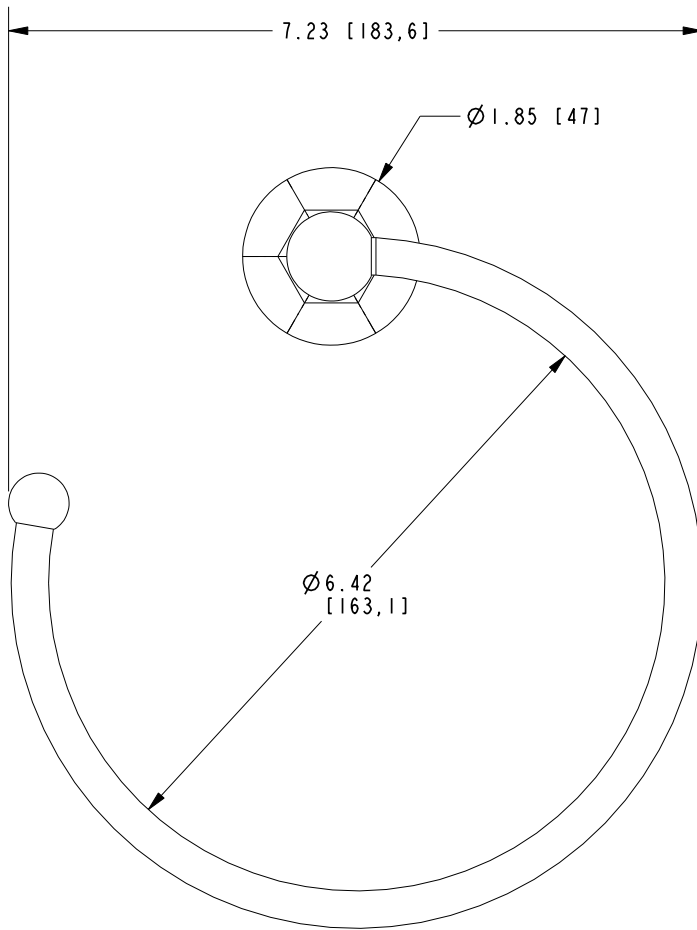

METROPOLE

TOWEL RING

Features

Solid brass construction
Single-post, horizontal pivot design with hanging, closed ring
Complements Metropole product series

1200-1400

Codes / Standards Compliance

Meets or exceeds the following at date of manufacture:

All applicable US Federal and State material regulations

1200-1400

PRODUCT DIMENSIONS *(Units are in inches)*

Product Dimensions are provided for reference only. For specific product installation guidelines, please reference the Installation Instructions of the product being installed.

TOWEL RING
1200-1400

Page 2 of 2
EN- 5016
REVC

NEWPORT BRASS
Flawless Beauty. From Faucet to Finish.

t: 949.417.5207 | www.newportbrass.com
©2025 NewportBrass