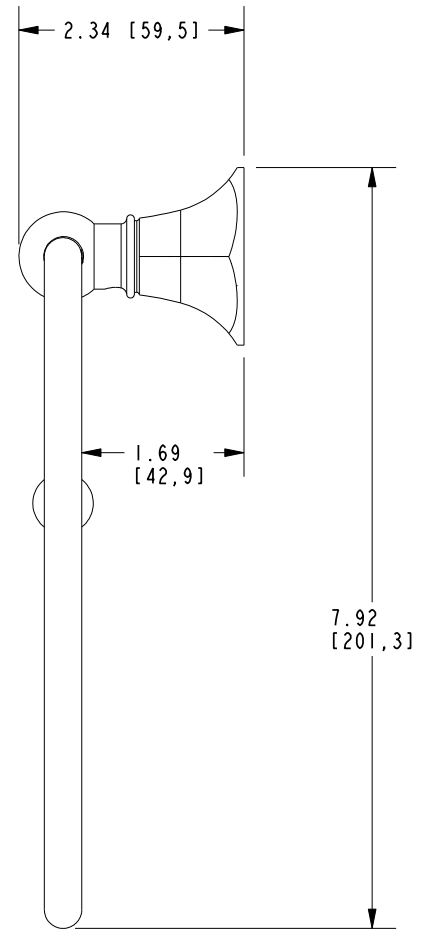

METROPOLE

TOWEL RING

Features

Solid brass construction
Single-post, horizontal pivot design with hanging, closed ring
Complements Metropole product series

1200-1400

Codes / Standards Compliance

Meets or exceeds the following at date of manufacture:

All applicable US Federal and State material regulations

1200-1400

PRODUCT DIMENSIONS *(Units are in inches)*

Product Dimensions are provided for reference only. For specific product installation guidelines, please reference the Installation Instructions of the product being installed.

TOWEL RING
1200-1400

Page 2 of 2
EN- 5016
REVC

NEWPORT BRASS
Flawless Beauty. From Faucet to Finish.

t: 949.417.5207 | www.newportbrass.com
©2025 NewportBrass