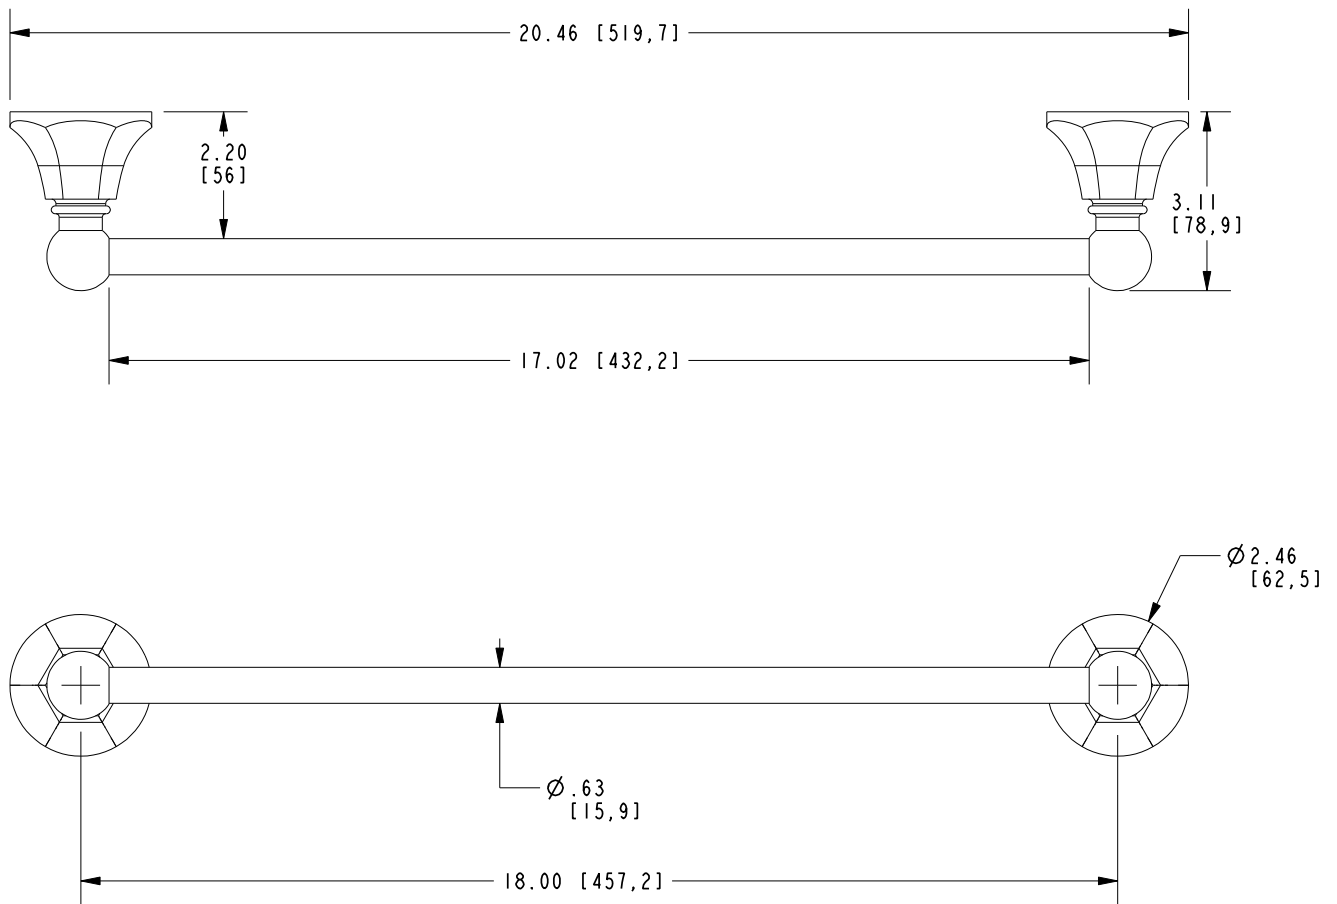

METROPOLE

TOWEL BAR

Features

Solid brass construction
Complements Metropole product series

1200-1230

Codes / Standards Compliance

Meets or exceeds the following at date of manufacture:

All applicable US Federal and State material regulations

1200-1230

PRODUCT DIMENSIONS *(Units are in inches)*

Product Dimensions are provided for reference only. For specific product installation guidelines, please reference the Installation Instructions of the product being installed.

TOWEL BAR
1200-1230

Page 2 of 2
EN- 4993
REV B

NEWPORT BRASS
Flawless Beauty. From Faucet to Finish.

t: 949.417.5207 | www.newportbrass.com
©2025 NewportBrass