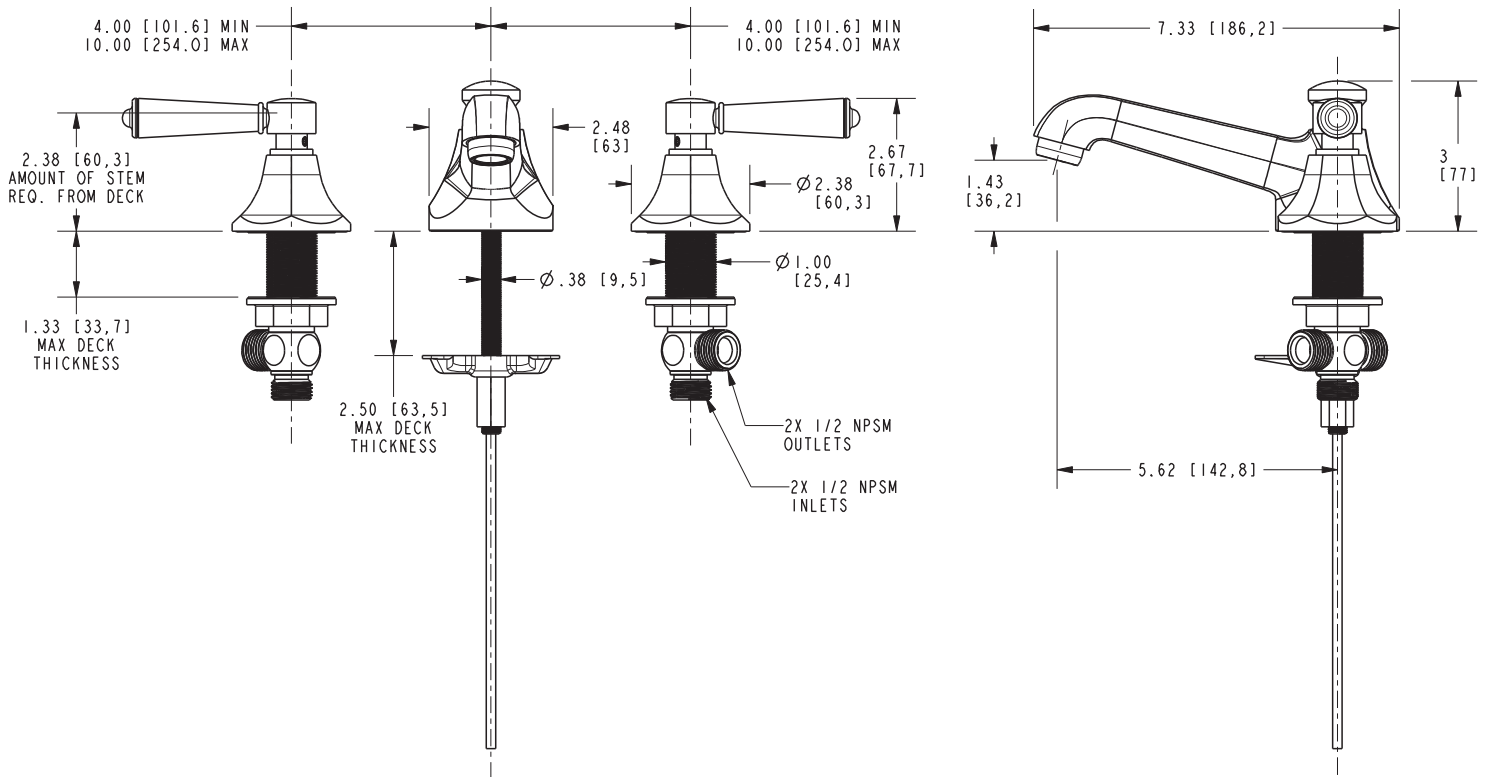

### Features

- Solid brass construction
- Brass valve bodies
- Quarter-turn washerless ceramic disc valve cartridges
- Spout assembly with integral supply hoses
- Pop-up drain with tailpiece
- 1.43" (3.7 cm) spout height at outlet
- 5.62" (14.3 cm) spout reach (c-c)
- For 8" (20.3 cm) centers - Maximum 20" (50.8 cm)
- ADA Compliant
- 1.2 GPM (4.5 LPM) Max

### Product Specification Add "Color / Finish" suffix to Model number, below.

The two-handle Widespread Lavatory Faucet shall be made of solid brass construction. Faucet shall incorporate a spout assembly with integral supply hoses and feature brass valve bodies with quarter-turn washerless ceramic disc valve cartridges. Faucet shall have a 1.2 gallon (4.5 liter) per minute maximum flow rate. Product shall be for 8" (20.3 cm) centers - Maximum 20" (50.8 cm). Product shall incorporate a 1.43" (3.7 cm) spout height at outlet and a 5.62" (14.3 cm) spout reach (c-c). Faucet shall include a pop-up drain with tailpiece and incorporate ADA compliant traditional lever handles. Widespread Lavatory Faucet shall be Newport Brass Model 1200/\_\_\_\_.

## PRODUCT DIMENSIONS *(Units are in inches)*

Product Dimensions are provided for reference only. For specific product installation guidelines, please reference the Installation Instructions of the product being installed.