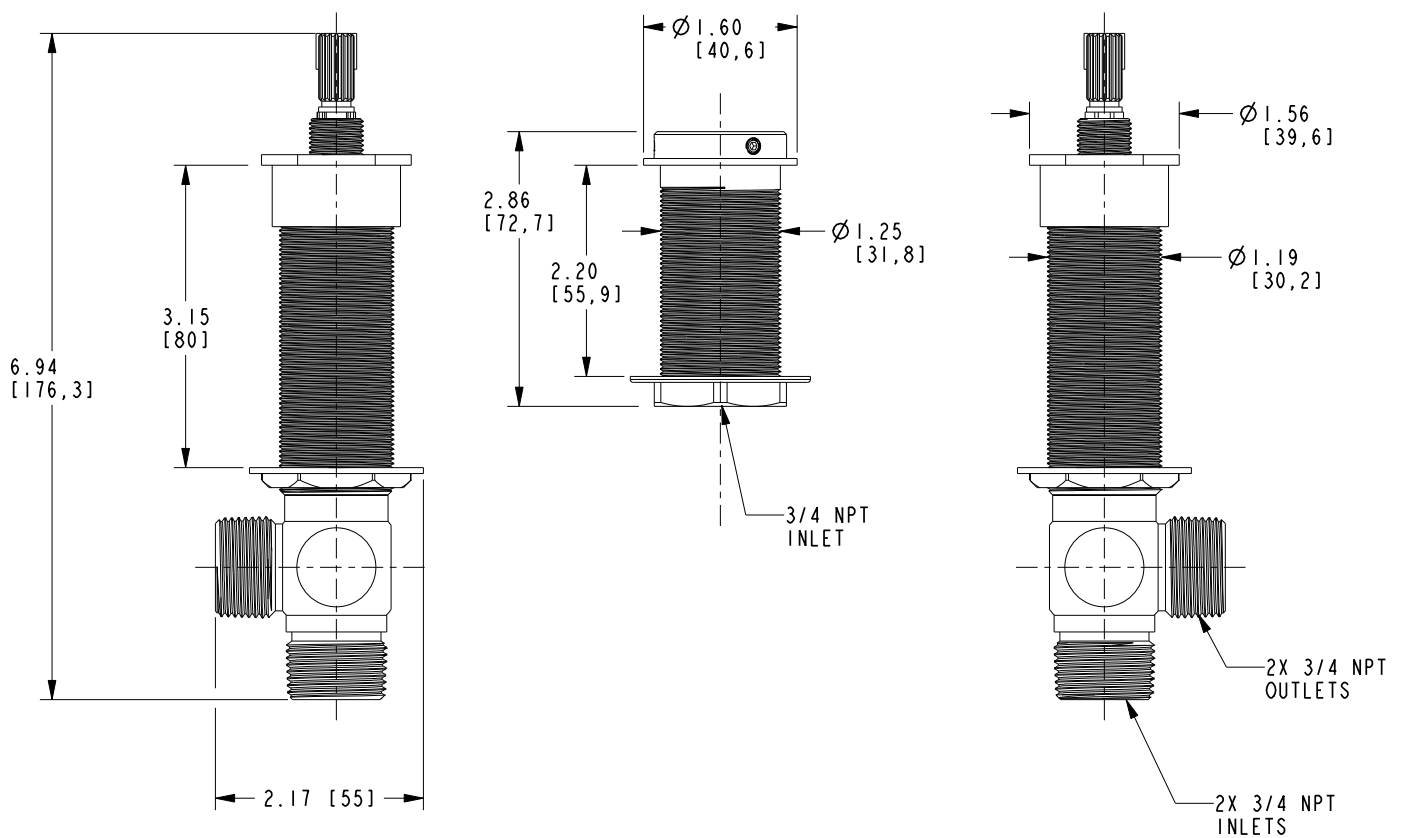

### Features

Solid brass construction  
3/4" NPT connections  
Quarter-turn washerless ceramic disc 3/4" valve cartridges  
Quick Connect Deck Spout Adapter  
Requires Newport Brass Deck Mount Tub Trim (sold-separately)

## PRODUCT DIMENSIONS *(Units are in inches)*

Product Dimensions are provided for reference only. For specific product installation guidelines, please reference the Installation Instructions of the product being installed.