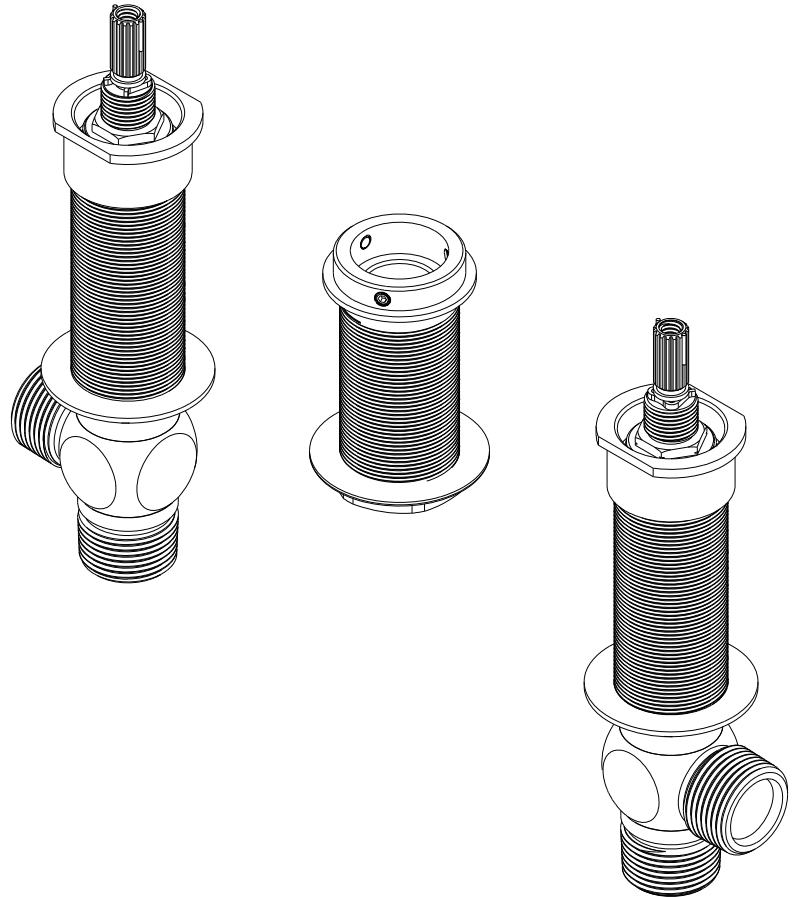

NEWPORT BATH

Features

Solid brass construction
3/4" NPT connections
Quarter-turn washerless ceramic disc 3/4" valve cartridges
Quick Connect Deck Spout Adapter
Requires Newport Brass Deck Mount Tub Trim (sold-separately)

DECK TUB ROUGH VALVE

1-697

Codes / Standards Compliance

Meets or exceeds the following at date of manufacture:

ASME A112.18.1/CSA B125.1-18
IAPMO/cUPC
IPC
EPA WaterSense
All applicable US Federal and State material regulations