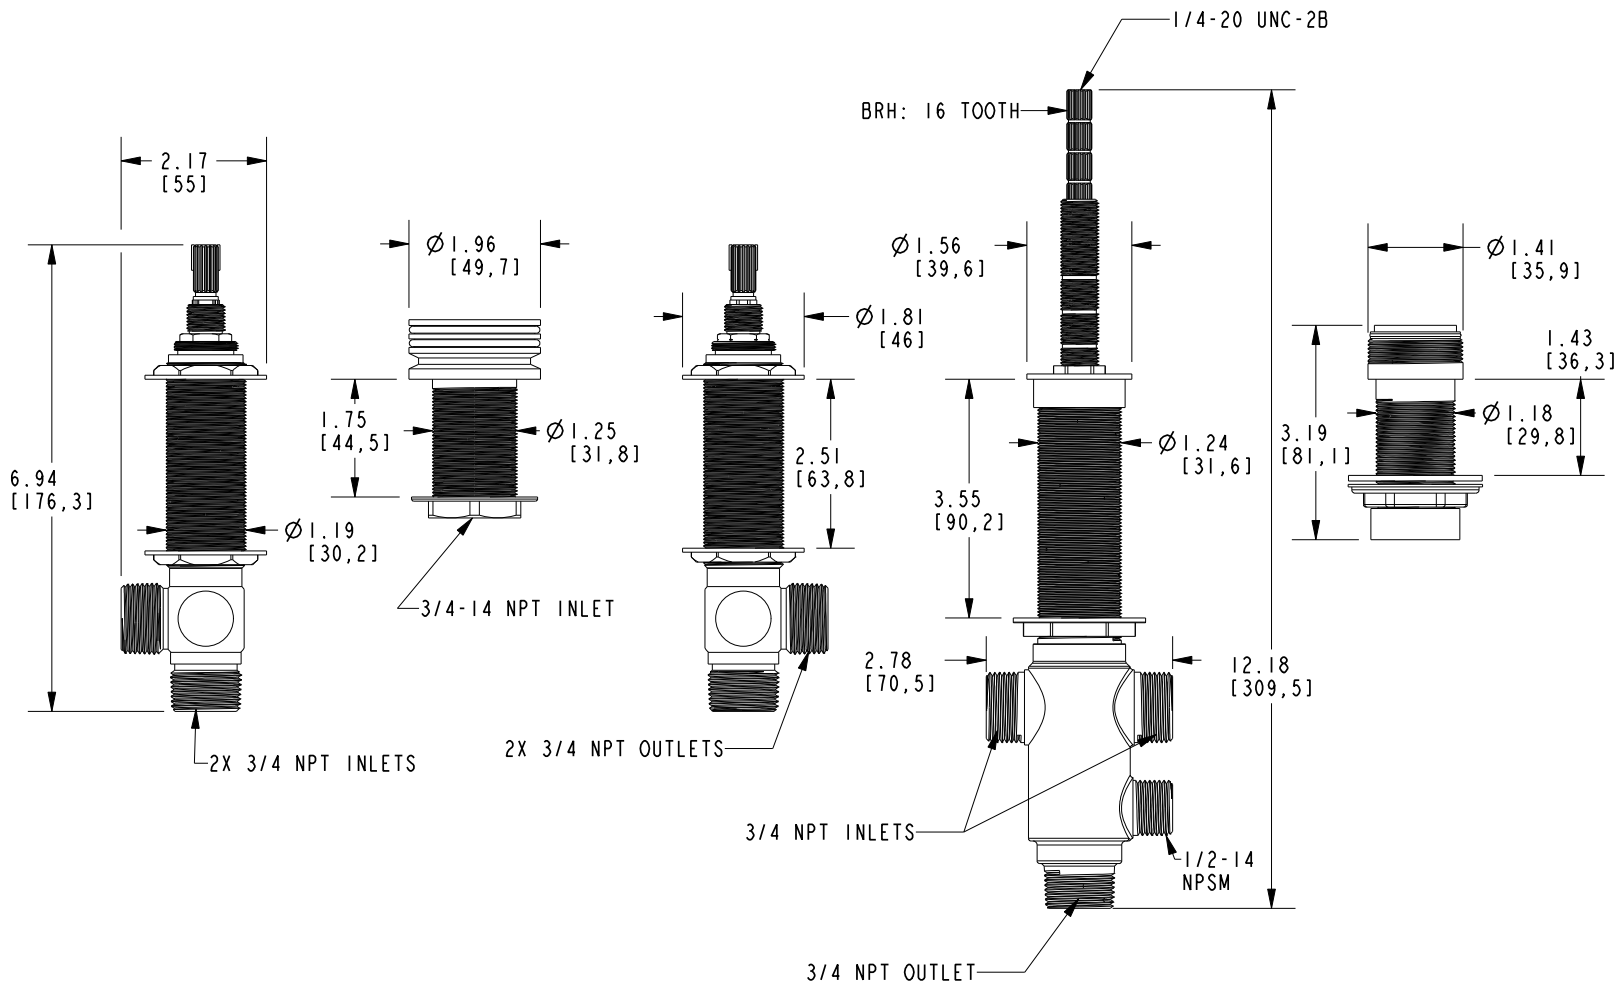

NEWPORT BATH

Features

Solid brass construction
3/4" NPT connections
Quarter-turn washerless ceramic disc 3/4" valve cartridges
Quick Connect Deck Spout Adapter
Diverter valve and hoses as needed for handshower
Requires Newport Brass Deck Mount Tub Trim (sold-separately)

DECK TUB ROUGH VALVE

1-587

Codes / Standards Compliance

Meets or exceeds the following at date of manufacture:

ASME A112.18.1/CSA B125.1-18
IAPMO/cUPC
IPC
California Energy Commission
All applicable US Federal and State material regulations

1-587

PRODUCT DIMENSIONS (Units are in inches)

Product Dimensions are provided for reference only. For specific product installation guidelines, please reference the Installation Instructions of the product being installed.

DECK TUB ROUGH VALVE

1-587

Page 2 of 2
EN- 5038
REV E

NEWPORT BRASS
Flawless Beauty. From Faucet to Finish.

t: 949.417.5207 | www.newportbrass.com
©2025 NewportBrass