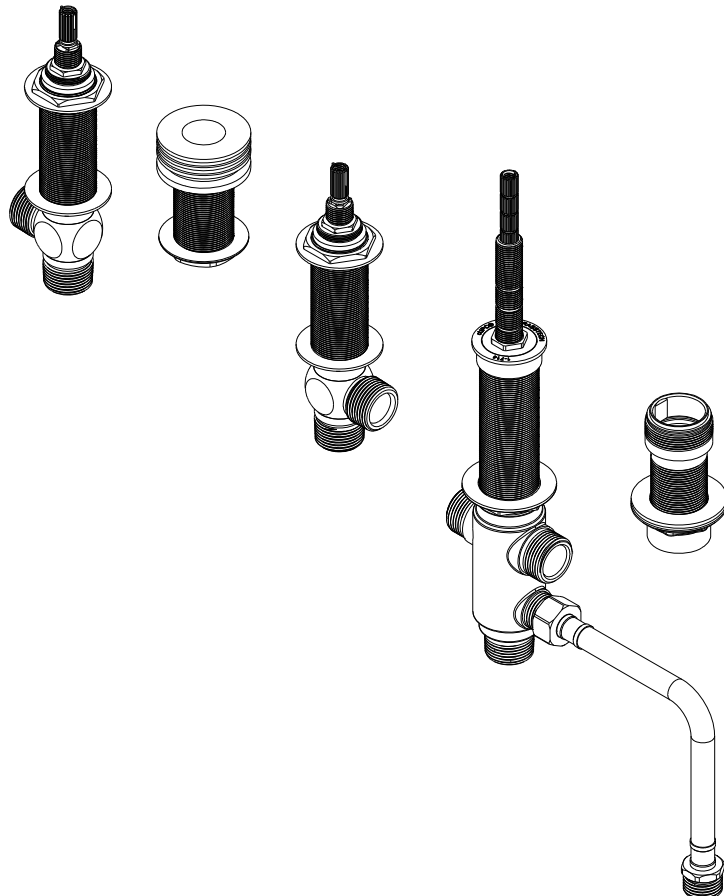

NEWPORT BATH

Features

Solid brass construction
3/4" NPT connections
Quarter-turn washerless ceramic disc 3/4" valve cartridges
Quick Connect Deck Spout Adapter
Diverter valve and hoses as needed for handshower
Requires Newport Brass Deck Mount Tub Trim (sold-separately)

DECK TUB ROUGH VALVE

1-587

Codes / Standards Compliance

Meets or exceeds the following at date of manufacture:

ASME A112.18.1/CSA B125.1-18
IAPMO/cUPC
IPC
California Energy Commission
All applicable US Federal and State material regulations

1-587

PRODUCT DIMENSIONS (Units are in inches)

Product Dimensions are provided for reference only. For specific product installation guidelines, please reference the Installation Instructions of the product being installed.

DECK TUB ROUGH VALVE

1-587

Page 2 of 2
EN- 5038
REV E

NEWPORT BRASS
Flawless Beauty. From Faucet to Finish.

t: 949.417.5207 | www.newportbrass.com
©2025 NewportBrass